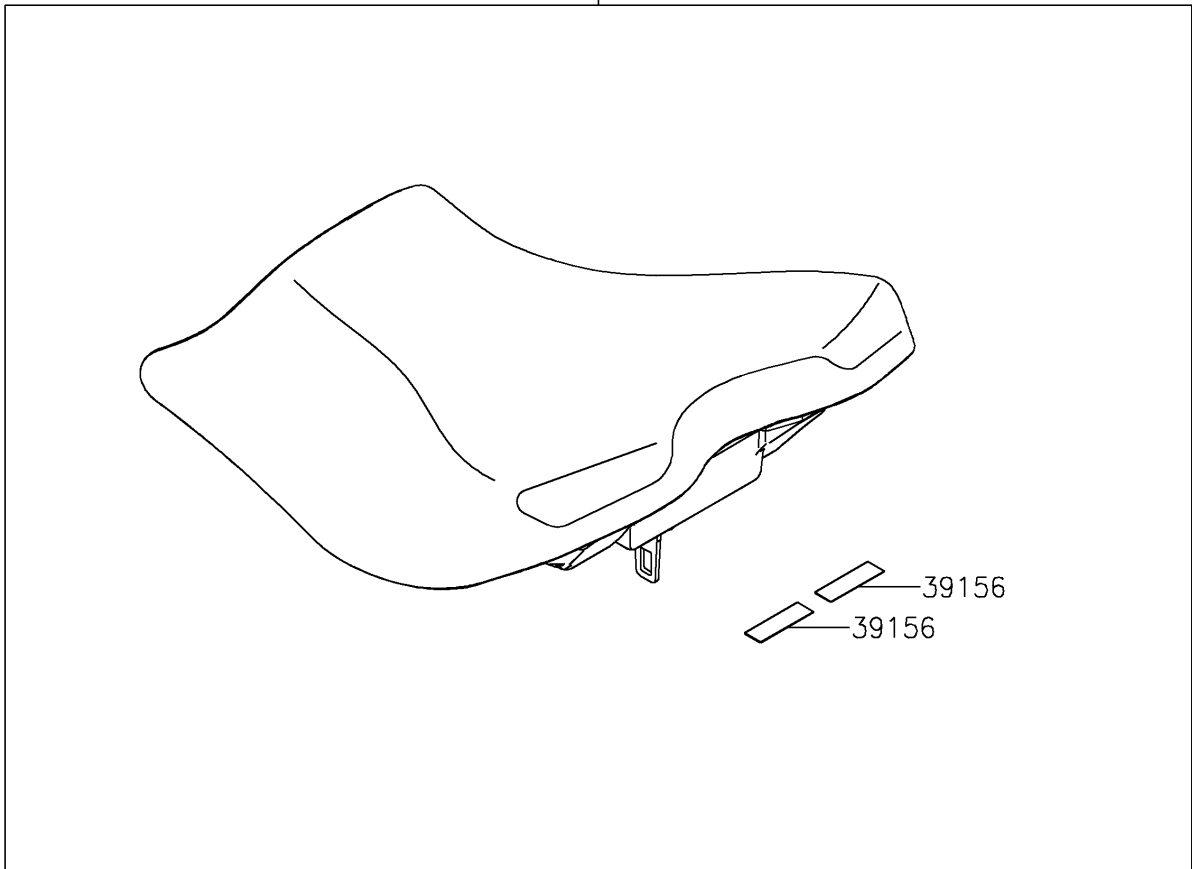

2021 NINJA® 400 PARTS DIAGRAM

Accessory(High Seat)

F2910E

99994/A

2021 NINJA® 400 PARTS LIST

Accessory(High Seat)

ITEM NAME	PART NUMBER	QUANTITY
PAD,12X40 (Ref # 39156)	39156-2323	2
KIT-ACCESSORY,HIGH SEAT (Ref # 99994)	99994-1041	1
HIGH SEAT (Ref # 99994A)	99994-1665	1