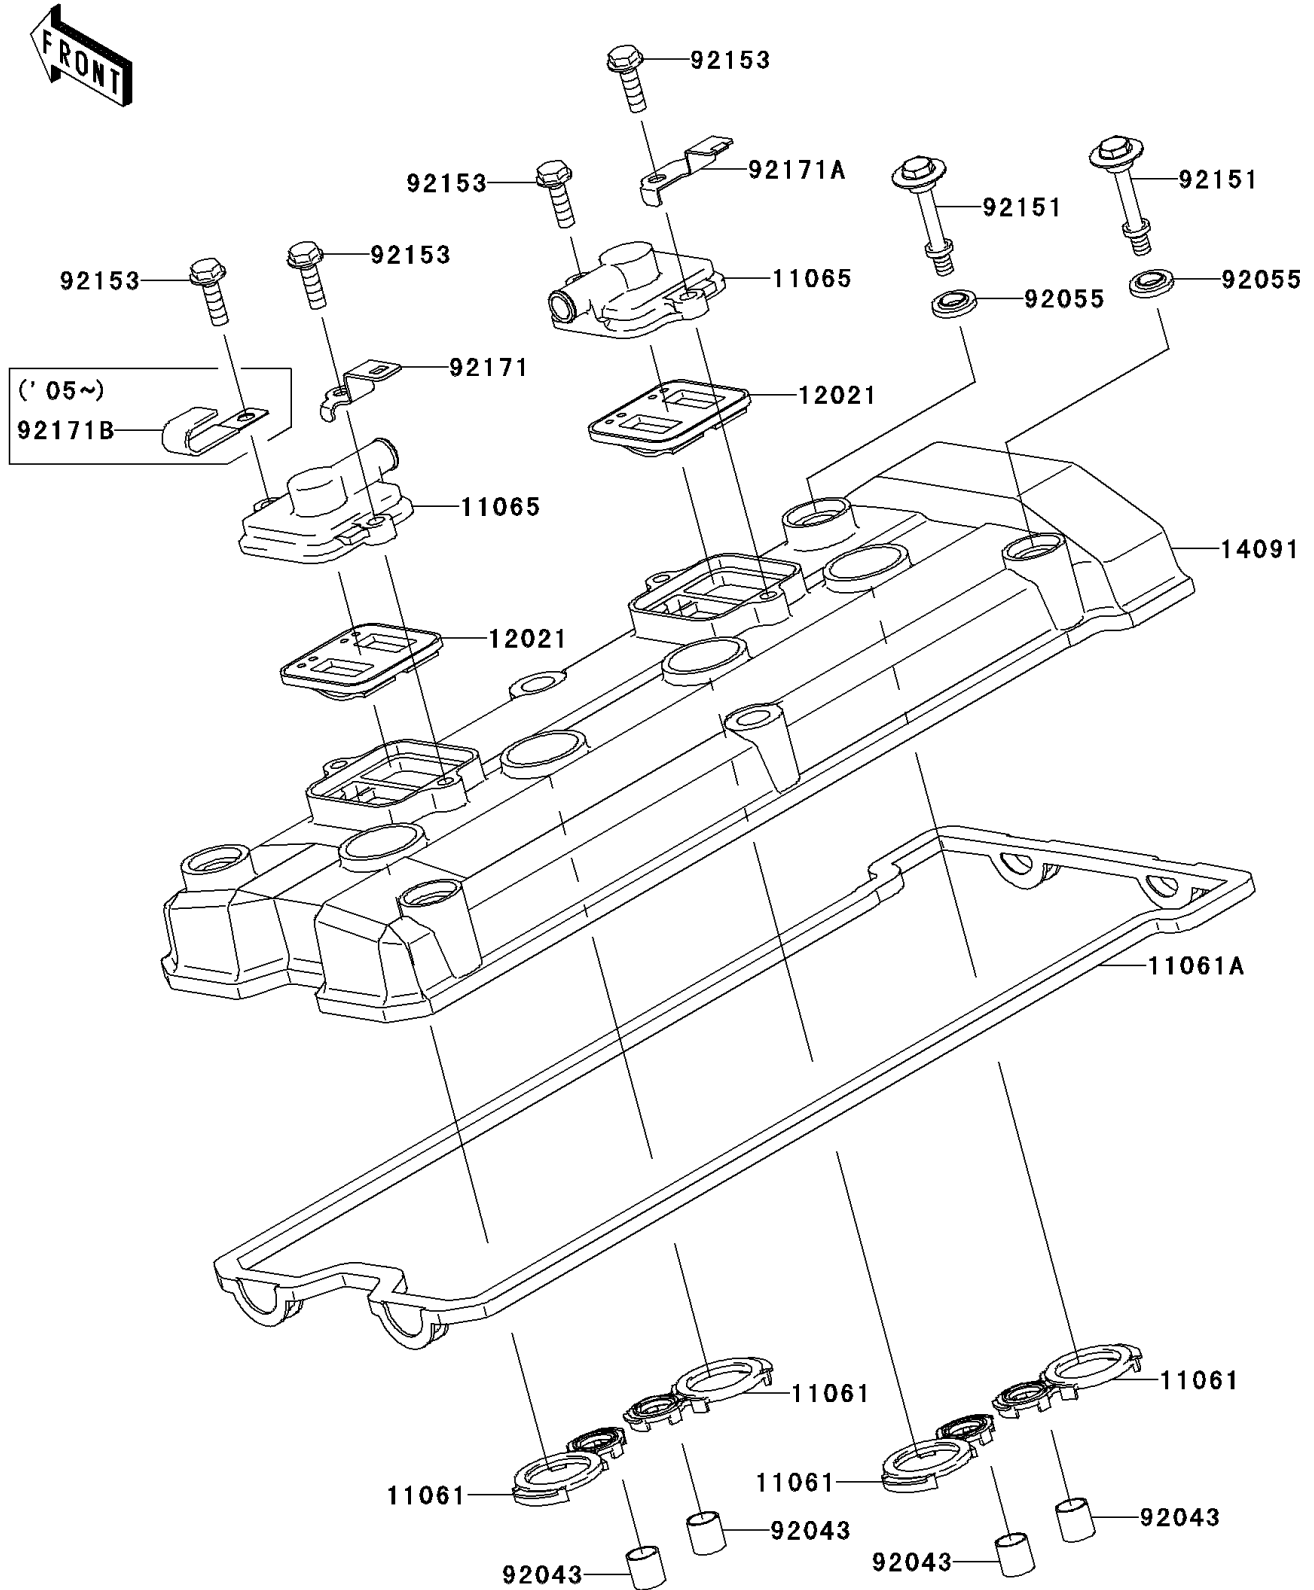

2003 Z1000 PARTS DIAGRAM

Cylinder Head Cover

E1112

2003 Z1000 PARTS LIST

Cylinder Head Cover

ITEM NAME	PART NUMBER	QUANTITY
GASKET,SPARK PLUG (Ref # 11061)	11061-0104	4
GASKET,HEAD COVER (Ref # 11061A)	11061-1165	1
CAP (Ref # 11065)	11065-1247	2
VALVE-ASSY-REED (Ref # 12021)	12021-1130	2
COVER,HEAD (Ref # 14091)	14091-1540	1
PIN,10.1X12X14 (Ref # 92043)	92043-4009	4
RING-O,HEAD COVER BOLT (Ref # 92055)	92055-1352	6
BOLT,HEAD COVER (Ref # 92151)	92151-1221	6
BOLT,6X18 (Ref # 92153)	92153-0602	4
CLAMP,LH (Ref # 92171)	92171-0051	1
CLAMP,RH (Ref # 92171A)	92171-0093	1