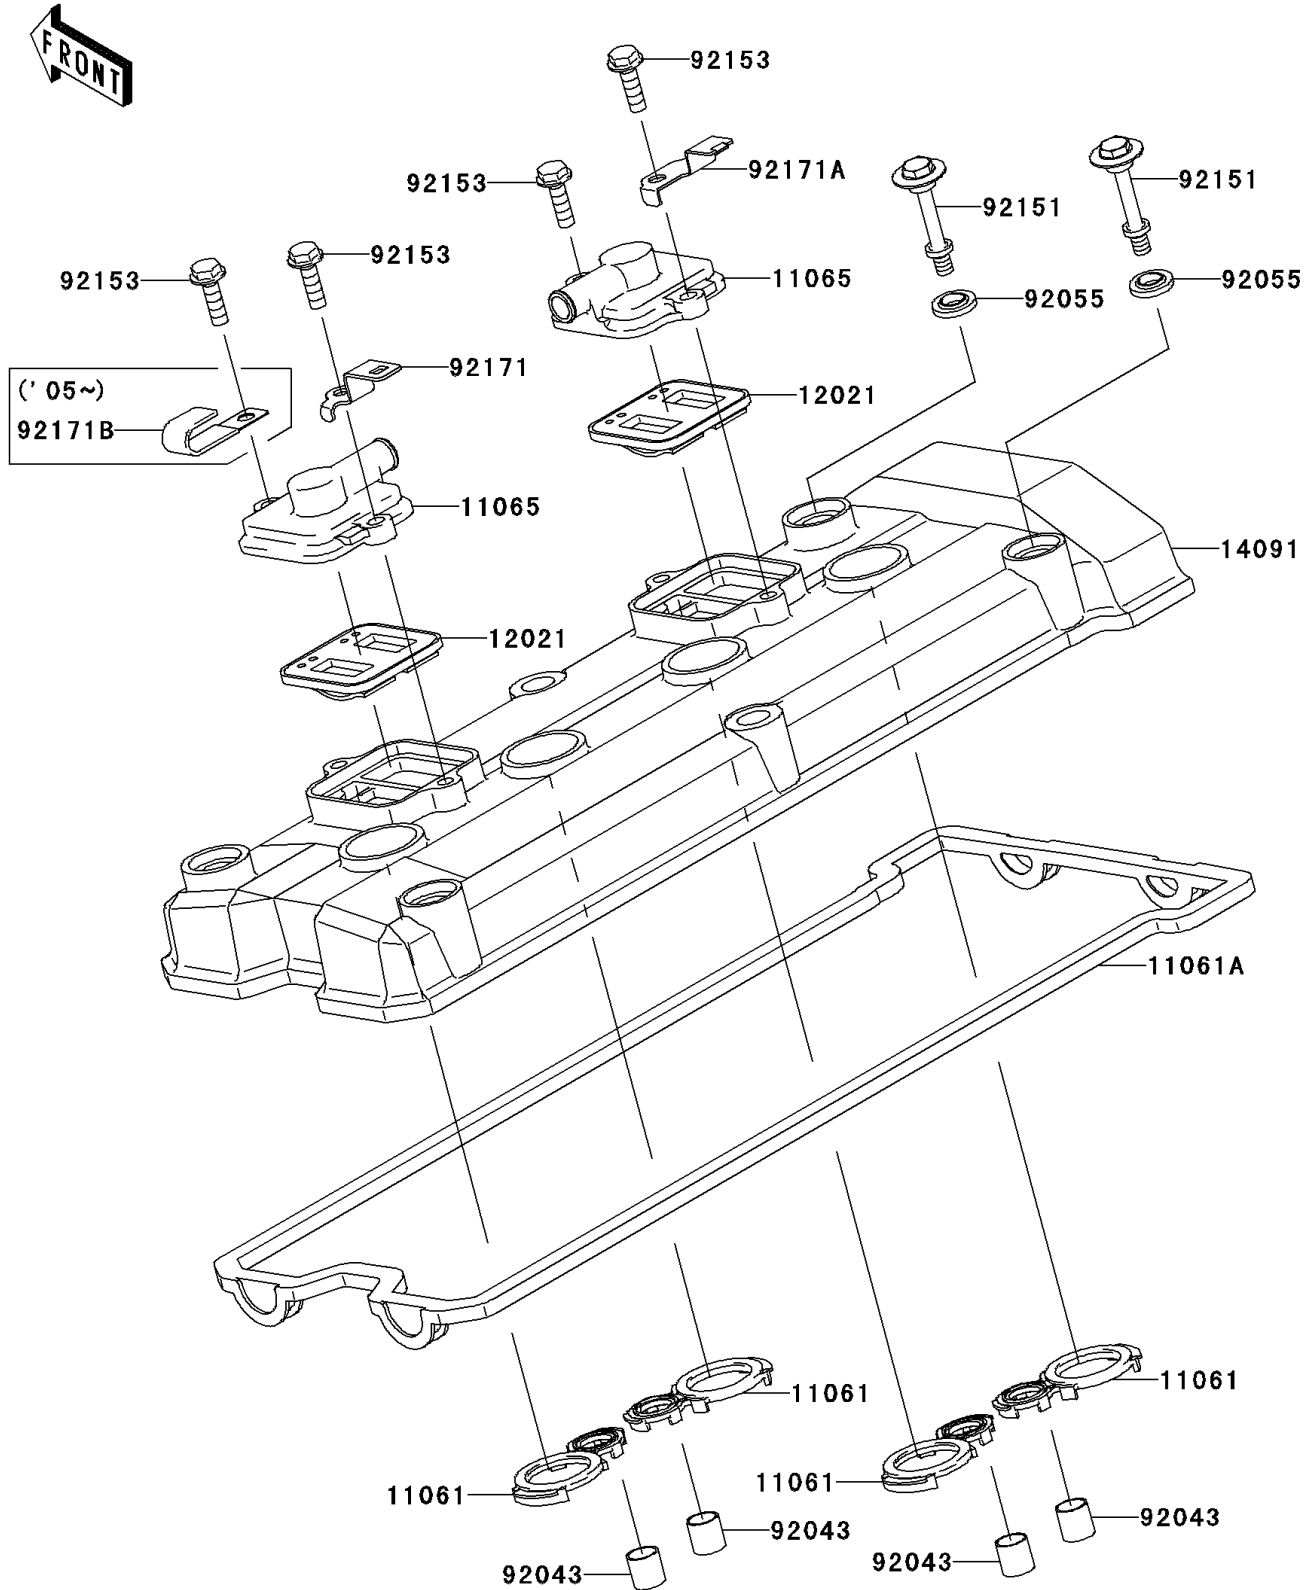

2005 Z1000 PARTS DIAGRAM

Cylinder Head Cover

E1112

2005 Z1000 PARTS LIST

Cylinder Head Cover

ITEM NAME	PART NUMBER	QUANTITY
GASKET,SPARK PLUG (Ref # 11061)	11061-0104	4
GASKET,HEAD COVER (Ref # 11061A)	11061-1165	1
CAP (Ref # 11065)	11065-1247	2
VALVE-ASSY-REED (Ref # 12021)	12021-1130	2
COVER,HEAD (Ref # 14091)	14091-1540	1
PIN,10.1X12X14 (Ref # 92043)	92043-4009	4
RING-O,HEAD COVER BOLT (Ref # 92055)	92055-1352	6
BOLT,HEAD COVER (Ref # 92151)	92151-1221	6
BOLT,6X18 (Ref # 92153)	92153-0602	4
CLAMP,LH (Ref # 92171)	92171-0051	1
CLAMP,RH (Ref # 92171A)	92171-0093	1
CLAMP (Ref # 92171B)	92171-0305	1