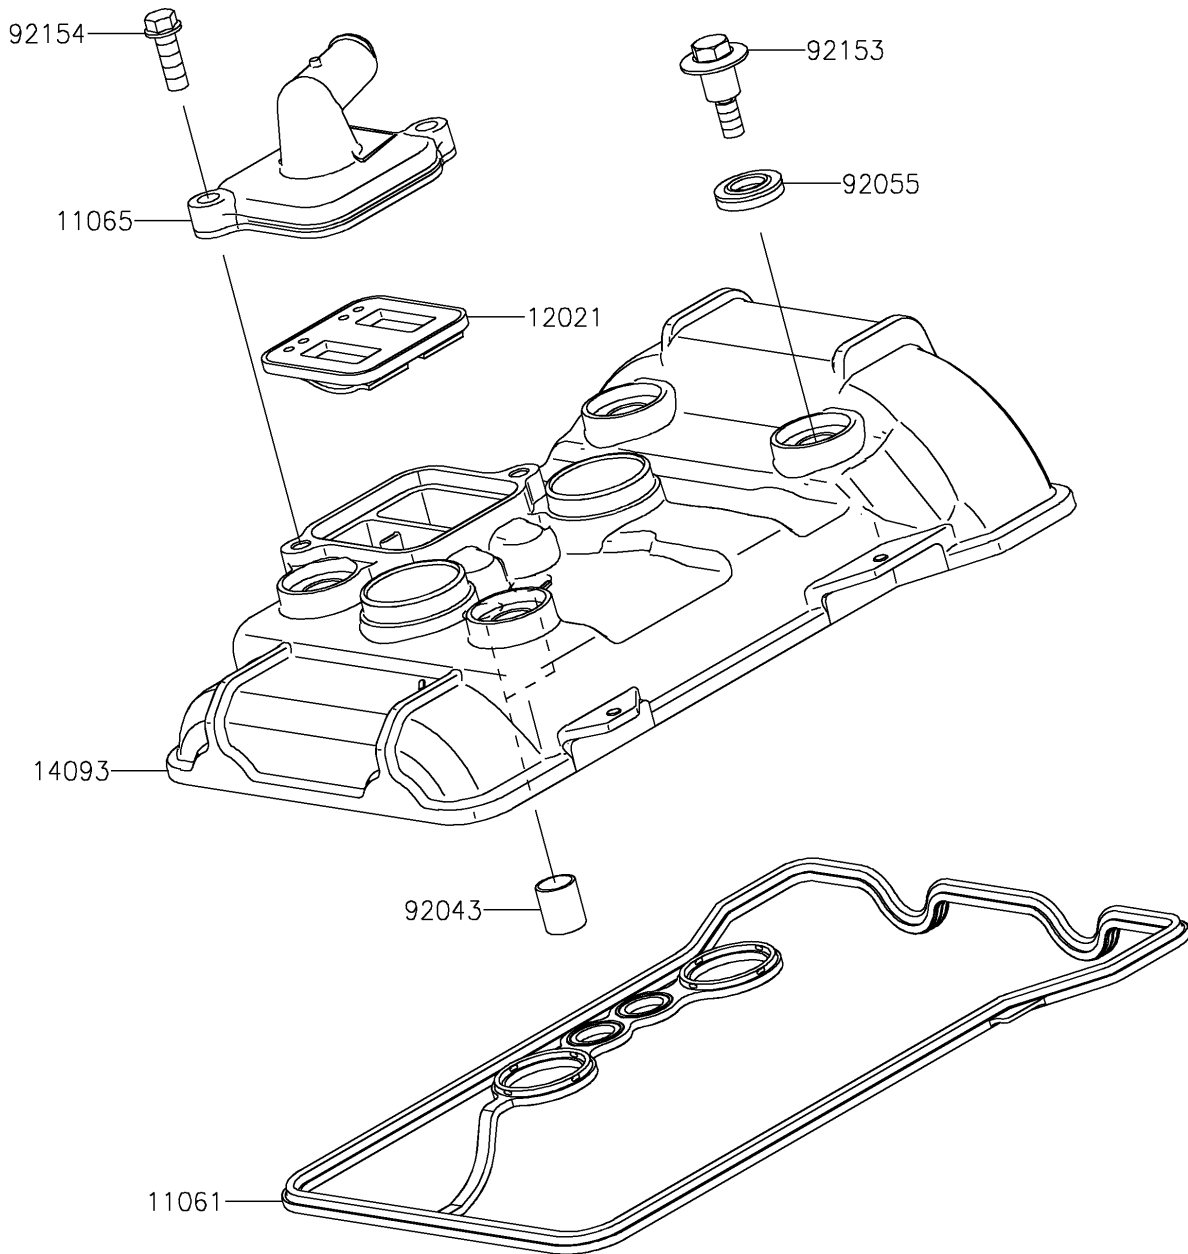

# 2021 NINJA® 400 PARTS DIAGRAM

Cylinder Head Cover

E1112

## 2021 NINJA® 400 PARTS LIST

### Cylinder Head Cover

ITEM NAME	PART NUMBER	QUANTITY
GASKET,CYLINDER HEAD COVER (Ref # 11061)	11061-1337	1
CAP,HEAD (Ref # 11065)	11065-1311	1
VALVE-ASSY-REED (Ref # 12021)	12021-0708	1
COVER,CYLINDER HEAD (Ref # 14093)	14093-0818	1
PIN,10.1X12X14 (Ref # 92043)	92043-4009	2
RING-O (Ref # 92055)	92055-0143	4
BOLT,HEAD COVER (Ref # 92153)	92153-0793	4
BOLT,FLANGED,6X18 (Ref # 92154)	92154-1775	2