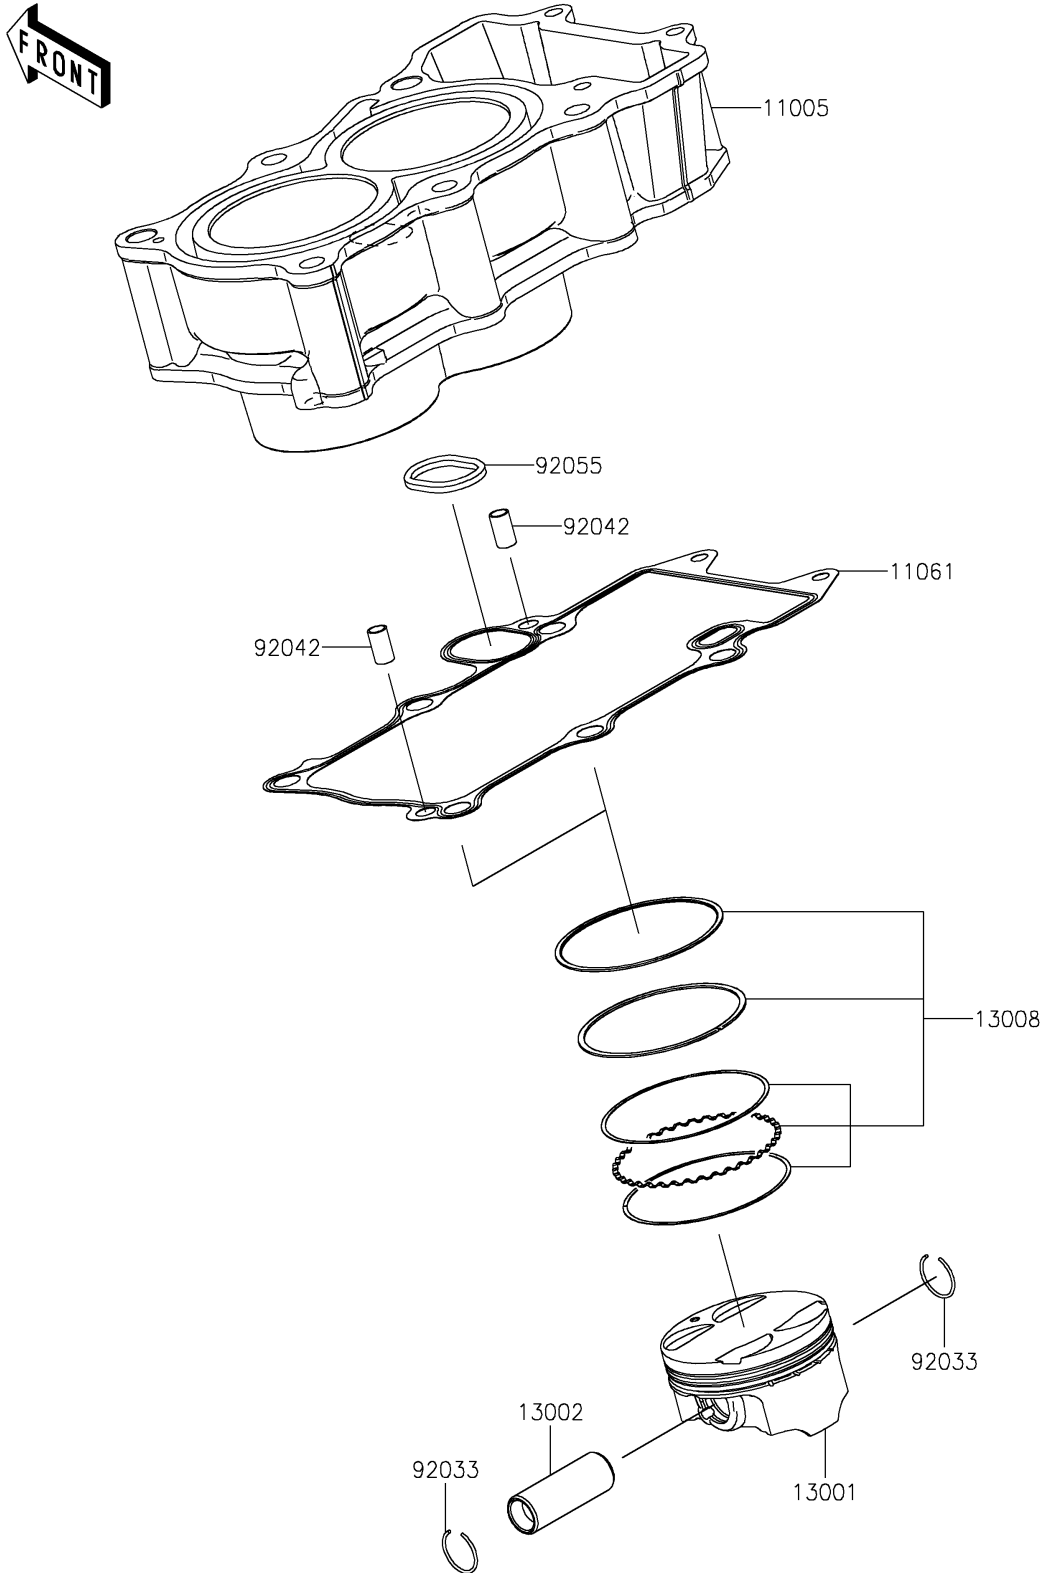

2021 NINJA® 400 PARTS DIAGRAM

Cylinder/Piston(s)

E1120

2021 NINJA® 400 PARTS LIST

Cylinder/Piston(s)

ITEM NAME	PART NUMBER	QUANTITY
CYLINDER-ENGINE (Ref # 11005)	11005-0668	1
GASKET,CYLINDER BASE (Ref # 11061)	11061-1247	1
PISTON-ENGINE (Ref # 13001)	13001-0790	2
PIN-PISTON (Ref # 13002)	13002-0050	2
RING-SET-PISTON (Ref # 13008)	13008-0576	2
RING-SNAP (Ref # 92033)	92033-1054	4
PIN,DOWEL,6.3X8X14 (Ref # 92042)	92042-007	2
RING-O (Ref # 92055)	92055-0888	1