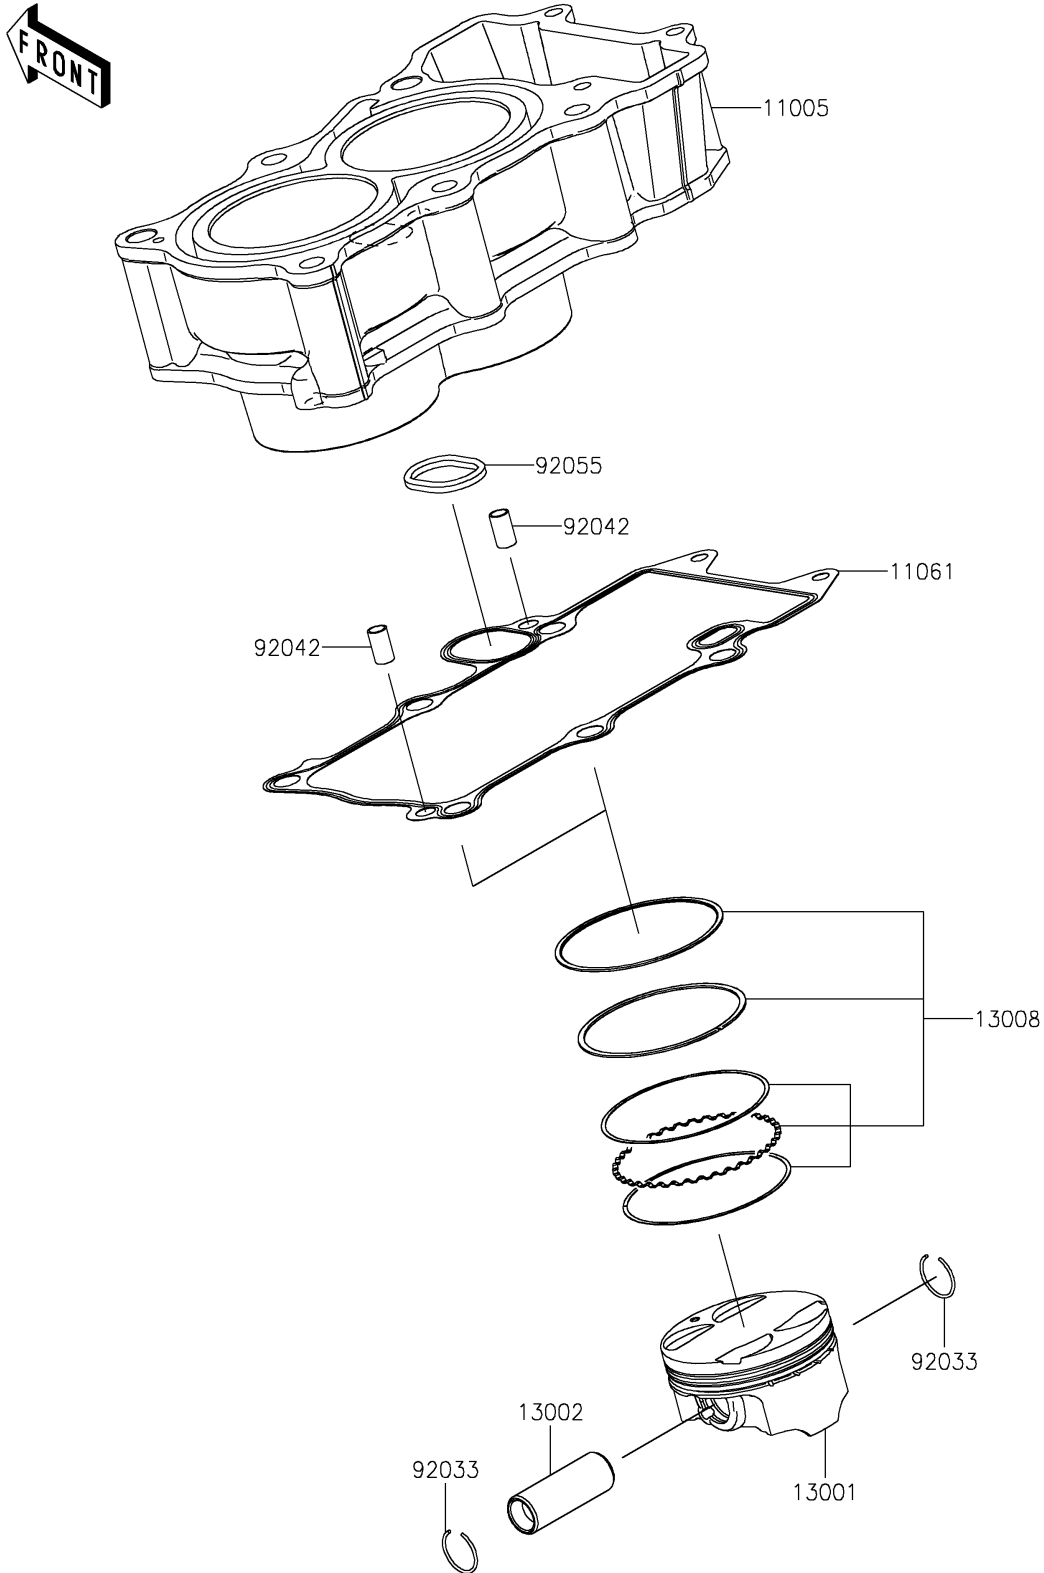

2021 NINJA® 400 PARTS DIAGRAM

Cylinder/Piston(s)

E1120

2021 NINJA® 400 PARTS LIST

Cylinder/Piston(s)

| ITEM NAME | PART NUMBER | QUANTITY |
|------------------------------------|-------------|----------|
| CYLINDER-ENGINE (Ref # 11005) | 11005-0668 | 1 |
| GASKET,CYLINDER BASE (Ref # 11061) | 11061-1247 | 1 |
| PISTON-ENGINE (Ref # 13001) | 13001-0790 | 2 |
| PIN-PISTON (Ref # 13002) | 13002-0050 | 2 |
| RING-SET-PISTON (Ref # 13008) | 13008-0576 | 2 |
| RING-SNAP (Ref # 92033) | 92033-1054 | 4 |
| PIN,DOWEL,6.3X8X14 (Ref # 92042) | 92042-007 | 2 |
| RING-O (Ref # 92055) | 92055-0888 | 1 |