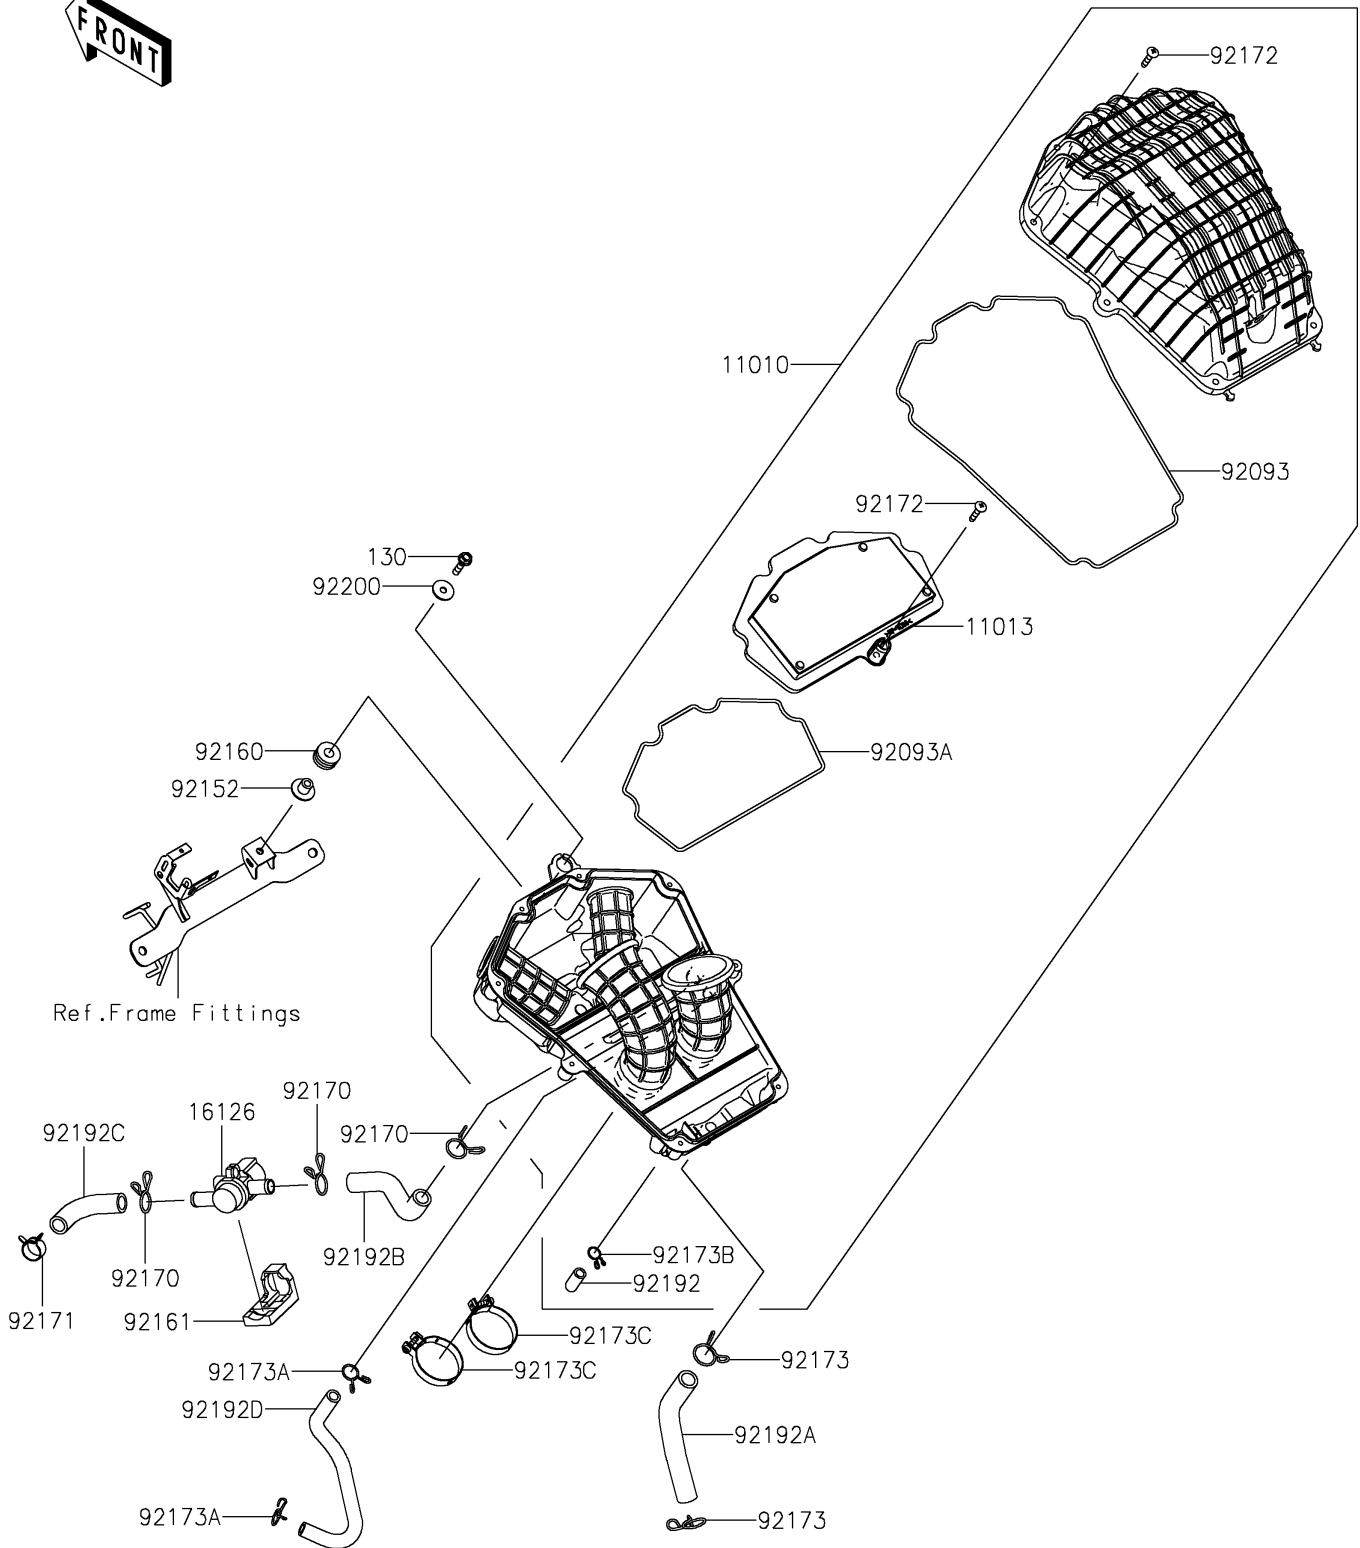

# 2021 NINJA<sup>®</sup> 400 PARTS DIAGRAM

Air Cleaner

E1130

## 2021 NINJA® 400 PARTS LIST

### Air Cleaner

| ITEM NAME                                     | PART NUMBER | QUANTITY |
|---|-------------|----------|
| FILTER-ASSY-AIR (Ref # 11010)                 | 11010-0867  | 1        |
| ELEMENT-AIR FILTER (Ref # 11013)              | 11013-0767  | 1        |
| VALVE,AIR CUT (Ref # 16126)                   | 16126-0744  | 1        |
| SEAL,CASE (Ref # 92093)                       | 92093-0706  | 1        |
| SEAL,ELEMENT (Ref # 92093A)                   | 92093-0707  | 1        |
| COLLAR,6.5X10.5X13.1 (Ref # 92152)            | 92152-0547  | 1        |
| DAMPER (Ref # 92160)                          | 92160-1162  | 1        |
| DAMPER (Ref # 92161)                          | 92161-1933  | 1        |
| CLAMP (Ref # 92170)                           | 92170-1017  | 3        |
| CLAMP,18.8MM (Ref # 92171)                    | 92171-2056  | 1        |
| SCREW,5X25 (Ref # 92172)                      | 92172-0891  | 9        |
| CLAMP,20MM (Ref # 92173)                      | 92173-0190  | 2        |
| CLAMP,14MM (Ref # 92173A)                     | 92173-0192  | 2        |
| CLAMP (Ref # 92173B)                          | 92173-1714  | 1        |
| CLAMP (Ref # 92173C)                          | 92173-1749  | 2        |
| TUBE,DRAIN CLEAN (Ref # 92192)                | 92192-1744  | 1        |
| TUBE,BREATHER (Ref # 92192A)                  | 92192-1810  | 1        |
| TUBE,AIR CUT VALVE-AIR CLEANER (Ref # 92192B) | 92192-1811  | 1        |
| TUBE,AIR CUT VALVE-HEAD CAP (Ref # 92192C)    | 92192-1812  | 1        |
| TUBE,ISC-AIR CLEANER (Ref # 92192D)           | 92192-1813  | 1        |
| WASHER,6.5X22X1.6 (Ref # 92200)               | 92200-1087  | 1        |
| BOLT-FLANGED,6X25 (Ref # 130)                 | 130BB0625   | 1        |