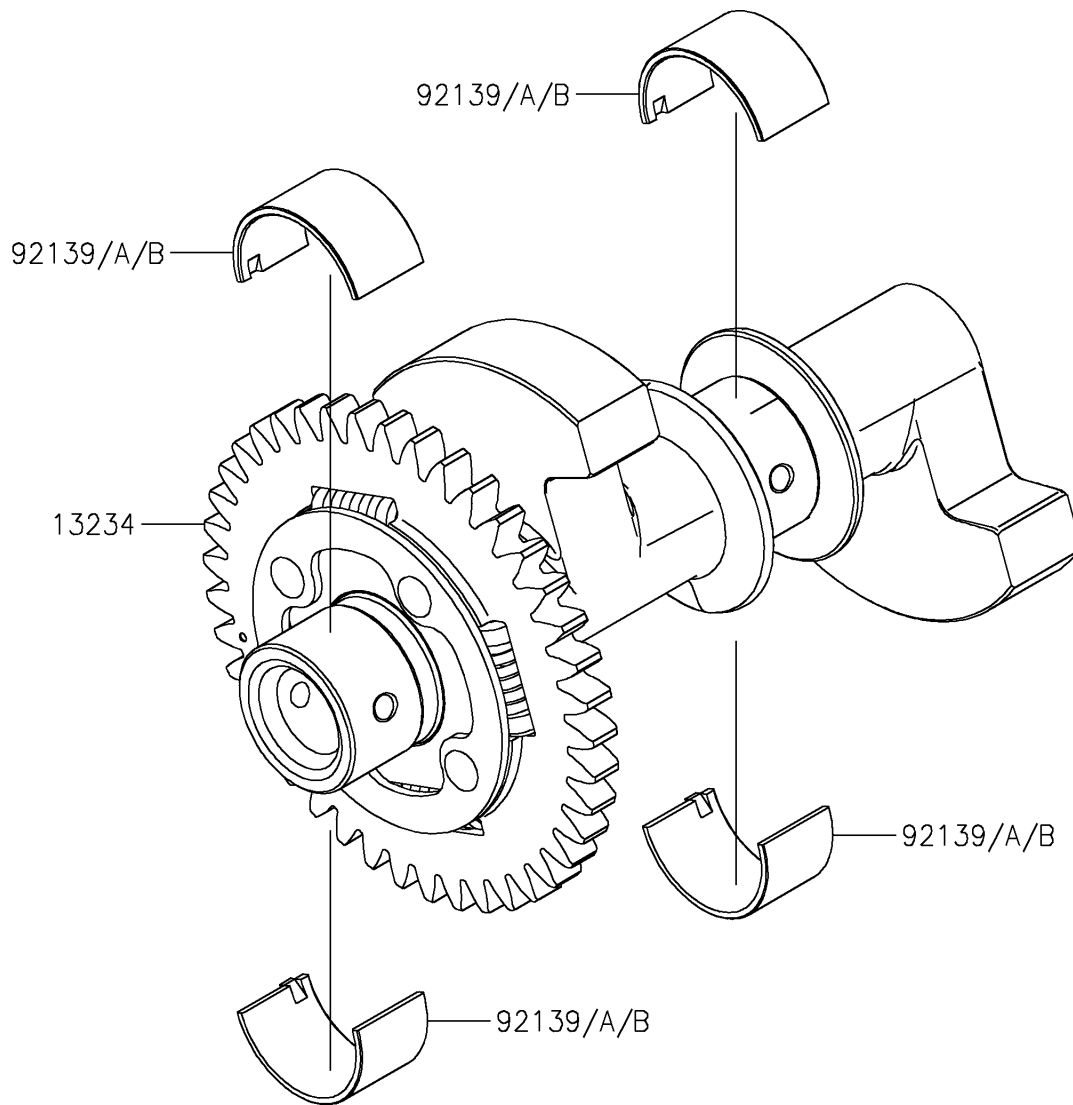

2021 NINJA® 400 PARTS DIAGRAM

Balancer

E1323

2021 NINJA® 400 PARTS LIST

Balancer

ITEM NAME	PART NUMBER	QUANTITY
SHAFT-COMP,BALANCER (Ref # 13234)	13234-0607	1
BUSHING,BALANCER,BLUE (Ref # 92139)	92139-0883	AR
BUSHING,BALANCER,BLACK (Ref # 92139A)	92139-0884	4
BUSHING,BALANCER,BROWN (Ref # 92139B)	92139-0885	AR