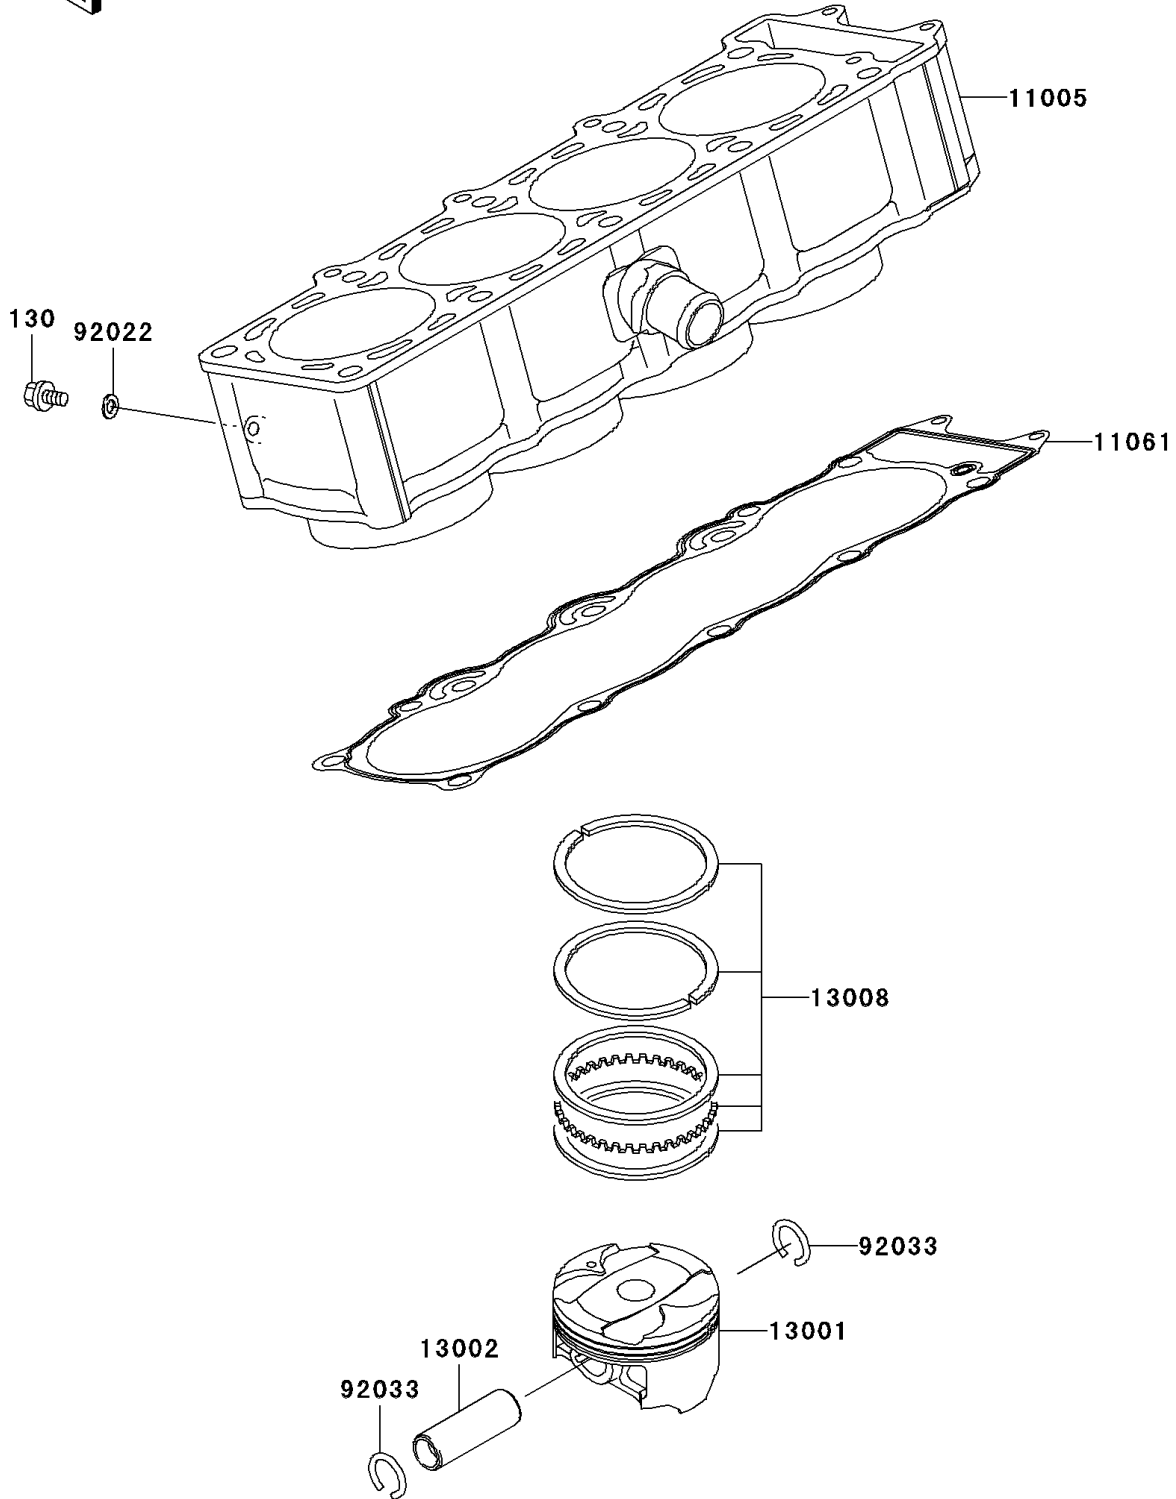

# 2003 Z1000 PARTS DIAGRAM

Cylinder/Piston(s)

E1120

## 2003 Z1000 PARTS LIST

Cylinder/Piston(s)

ITEM NAME	PART NUMBER	QUANTITY
BOLT-FLANGED (Ref # 130)	130Y0610	1
CYLINDER-ENGINE (Ref # 11005)	11005-1987	1
GASKET,CYLINDER BASE (Ref # 11061)	11061-1168	1
PISTON-ENGINE (Ref # 13001)	13001-1661	4
PIN-PISTON (Ref # 13002)	13002-1129	4
RING-SET-PISTON (Ref # 13008)	13008-1217	4
WASHER,6.2X11X1 (Ref # 92022)	92022-304	1
RING-SNAP,20.5X1.2 (Ref # 92033)	92033-1099	8