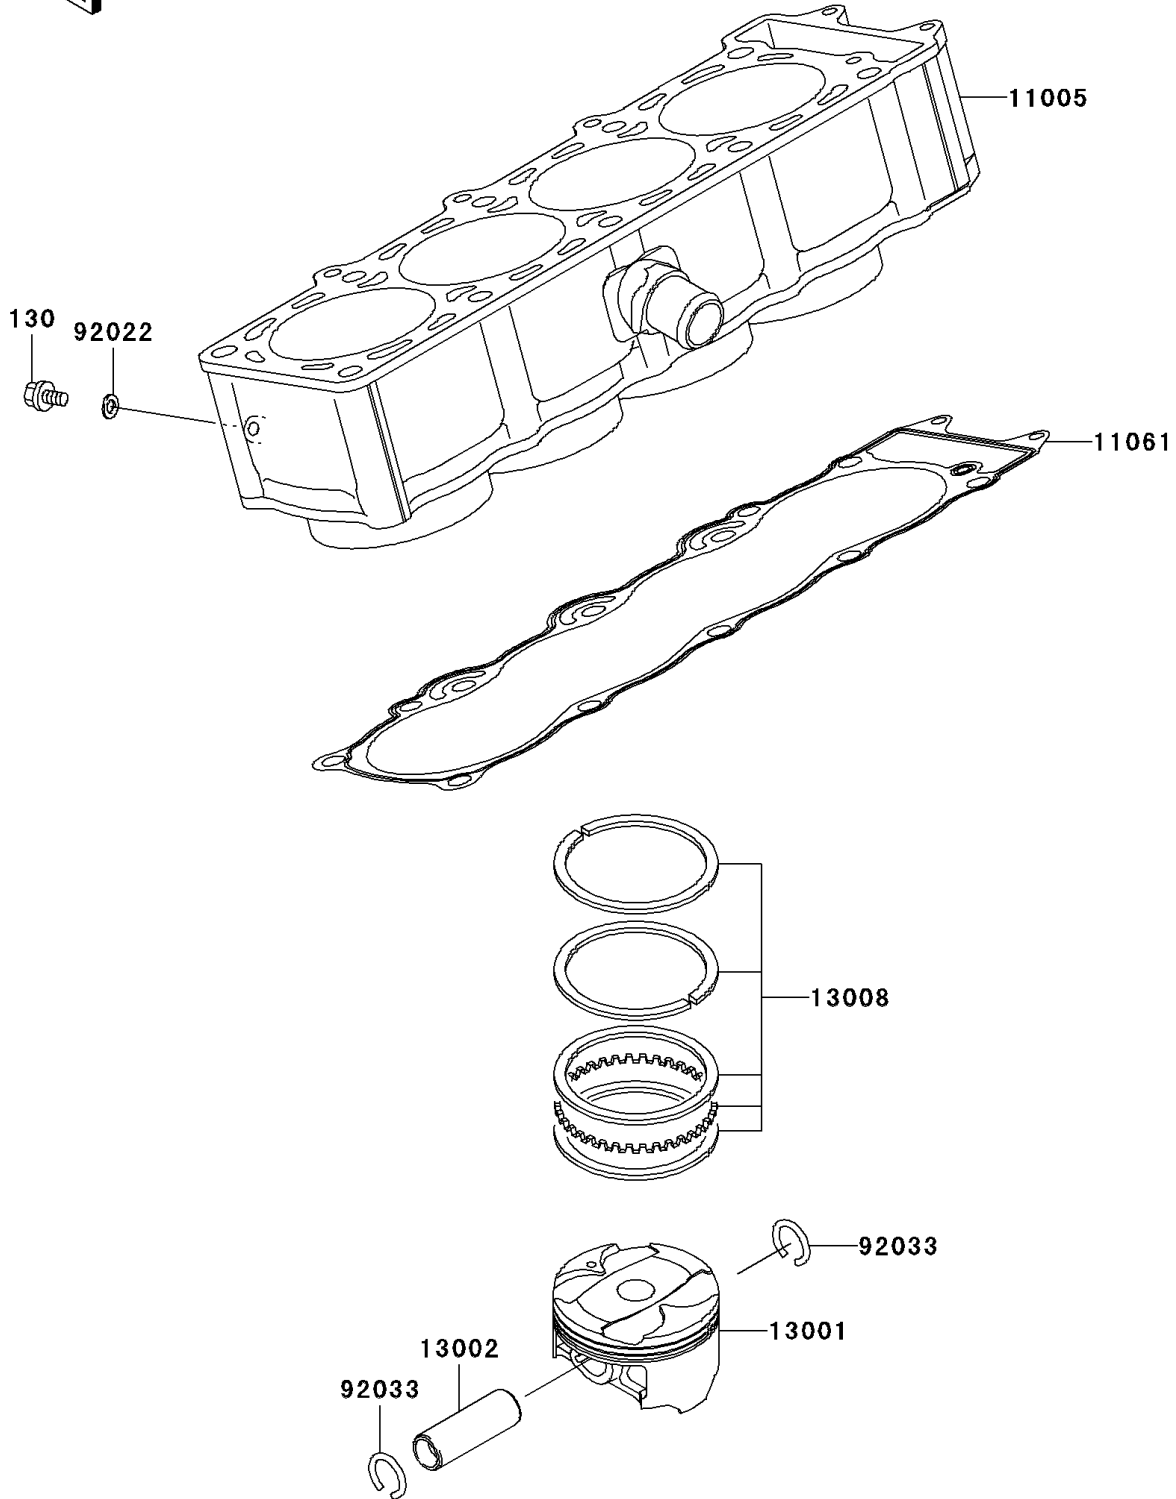

# 2004 Z1000 PARTS DIAGRAM

Cylinder/Piston(s)

E1120

## 2004 Z1000 PARTS LIST

Cylinder/Piston(s)

ITEM NAME	PART NUMBER	QUANTITY
BOLT-FLANGED (Ref # 130)	130Y0610	1
CYLINDER-ENGINE (Ref # 11005)	11005-1987	1
GASKET,CYLINDER BASE (Ref # 11061)	11061-1168	1
PISTON-ENGINE (Ref # 13001)	13001-1661	4
PIN-PISTON (Ref # 13002)	13002-1129	4
RING-SET-PISTON (Ref # 13008)	13008-1217	4
WASHER,6.2X11X1 (Ref # 92022)	92022-304	1
RING-SNAP,20.5X1.2 (Ref # 92033)	92033-1099	8