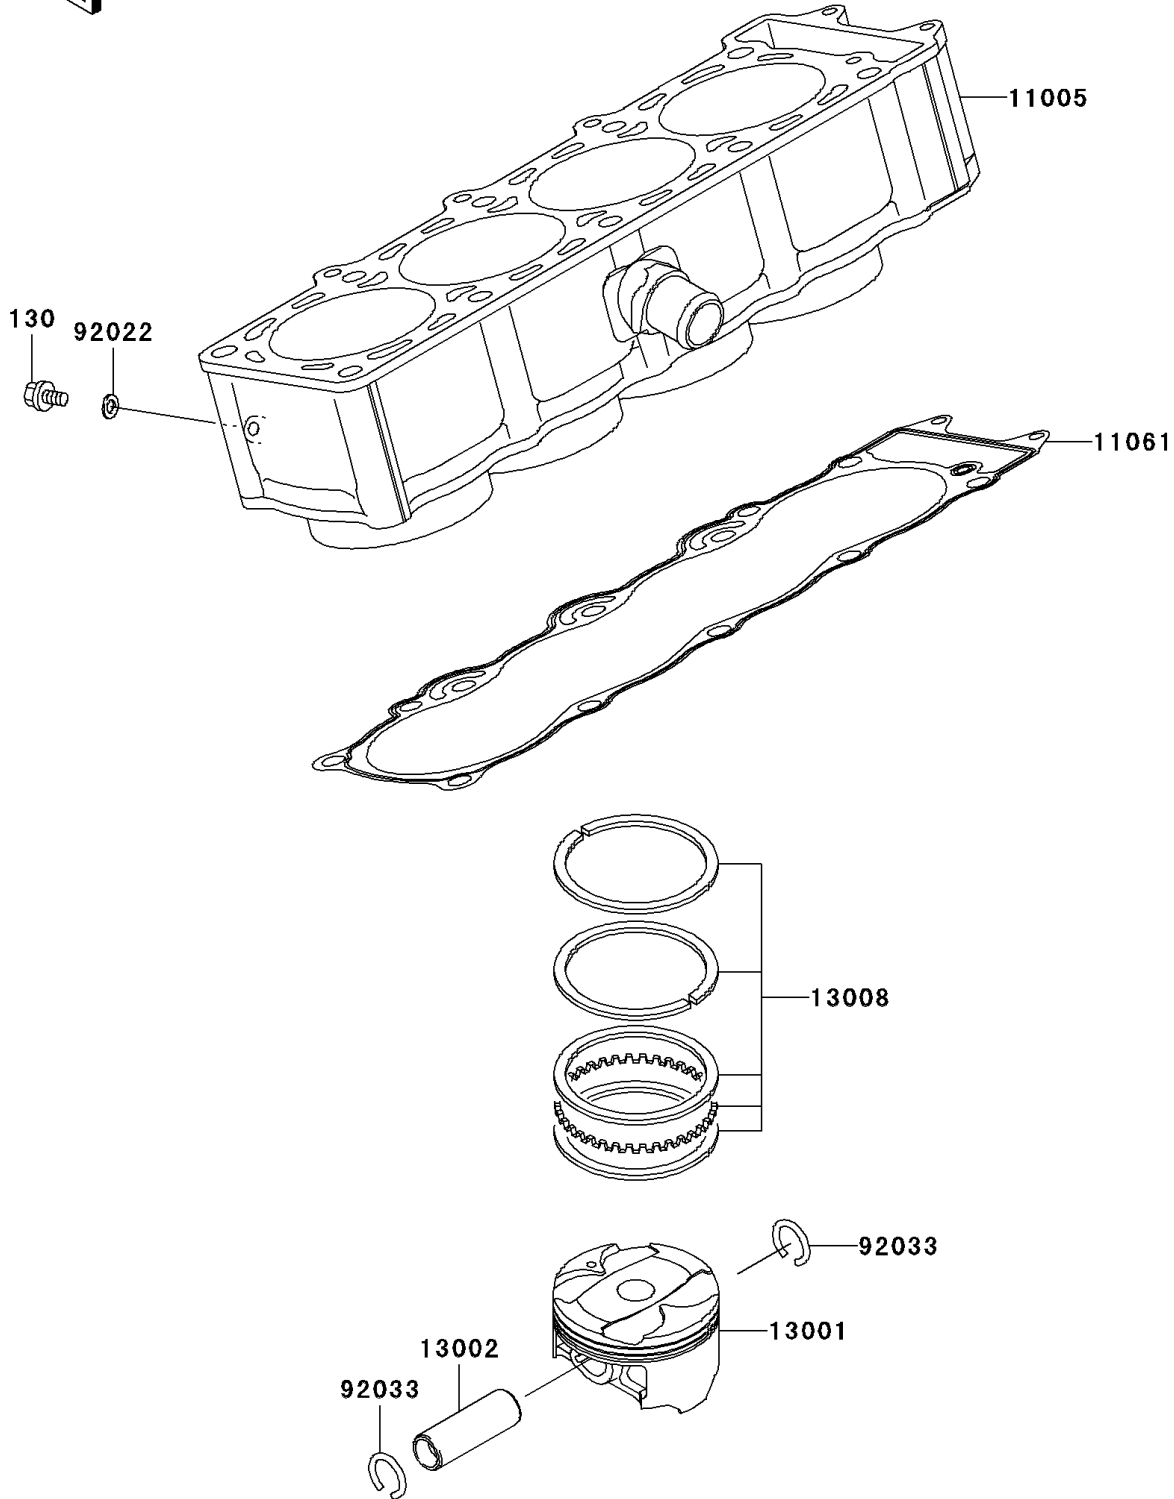

2005 Z1000 PARTS DIAGRAM

Cylinder/Piston(s)

E1120

2005 Z1000 PARTS LIST

Cylinder/Piston(s)

ITEM NAME	PART NUMBER	QUANTITY
BOLT-FLANGED (Ref # 130)	130Y0610	1
CYLINDER-ENGINE (Ref # 11005)	11005-1987	1
GASKET,CYLINDER BASE (Ref # 11061)	11061-1168	1
PISTON-ENGINE (Ref # 13001)	13001-1661	4
PIN-PISTON (Ref # 13002)	13002-1129	4
RING-SET-PISTON (Ref # 13008)	13008-1217	4
WASHER,6.2X11X1 (Ref # 92022)	92022-304	1
RING-SNAP,20.5X1.2 (Ref # 92033)	92033-1099	8