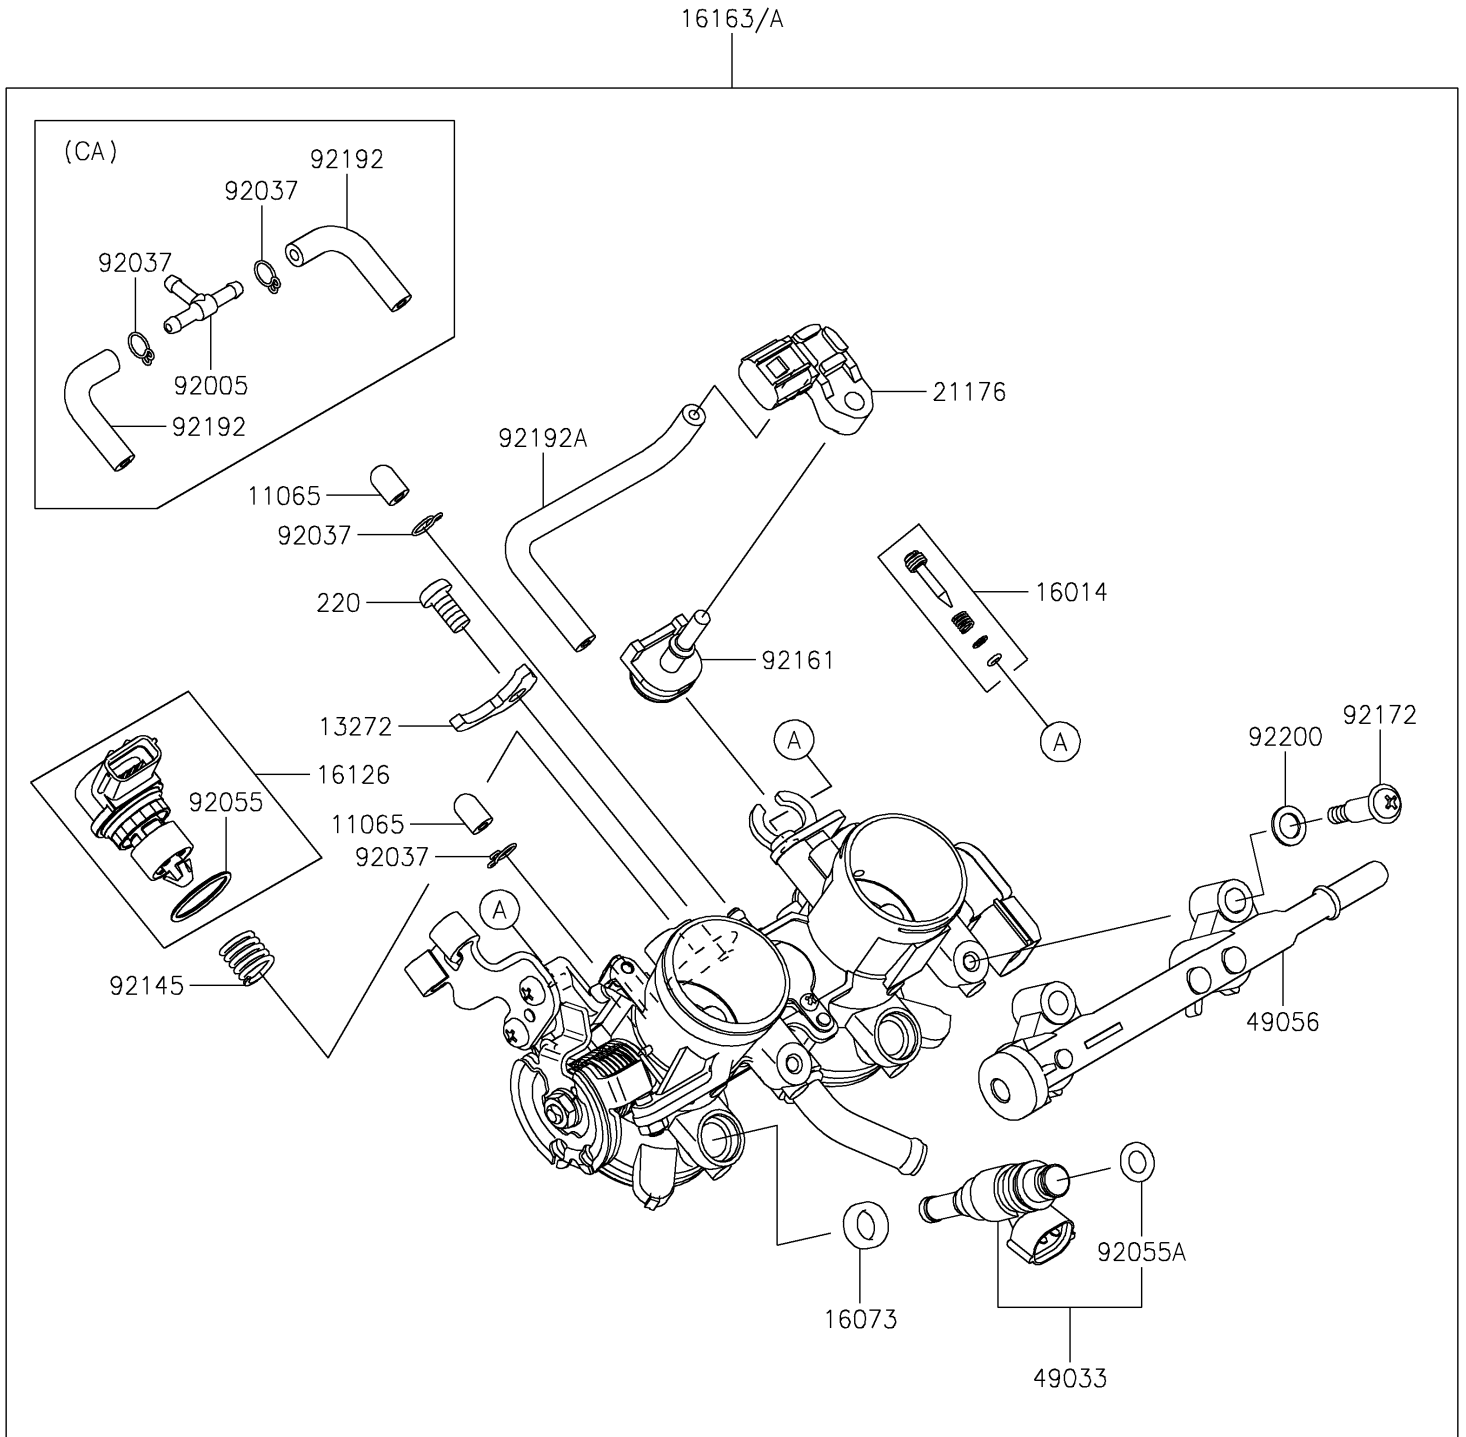

2021 NINJA[®] 400 PARTS DIAGRAM

Throttle

E1510

2021 NINJA® 400 PARTS LIST

Throttle

ITEM NAME	PART NUMBER	QUANTITY
CAP (Ref # 11065)	11065-0072	2
PLATE (Ref # 13272)	13272-2558	1
SCREW-PILOT AIR (Ref # 16014)	16014-0022	2
INSULATOR (Ref # 16073)	16073-0866	2
VALVE,ISC (Ref # 16126)	16126-0748	1
THROTTLE-ASSY (Ref # 16163)	16163-0922	1
THROTTLE-ASSY (Ref # 16163A)	16163-0927	1
SENSOR,PRESSURE (Ref # 21176)	21176-0111	1
NOZZLE-INJECTION (Ref # 49033)	49033-0047	2
PIPE-INJECTION (Ref # 49056)	49056-0050	1
FITTING (Ref # 92005)	92005-1380	1
CLAMP,TUBE (Ref # 92037)	92037-1124	4
RING-O (Ref # 92055)	92055-0907	1
RING-O,REGULATOR-FUEL (Ref # 92055A)	92055-2187	2
SPRING (Ref # 92145)	92145-1826	1
DAMPER (Ref # 92161)	92161-0673	1
SCREW (Ref # 92172)	92172-1257	2
TUBE,3.5X7.5X55 (Ref # 92192)	92192-1349	2
TUBE (Ref # 92192A)	92192-1906	1
WASHER (Ref # 92200)	92200-3807	2
SCREW-PAN-CROS,6X12 (Ref # 220)	220AA0612	1
CLAMP,TUBE (Ref # 92037)	92037-1124	2