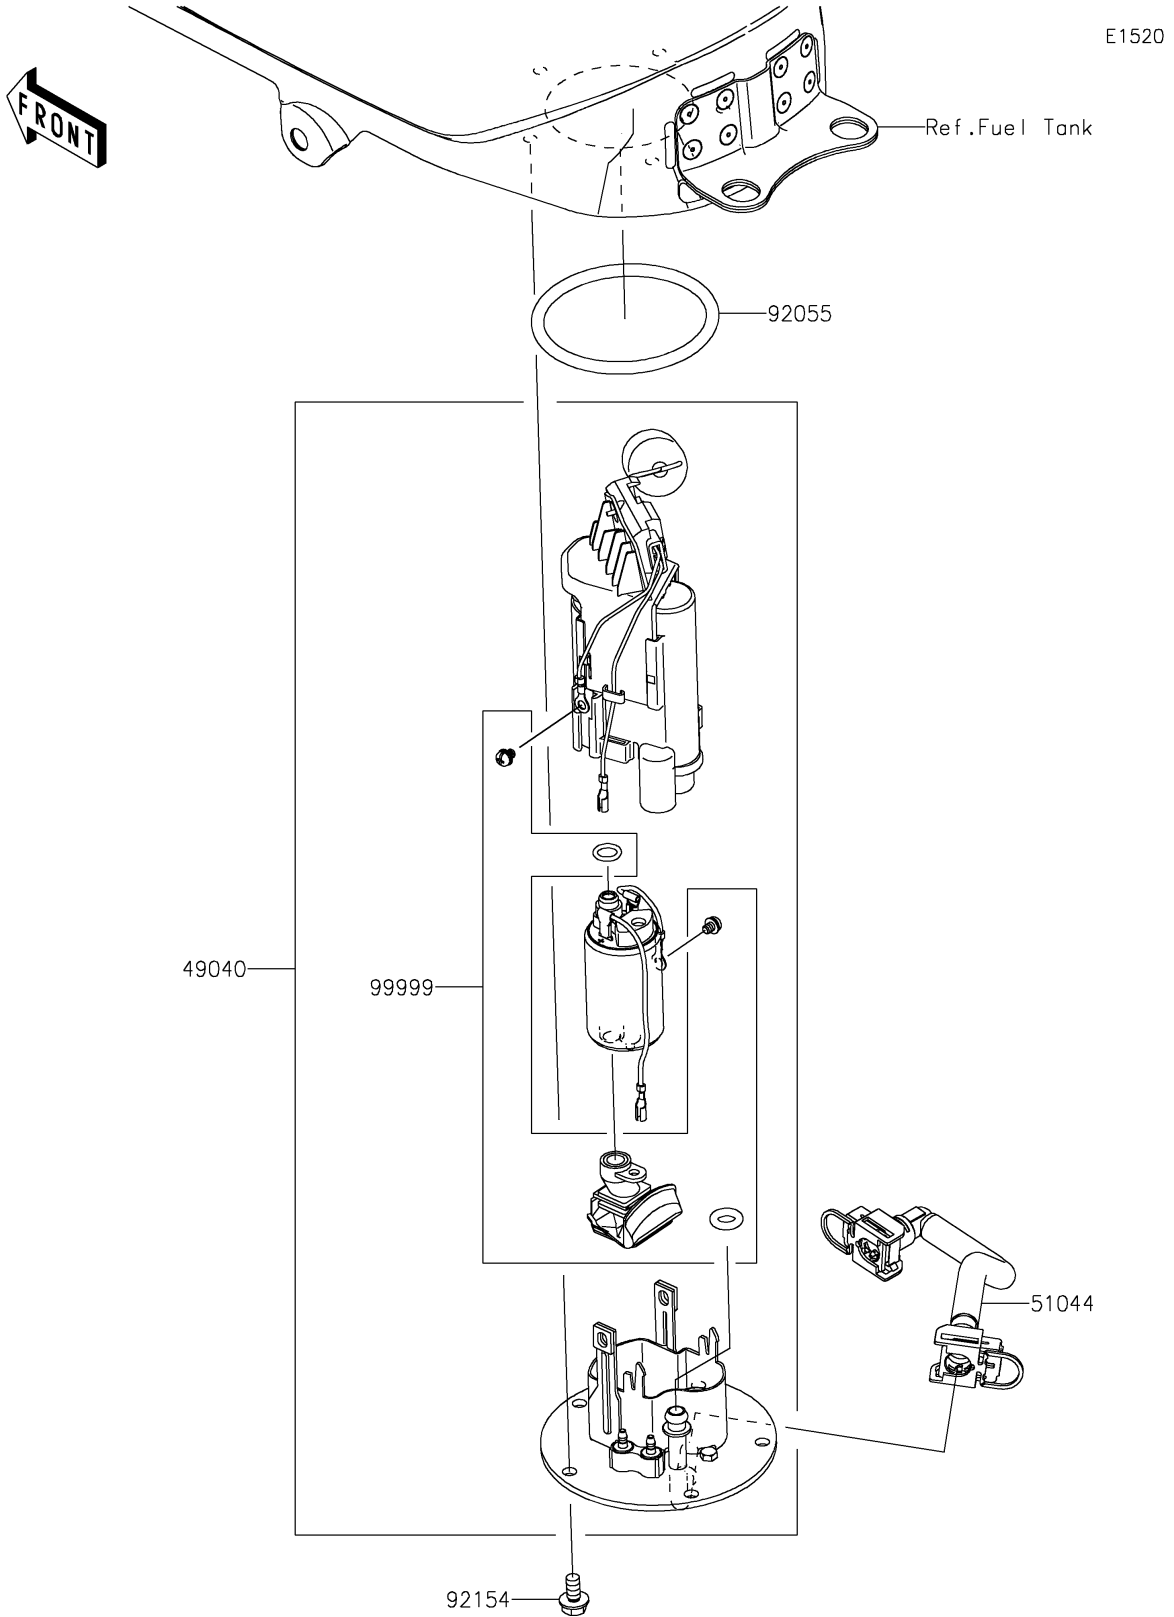

# 2021 NINJA® 400 PARTS DIAGRAM

## Fuel Pump

## 2021 NINJA® 400 PARTS LIST

### Fuel Pump

ITEM NAME	PART NUMBER	QUANTITY
PUMP-FUEL (Ref # 49040)	49040-0763	1
TUBE-ASSY,FUEL (Ref # 51044)	51044-0843	1
RING-O,74.6X5.7 (Ref # 92055)	92055-0728	1
BOLT,FLANGED,6X12 (Ref # 92154)	92154-2335	5
KIT,FUEL FILTER (Ref # 99999)	99999-0525	1