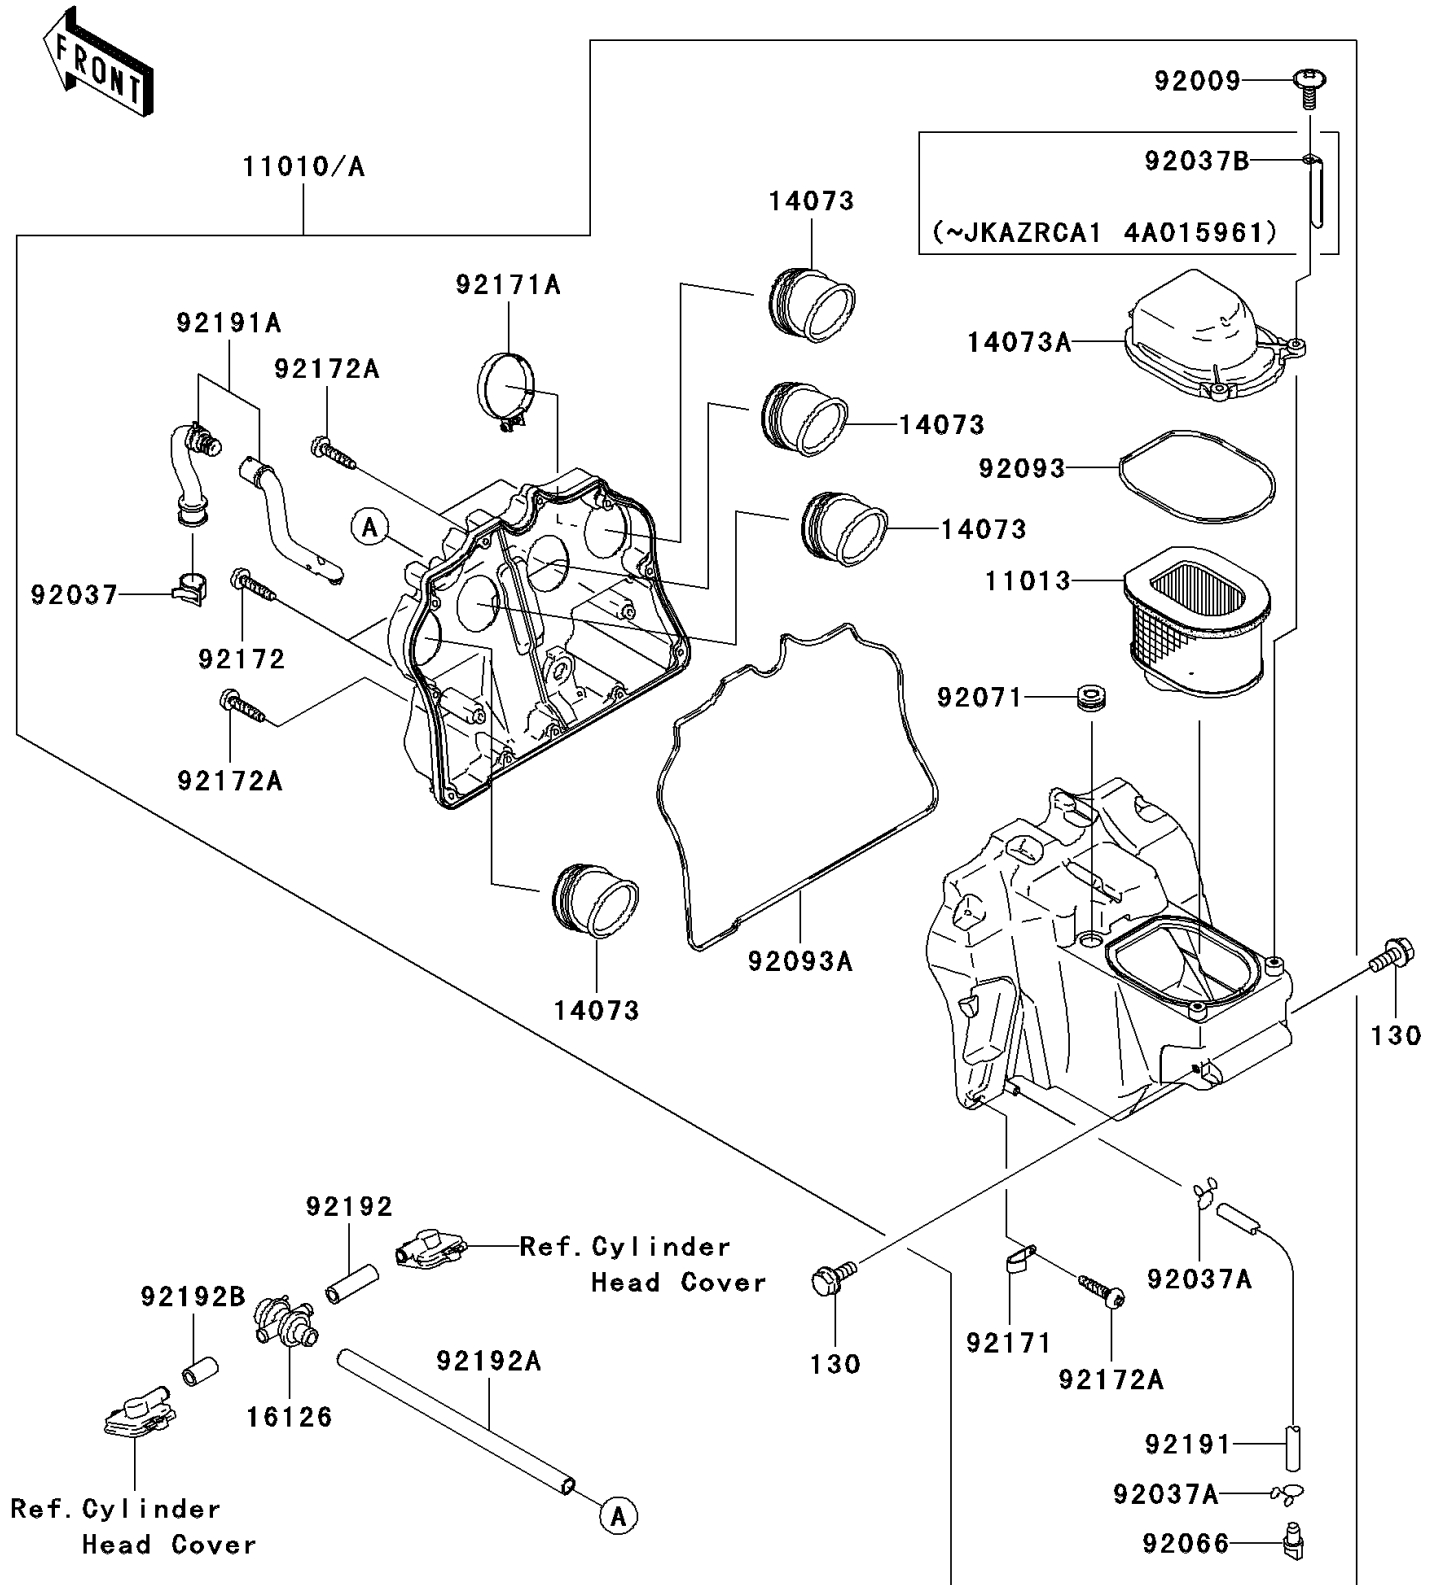

2004 Z1000 PARTS DIAGRAM

Air Cleaner

E1130

2004 Z1000 PARTS LIST

Air Cleaner

ITEM NAME	PART NUMBER	QUANTITY
BOLT-FLANGED,6X8 (Ref # 130)	130J0608	2
FILTER-ASSY-AIR (Ref # 11010)	11010-0014	1
FILTER-ASSY-AIR (Ref # 11010A)	11010-0034	1
ELEMENT-AIR FILTER (Ref # 11013)	11013-1302	1
DUCT (Ref # 14073)	14073-0013	4
DUCT (Ref # 14073A)	14073-1847	1
VALVE,AIR SWITCH (Ref # 16126)	16126-1433	1
SCREW,6X16 (Ref # 92009)	92009-1621	2
CLAMP (Ref # 92037)	92037-1460	1
CLAMP,TUBE (Ref # 92037A)	92037-147	2
CLAMP (Ref # 92037B)	92037-1993	1
PLUG,DRAIN (Ref # 92066)	92066-1211	1
GROMMET (Ref # 92071)	92071-2140	1
SEAL (Ref # 92093)	92093-0002	1
SEAL (Ref # 92093A)	92093-1583	1
CLAMP (Ref # 92171)	92171-1539	1
CLAMP (Ref # 92171A)	92171-1553	4
SCREW,TAPPING,5X20 (Ref # 92172)	92172-0009	2
SCREW (Ref # 92172A)	92172-0056	11
TUBE,7X10X320 (Ref # 92191)	92191-0019	1
TUBE (Ref # 92191A)	92191-1783	1
TUBE,10X16X51 (Ref # 92192)	92192-0004	1
TUBE,12X18X290 (Ref # 92192A)	92192-0007	1
TUBE,10X16X29 (Ref # 92192B)	92192-0009	1