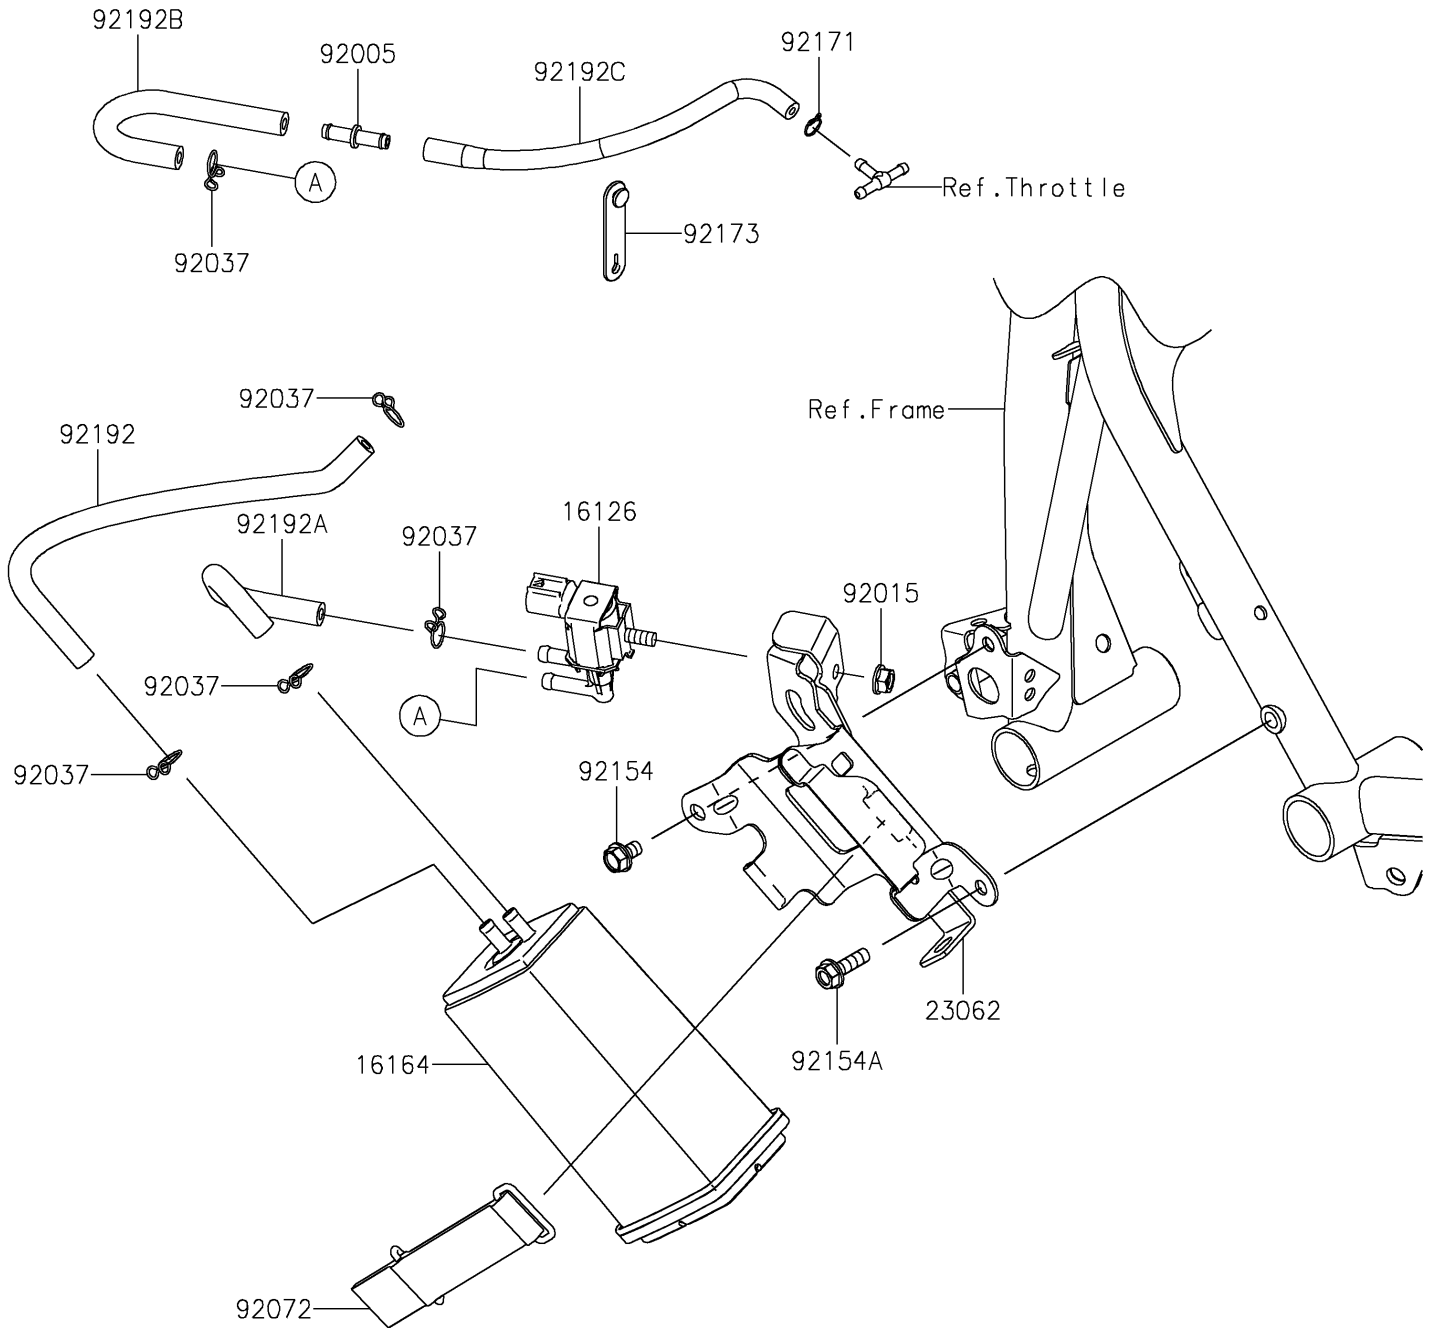

# 2021 NINJA® 400 PARTS DIAGRAM

Fuel Evaporative System(CA)

E1650

## 2021 NINJA® 400 PARTS LIST

### Fuel Evaporative System(CA)

ITEM NAME	PART NUMBER	QUANTITY
VALVE,SOLENOID (Ref # 16126)	16126-0705	1
CANISTER (Ref # 16164)	16164-0012	1
BRACKET-COMP,CANISTER (Ref # 23062)	23062-0949	1
FITTING (Ref # 92005)	92005-0721	1
NUT,FLANGED,6MM (Ref # 92015)	92015-1367	1
CLAMP,TUBE (Ref # 92037)	92037-147	5
BAND,CANISTER (Ref # 92072)	92072-0815	1
BOLT,FLANGED,6X10 (Ref # 92154)	92154-2939	1
BOLT-FLANGED,6X20 (Ref # 92154A)	92154-3812	1
CLAMP (Ref # 92171)	92171-0573	1
CLAMP,RUBBER PLATE (Ref # 92173)	92173-1229	1
TUBE,FUEL TANK-CANISTER (Ref # 92192)	92192-1806	1
TUBE,CANISTER-VALVE SOLENOID (Ref # 92192A)	92192-1807	1
TUBE,SOLENOID VALVE-FITTING (Ref # 92192B)	92192-1808	1
TUBE,FITTING-THROTTLE BODY (Ref # 92192C)	92192-1920	1