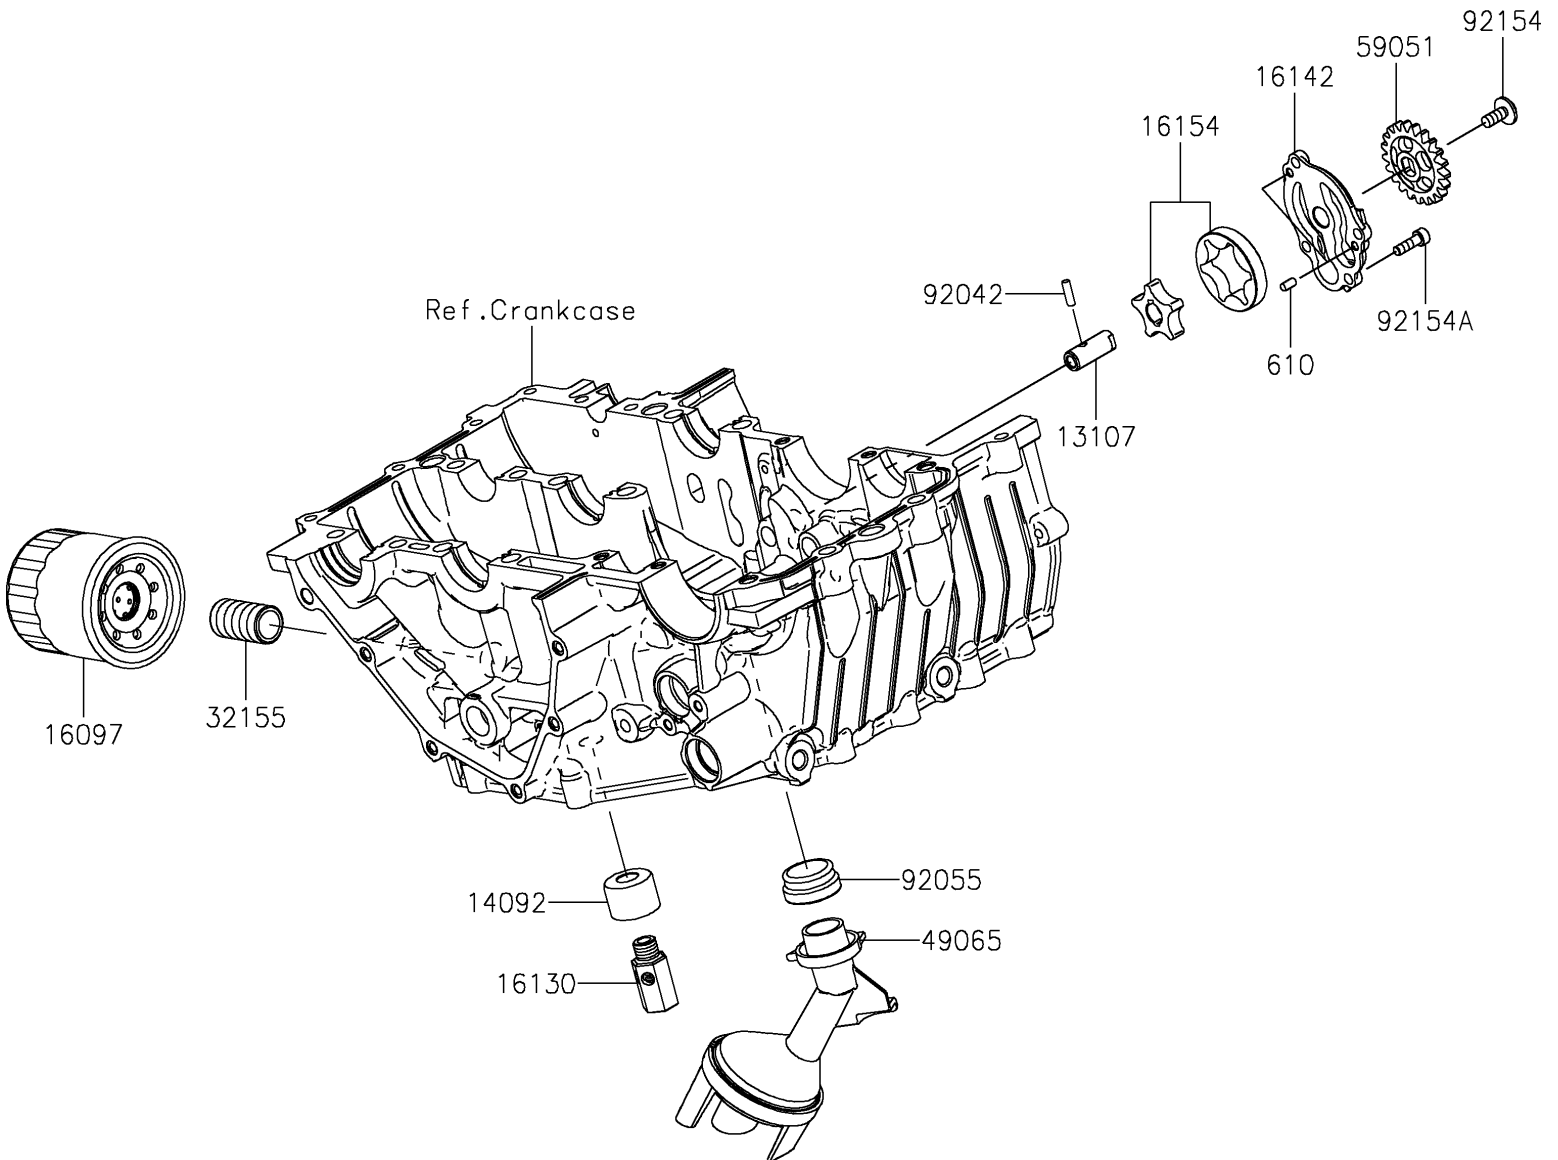

2021 NINJA® 400 PARTS DIAGRAM

Oil Pump/Oil Filter

E1710

2021 NINJA® 400 PARTS LIST

Oil Pump/Oil Filter

ITEM NAME	PART NUMBER	QUANTITY
SHAFT (Ref # 13107)	13107-0859	1
COVER,RELIEF VALVE (Ref # 14092)	14092-1002	1
FILTER-ASSY-OIL (Ref # 16097)	16097-0552	1
VALVE-ASSY-RELIEF (Ref # 16130)	16130-0006	1
COVER-PUMP (Ref # 16142)	16142-0748	1
ROTOR-PUMP (Ref # 16154)	16154-0738	1
PIPE,OIL FILTER (Ref # 32155)	32155-0029	1
FILTER-OIL (Ref # 49065)	49065-0048	1
GEAR-SPUR,OIL PUMP,21T (Ref # 59051)	59051-0797	1
PIN,DOWEL,4X13.8 (Ref # 92042)	92042-030	1
RING-O,OIL FILTER (Ref # 92055)	92055-1354	1
BOLT,SOCKET,6X14 (Ref # 92154)	92154-2731	1
BOLT,SOCKET,5X16 (Ref # 92154A)	92154-2792	4
ROLLER,4X8 (Ref # 610)	610A0408	2