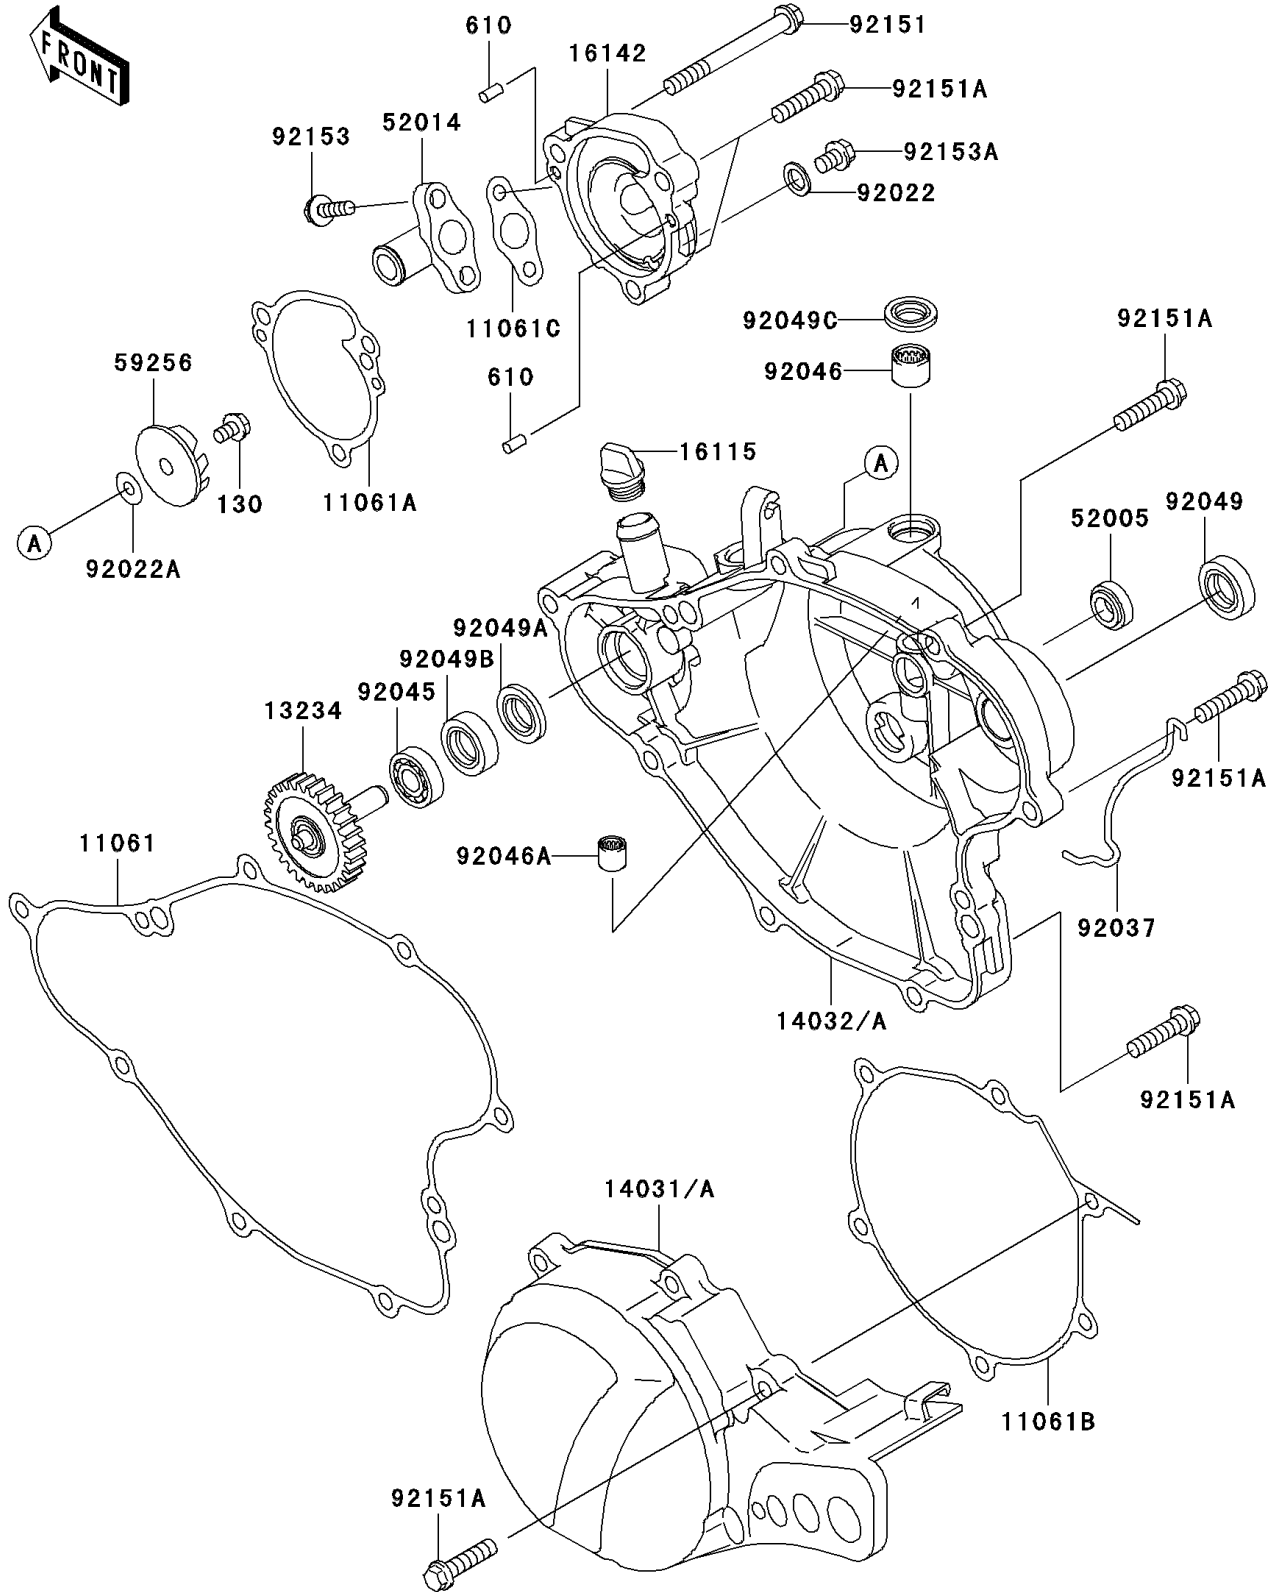

2006 KX65 PARTS DIAGRAM

Engine Cover(s)

E1431

2006 KX65 PARTS LIST

Engine Cover(s)

ITEM NAME	PART NUMBER	QUANTITY
BOLT-FLANGED,5X10 (Ref # 130)	130CA0510	1
ROLLER,4X8 (Ref # 610)	610A0408	2
GASKET,CLUTCH COVER (Ref # 11061)	11061-0121	1
GASKET,WATER PUMP COVER (Ref # 11061A)	11061-0159	1
GASKET,GENERATOR COVER (Ref # 11061B)	11061-0193	1
GASKET,ELBOW (Ref # 11061C)	11061-0202	1
SHAFT-COMP,PUMP (Ref # 13234)	13234-1110	1
COVER-GENERATOR (Ref # 14031)	14031-0043	1
COVER-CLUTCH (Ref # 14032)	14032-0060	1
CAP-OIL FILLER (Ref # 16115)	16115-018	1
COVER-PUMP (Ref # 16142)	16142-0023	1
GAUGE,OIL LEVEL (Ref # 52005)	52005-0019	1
ELBOW (Ref # 52014)	52014-1094	1
IMPELLER (Ref # 59256)	59256-1064	1
WASHER,6.1X12X1 (Ref # 92022)	92022-077	1
WASHER,5.2X13X1 (Ref # 92022A)	92022-1380	1
CLAMP,TUBE (Ref # 92037)	92037-1236	1
BEARING-BALL,608MC3 (Ref # 92045)	92045-1305	1
BEARING-NEEDLE,HK1010 (Ref # 92046)	92046-1160	1
BEARING-NEEDLE,6BTM109 (Ref # 92046A)	92046-1217	1
SEAL-OIL,SB16244 (Ref # 92049)	92049-002	1
SEAL-OIL,MH8X18X3.5-A (Ref # 92049A)	92049-1359	1
SEAL-OIL,MHSD8X18X10J-1 (Ref # 92049B)	92049-1366	1
SEAL-OIL,BG1408F0 (Ref # 92049C)	92049-1414	1
BOLT,6X60 (Ref # 92151)	92151-1235	1
BOLT,FLANGED-SMALL,6X25 (Ref # 92151A)	92151-1930	16
BOLT,5X16 (Ref # 92153)	92153-0859	2
BOLT,6X8 (Ref # 92153A)	92153-0860	1