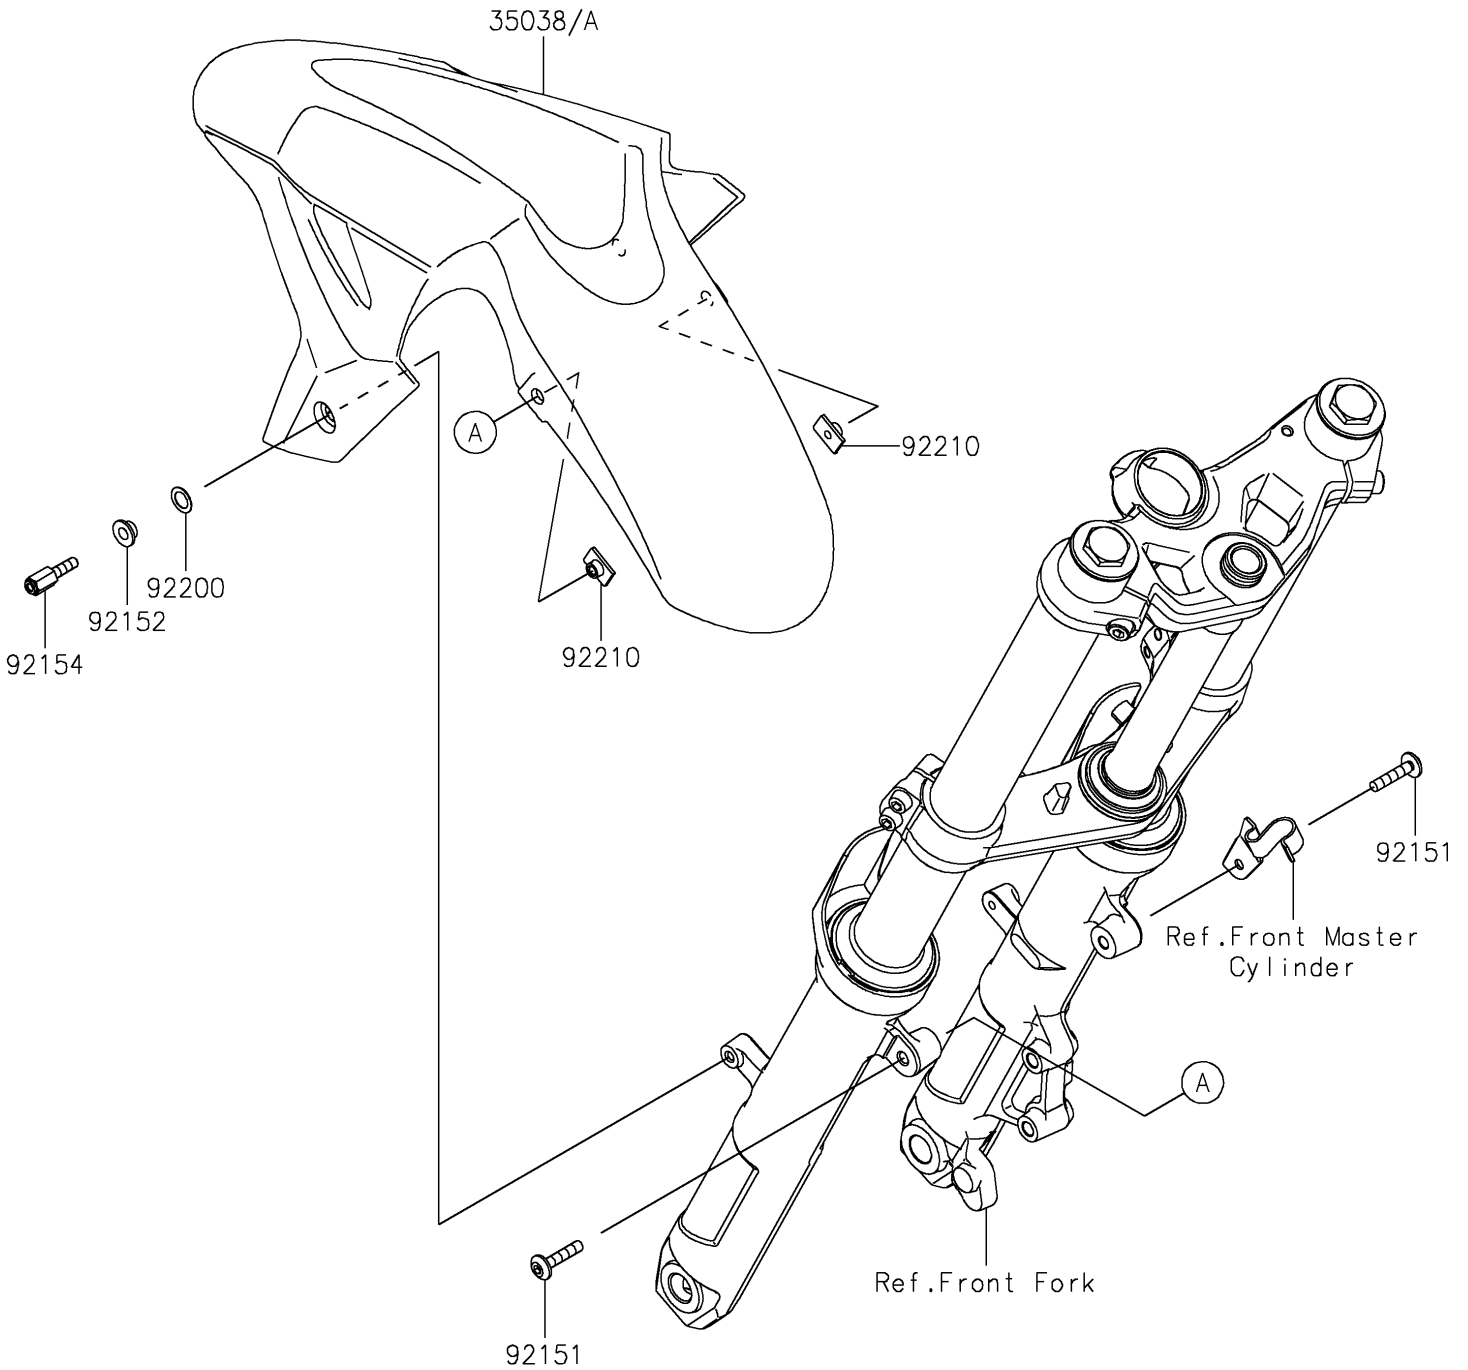

2021 NINJA® 400 PARTS DIAGRAM

Front Fender(s)

F2171

2021 NINJA® 400 PARTS LIST

Front Fender(s)

ITEM NAME	PART NUMBER	QUANTITY
FENDER-FRONT,P.RED (Ref # 35038)	35038-0007-234	1
BOLT,SOCKET,6X30 (Ref # 92151)	92151-1605	2
COLLAR,6.8X10(16)X6.6 (Ref # 92152)	92152-0842	2
BOLT,6X20,WHITE (Ref # 92154)	92154-0884	2
WASHER,10.4X15.9X0.5 (Ref # 92200)	92200-0157	2
NUT,PLATE,6MM (Ref # 92210)	92210-1352	2