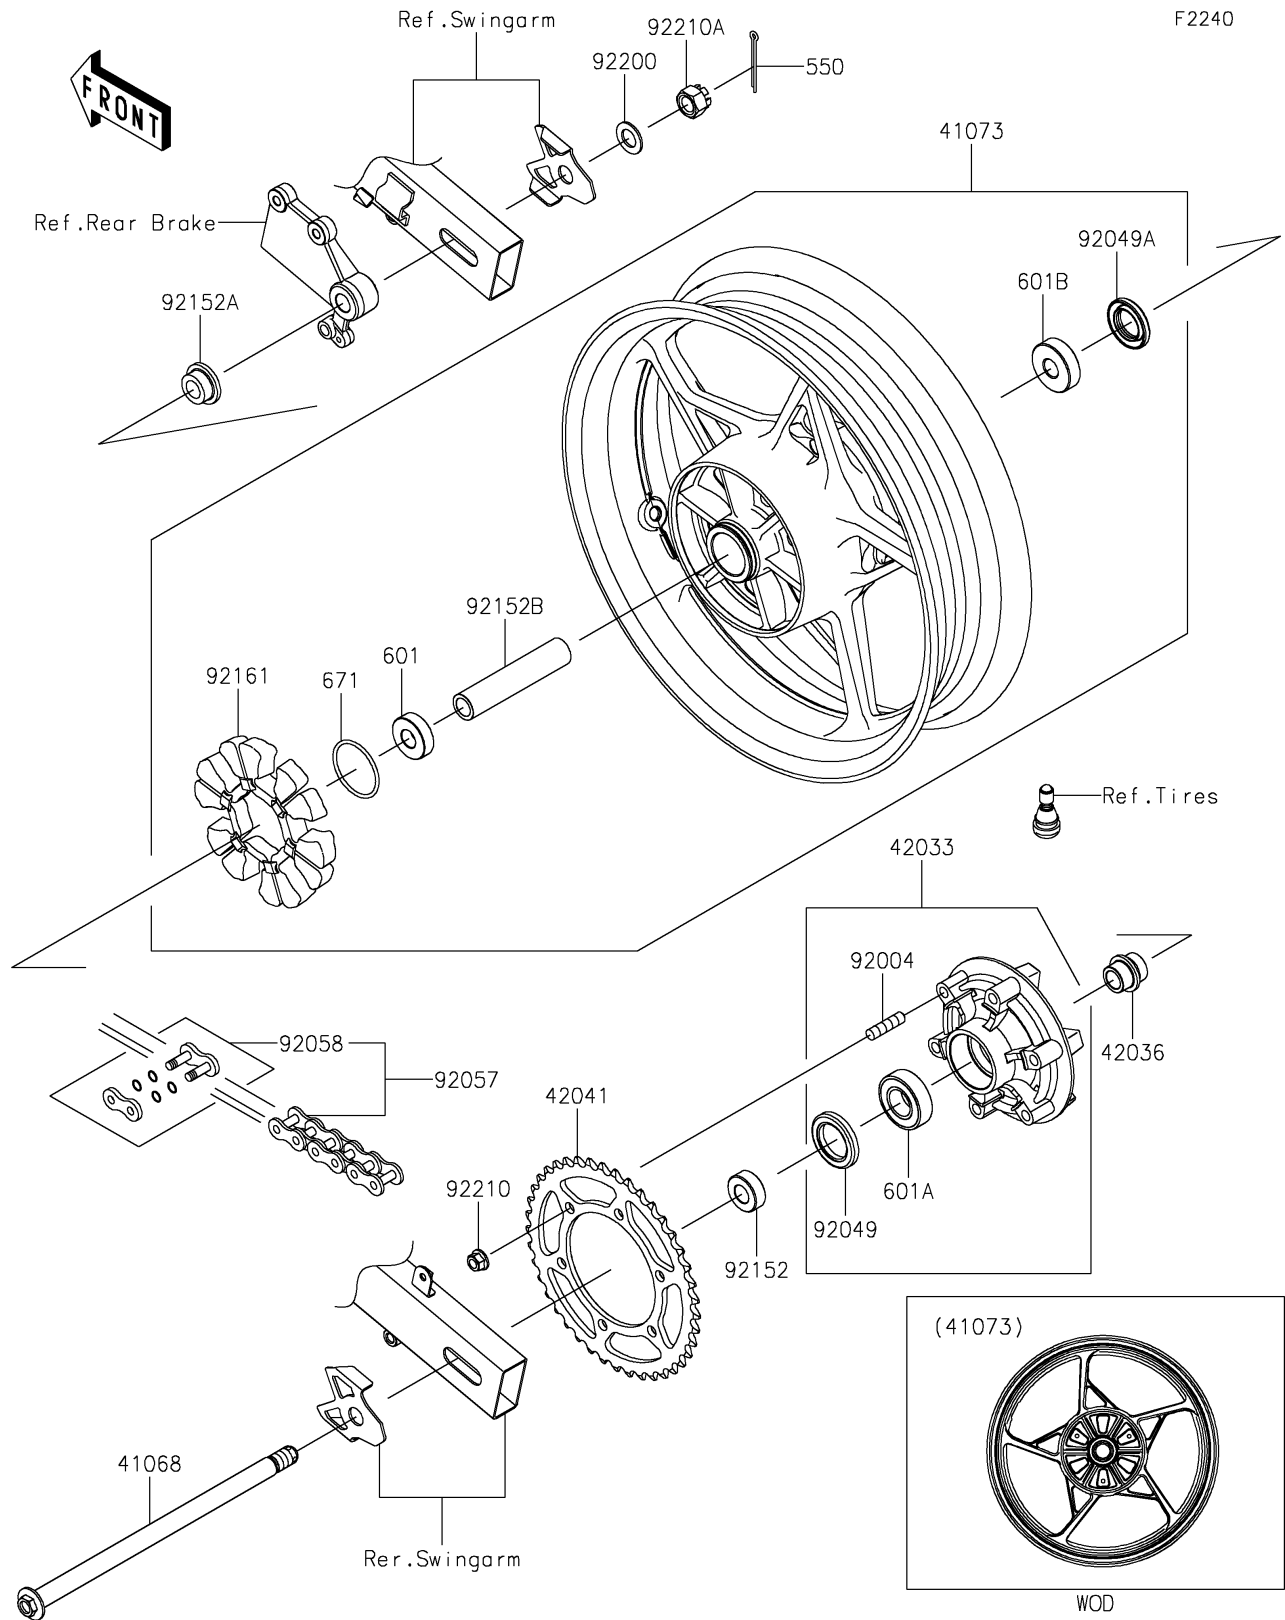

2021 NINJA® 400 PARTS DIAGRAM

Rear Wheel/Chain

2021 NINJA® 400 PARTS LIST

Rear Wheel/Chain

ITEM NAME	PART NUMBER	QUANTITY
AXLE,RR,17X322,M16 (Ref # 41068)	41068-0628	1
WHEEL-ASSY,RR,G.BLACK (Ref # 41073)	41073-0753-QT	1
COUPLING-ASSY,RR HUB (Ref # 42033)	42033-0574	1
SLEEVE,RR HUB,L=30 (Ref # 42036)	42036-1055	1
SPROCKET-HUB,41T (Ref # 42041)	42041-0162	1
STUD,10X19 (Ref # 92004)	92004-0048	6
SEAL-OIL,35X52X7 (Ref # 92049)	92049-0730	1
SEAL-OIL,27X47X7 (Ref # 92049A)	92049-0802	1
CHAIN,DRIVE,EK520SR-O2X106L (Ref # 92057)	92057-0019	1
JOINT-CHAIN,DRIVE (Ref # 92058)	92058-1102	1
COLLAR,17X35X13 (Ref # 92152)	92152-0843	1
COLLAR,17X28(38)X15 (Ref # 92152A)	92152-0844	1
COLLAR,17.2X25X121 (Ref # 92152B)	92152-2387	1
DAMPER,RR HUB SHOCK (Ref # 92161)	92161-0700	1
WASHER,17.3X30X2 (Ref # 92200)	92200-1916	1
NUT,LOCK,FLANGED,10MM (Ref # 92210)	92210-1139	6
NUT,16MM (Ref # 92210A)	92210-1651	1
PIN-COTTER,4.0X35 (Ref # 550)	550AA4035	1
BEARING-BALL,#6203UUC3 (Ref # 601)	601B6203UU	1
BEARING-BALL,#6205G (Ref # 601A)	601B6205G	1
BEARING-BALL,6303LLUC3/2ASU68 (Ref # 601B)	601B6303UU	1
O RING,50MM (Ref # 671)	671B2550	1