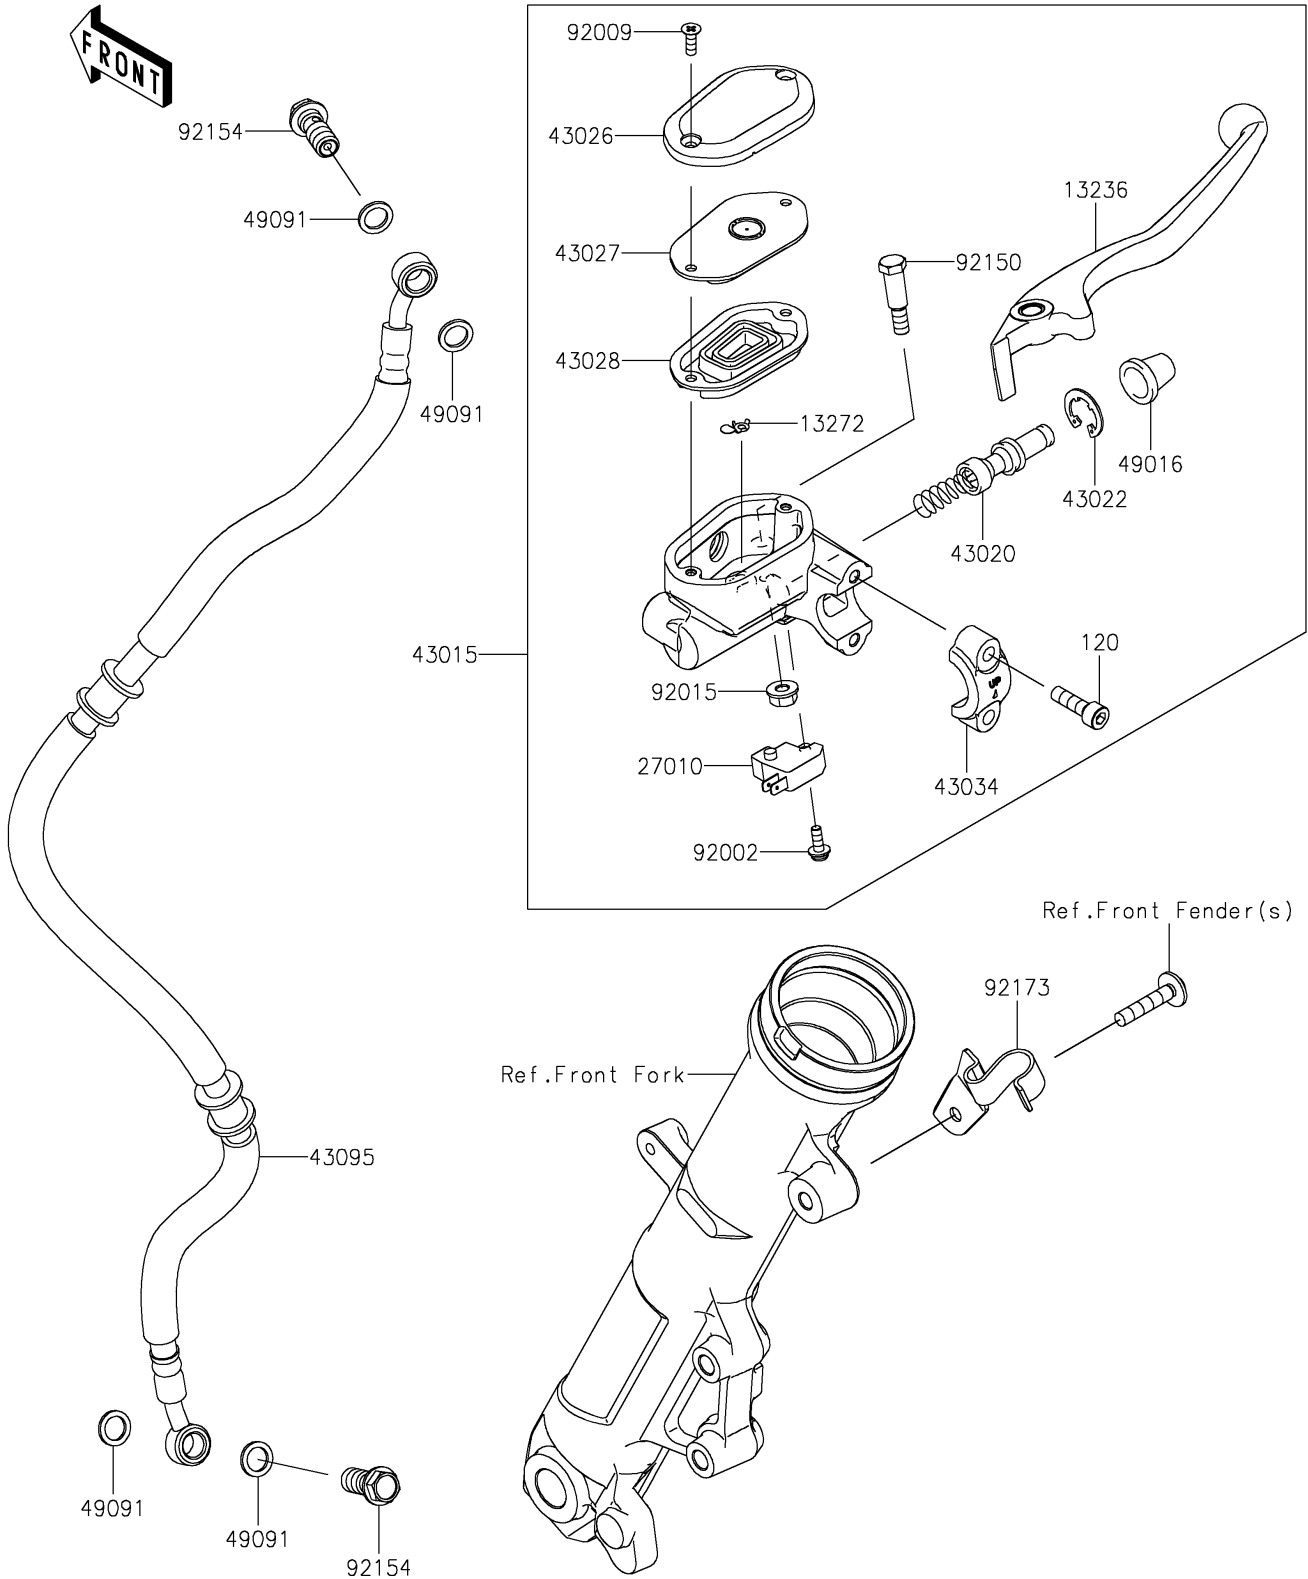

2021 NINJA® 400 PARTS DIAGRAM

Front Master Cylinder

F2291

2021 NINJA® 400 PARTS LIST

Front Master Cylinder

ITEM NAME	PART NUMBER	QUANTITY
LEVER-COMP (Ref # 13236)	13236-0811	1
PLATE (Ref # 13272)	13272-0573	1
SWITCH,BRAKE (Ref # 27010)	27010-0762	1
CYLINDER-ASSY-MASTER,FR (Ref # 43015)	43015-0713	1
PISTON-COMP-BRAKE (Ref # 43020)	43020-0022	1
STOPPER-BRAKE,PISTON (Ref # 43022)	43022-1010	1
CAP-BRAKE (Ref # 43026)	43026-0026	1
PLATE-DIAPHRAGM (Ref # 43027)	43027-0010	1
DIAPHRAGM (Ref # 43028)	43028-0022	1
HOLDER-BRAKE,MASTER CYLINDER (Ref # 43034)	43034-1016	1
HOSE-BRAKE,FR M/CYLINDER-HU (Ref # 43095)	43095-1491	1
COVER-SEAL,MASTER CYLINDER (Ref # 49016)	49016-1044	1
WASHER-SEAL,10.1X14.5X1.5 (Ref # 49091)	49091-0001	4
BOLT,SCREW,4X12 (Ref # 92002)	92002-1323	1
SCREW,4MM (Ref # 92009)	92009-1458	2
NUT,FLANGED,6MM,BLACK (Ref # 92015)	92015-1233	1
BOLT,LEVER SET (Ref # 92150)	92150-1451	1
BOLT,BANJO,10X23 (Ref # 92154)	92154-1712	2
CLAMP,HOSE&SENSOR (Ref # 92173)	92173-1774	1
BOLT-SOCKET,6X20 (Ref # 120)	120CB0620	2