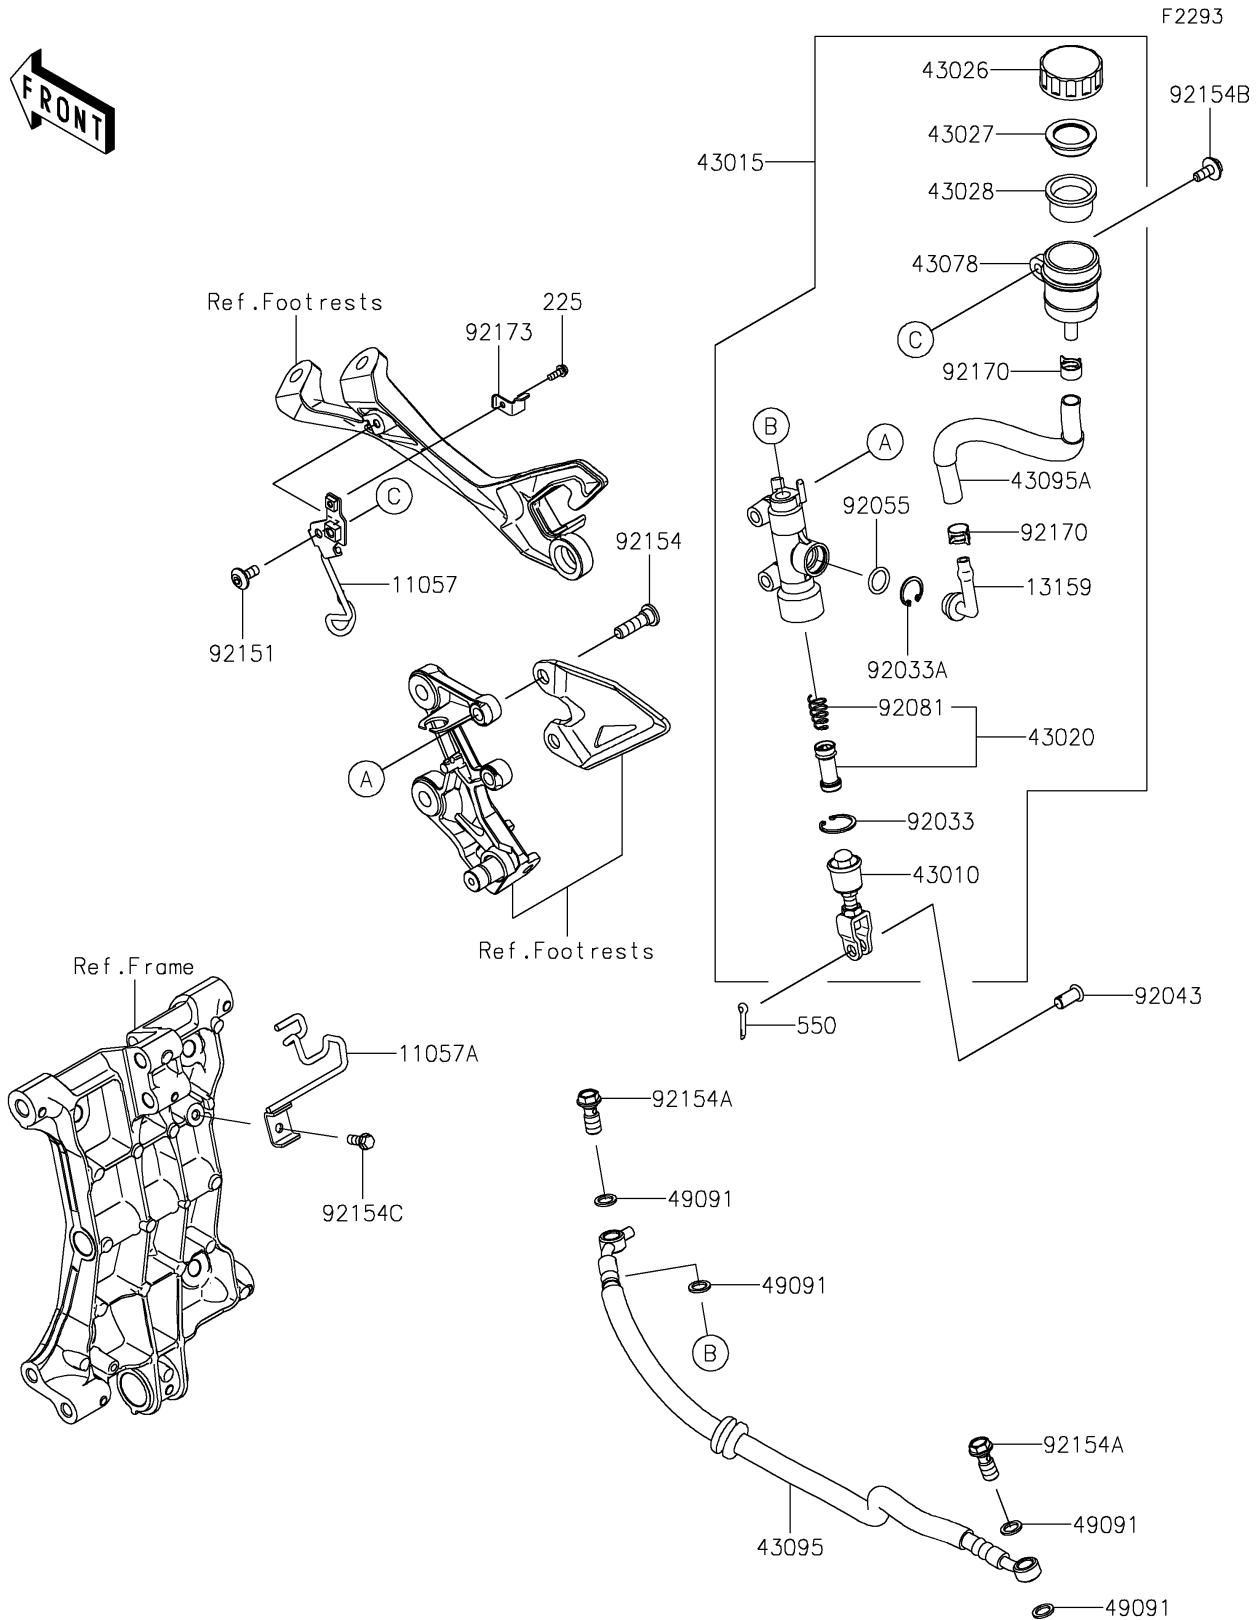

# 2021 NINJA® 400 PARTS DIAGRAM

## Rear Master Cylinder

## 2021 NINJA® 400 PARTS LIST

### Rear Master Cylinder

ITEM NAME	PART NUMBER	QUANTITY
BRACKET,RR RESERVOIR (Ref # 11057)	11057-1101	1
BRACKET,PIVOT BRACKET (Ref # 11057A)	11057-1105	1
CONNECTOR (Ref # 13159)	13159-1056	1
ROD-ASSY-BRAKE (Ref # 43010)	43010-0022	1
CYLINDER-ASSY-MASTER,RR (Ref # 43015)	43015-0667	1
PISTON-COMP-BRAKE (Ref # 43020)	43020-0023	1
CAP-BRAKE (Ref # 43026)	43026-0009	1
PLATE-DIAPHRAGM (Ref # 43027)	43027-1053	1
DIAPHRAGM (Ref # 43028)	43028-1065	1
RESERVOIR (Ref # 43078)	43078-0040	1
HOSE-BRAKE,RR M/CYL.-RR CAL. (Ref # 43095)	43095-1492	1
HOSE-BRAKE,RR RESERVOIR (Ref # 43095A)	43095-1495	1
WASHER-SEAL,10.1X14.5X1.5 (Ref # 49091)	49091-0001	4
RING-SNAP,20.9X24.6X1.2 (Ref # 92033)	92033-0079	1
RING-SNAP,20.5MM (Ref # 92033A)	92033-1186	1
PIN (Ref # 92043)	92043-0904	1
RING-O,14.8X2.4 (Ref # 92055)	92055-0741	1
SPRING,MASTER CYLINDER (Ref # 92081)	92081-1737	1
BOLT,SOCKET,6X14 (Ref # 92151)	92151-1654	1
BOLT,SOCKET,8X30 (Ref # 92154)	92154-0843	2
BOLT,BANJO,10X23 (Ref # 92154A)	92154-1712	2
BOLT,UPSET-WP,6X16 (Ref # 92154B)	92154-2244	1
BOLT,6X14 (Ref # 92154C)	92154-4129	1
CLAMP,HOSE (Ref # 92170)	92170-1091	2
CLAMP,RESERVOIR TANK CAP (Ref # 92173)	92173-0028	1
SCREW-PAN-WSP-CROS,4X12 (Ref # 225)	225AB0412	1
PIN-COTTER,2.0X15 (Ref # 550)	550AA2015	1