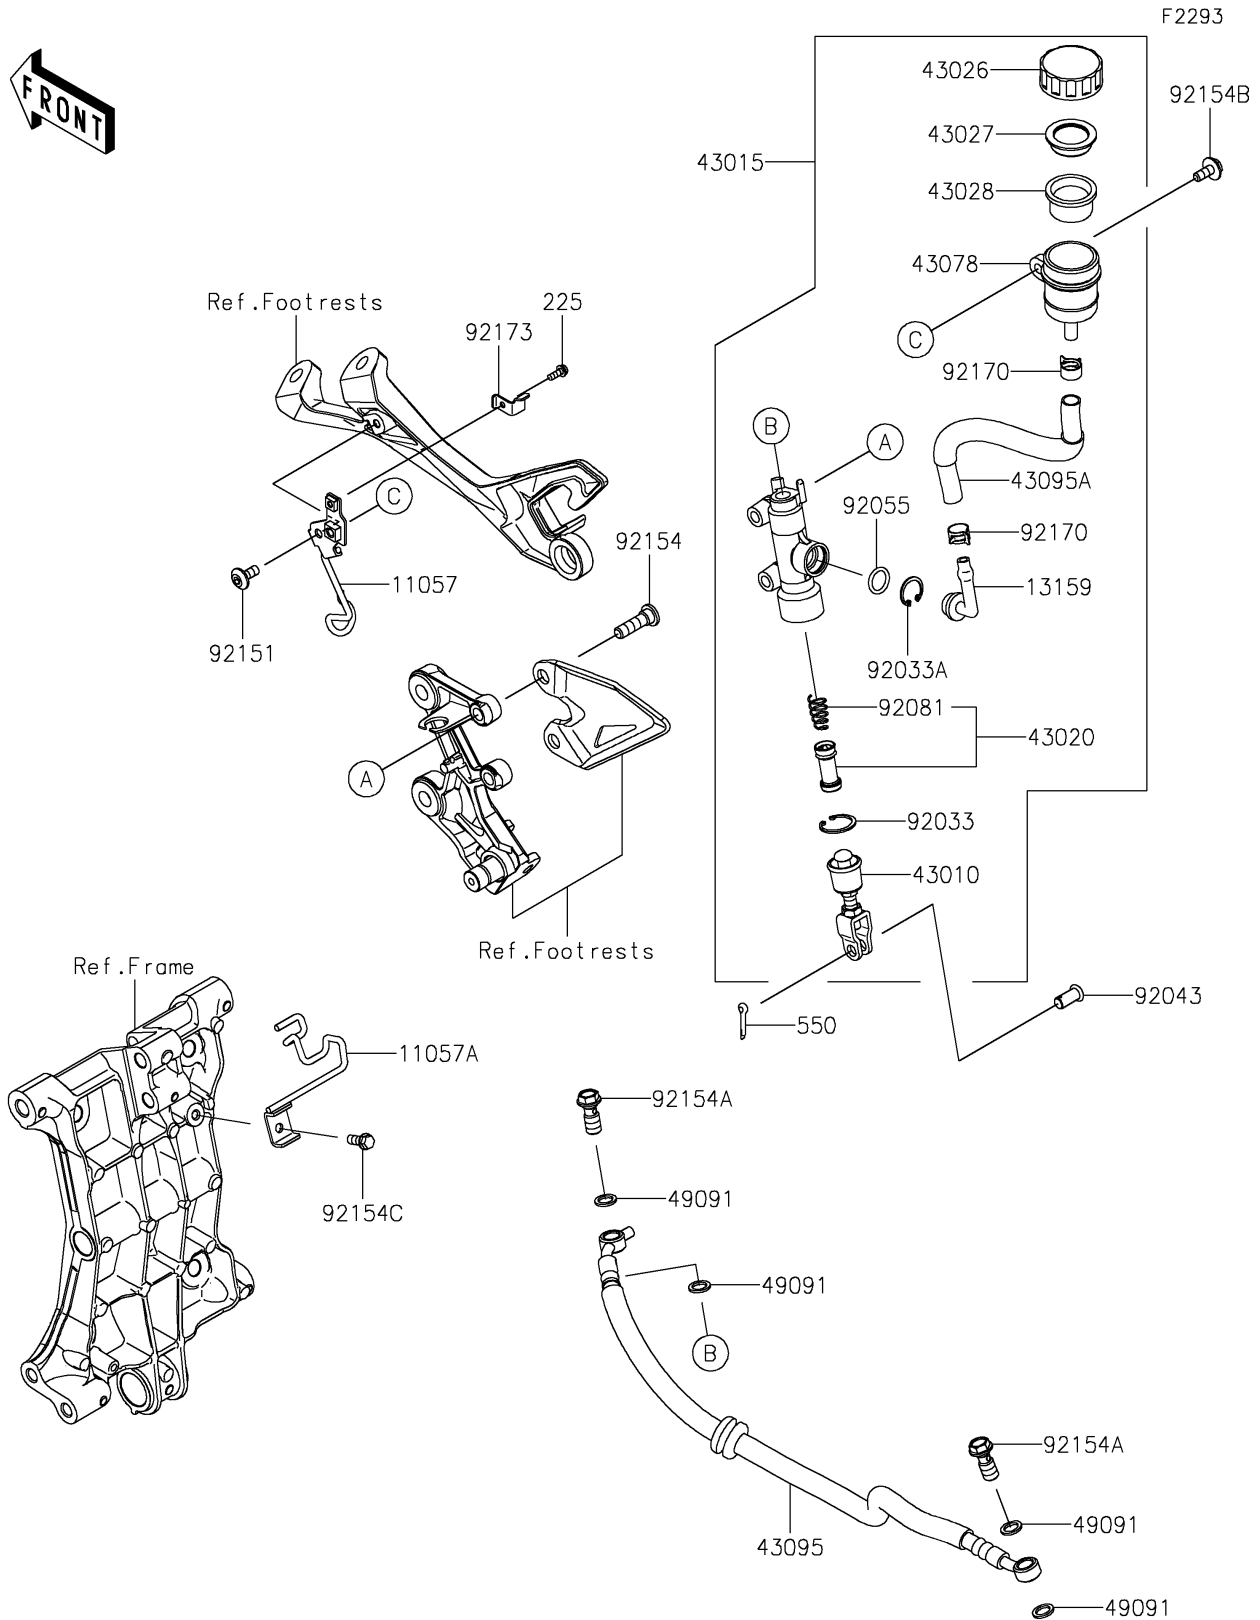

2021 NINJA® 400 PARTS DIAGRAM

Rear Master Cylinder

2021 NINJA® 400 PARTS LIST

Rear Master Cylinder

ITEM NAME	PART NUMBER	QUANTITY
BRACKET,RR RESERVOIR (Ref # 11057)	11057-1101	1
BRACKET,PIVOT BRACKET (Ref # 11057A)	11057-1105	1
CONNECTOR (Ref # 13159)	13159-1056	1
ROD-ASSY-BRAKE (Ref # 43010)	43010-0022	1
CYLINDER-ASSY-MASTER,RR (Ref # 43015)	43015-0667	1
PISTON-COMP-BRAKE (Ref # 43020)	43020-0023	1
CAP-BRAKE (Ref # 43026)	43026-0009	1
PLATE-DIAPHRAGM (Ref # 43027)	43027-1053	1
DIAPHRAGM (Ref # 43028)	43028-1065	1
RESERVOIR (Ref # 43078)	43078-0040	1
HOSE-BRAKE,RR M/CYL.-RR CAL. (Ref # 43095)	43095-1492	1
HOSE-BRAKE,RR RESERVOIR (Ref # 43095A)	43095-1495	1
WASHER-SEAL,10.1X14.5X1.5 (Ref # 49091)	49091-0001	4
RING-SNAP,20.9X24.6X1.2 (Ref # 92033)	92033-0079	1
RING-SNAP,20.5MM (Ref # 92033A)	92033-1186	1
PIN (Ref # 92043)	92043-0904	1
RING-O,14.8X2.4 (Ref # 92055)	92055-0741	1
SPRING,MASTER CYLINDER (Ref # 92081)	92081-1737	1
BOLT,SOCKET,6X14 (Ref # 92151)	92151-1654	1
BOLT,SOCKET,8X30 (Ref # 92154)	92154-0843	2
BOLT,BANJO,10X23 (Ref # 92154A)	92154-1712	2
BOLT,UPSET-WP,6X16 (Ref # 92154B)	92154-2244	1
BOLT,6X14 (Ref # 92154C)	92154-4129	1
CLAMP,HOSE (Ref # 92170)	92170-1091	2
CLAMP,RESERVOIR TANK CAP (Ref # 92173)	92173-0028	1
SCREW-PAN-WSP-CROS,4X12 (Ref # 225)	225AB0412	1
PIN-COTTER,2.0X15 (Ref # 550)	550AA2015	1