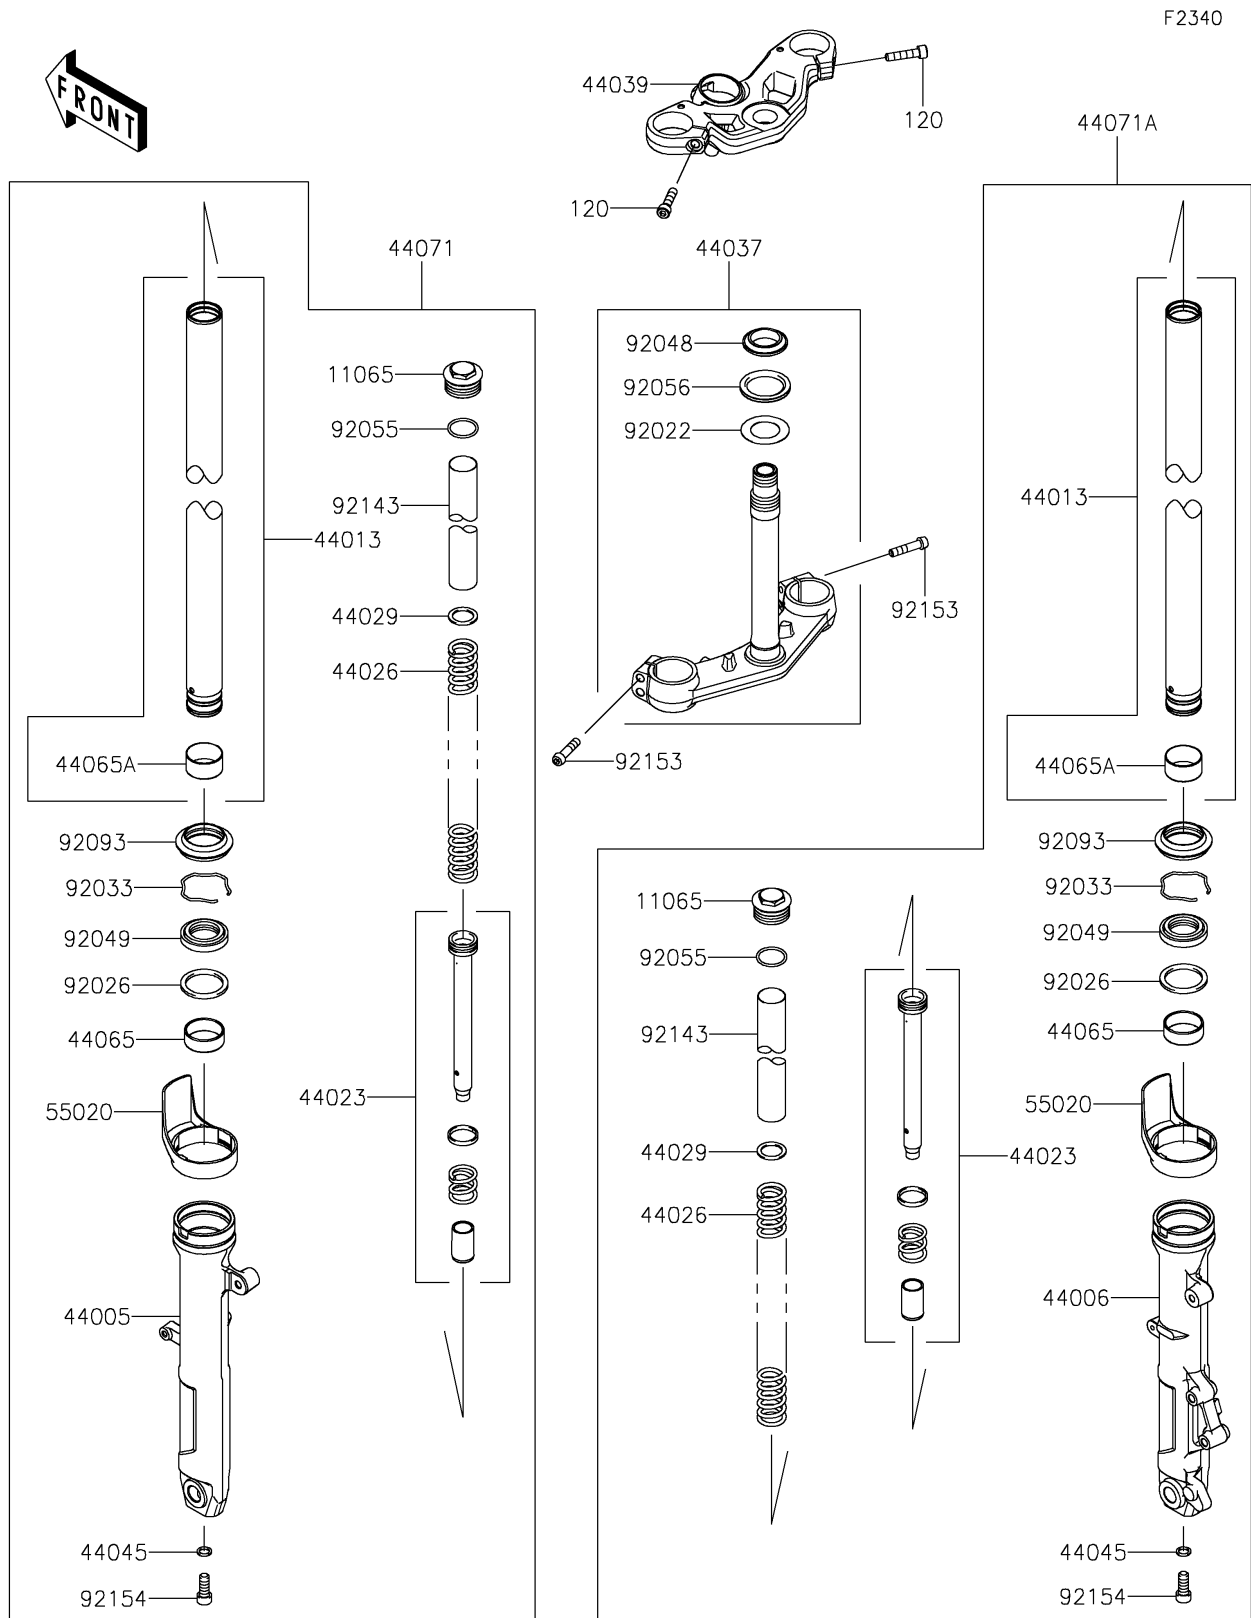

# 2021 NINJA® 400 PARTS DIAGRAM

Front Fork

## 2021 NINJA® 400 PARTS LIST

### Front Fork

ITEM NAME	PART NUMBER	QUANTITY
CAP (Ref # 11065)	11065-1286	2
PIPE-LEFT FORK OUTER,F.S.BLACK (Ref # 44005)	44005-0119-18R	1
PIPE-RIGHT FORK OUTER,F.S.BLK (Ref # 44006)	44006-0117-18R	1
PIPE-FORK INNER (Ref # 44013)	44013-0324	2
CYLINDER-SET-FORK (Ref # 44023)	44023-0144	2
SPRING-FRONT FORK (Ref # 44026)	44026-0220	2
SEAT-FORK SPRING (Ref # 44029)	44029-1131	2
HOLDER-FORK UNDER,F.BLACK (Ref # 44037)	44037-0178-21	1
HOLDER-FORK UPPER (Ref # 44039)	44039-0186	1
GASKET,FORK CYLINDER BOLT (Ref # 44045)	44045-051	2
BUSHING-FRONT FORK,GUIDE (Ref # 44065)	44065-0030	2
BUSHING-FRONT FORK (Ref # 44065A)	44065-0036	2
DAMPER-ASSY,LH,F.S.BLACK (Ref # 44071)	44071-1295-22Q	1
DAMPER-ASSY,RH,F.S.BLACK (Ref # 44071A)	44071-1297-22Q	1
GUARD,FORK (Ref # 55020)	55020-0872	2
WASHER,30.5X50X0.6 (Ref # 92022)	92022-231	1
SPACER,FORK OUTER (Ref # 92026)	92026-1276	2
RING-SNAP (Ref # 92033)	92033-1222	2
RACE,STEERING STEM BEARING (Ref # 92048)	92048-0033	1
SEAL-OIL (Ref # 92049)	92049-0807	2
RING-O,FORK TOP (Ref # 92055)	92055-1420	2
SEAL-OIL,STEERING STEM (Ref # 92056)	92056-003	1
SEAL,DUST (Ref # 92093)	92093-0717	2
COLLAR,FORK,L=250 (Ref # 92143)	92143-1653	2
BOLT,SOCKET,8X35 (Ref # 92153)	92153-0854	4
BOLT (Ref # 92154)	92154-2551	2
BOLT-SOCKET,8X35 (Ref # 120)	120CC0835	2