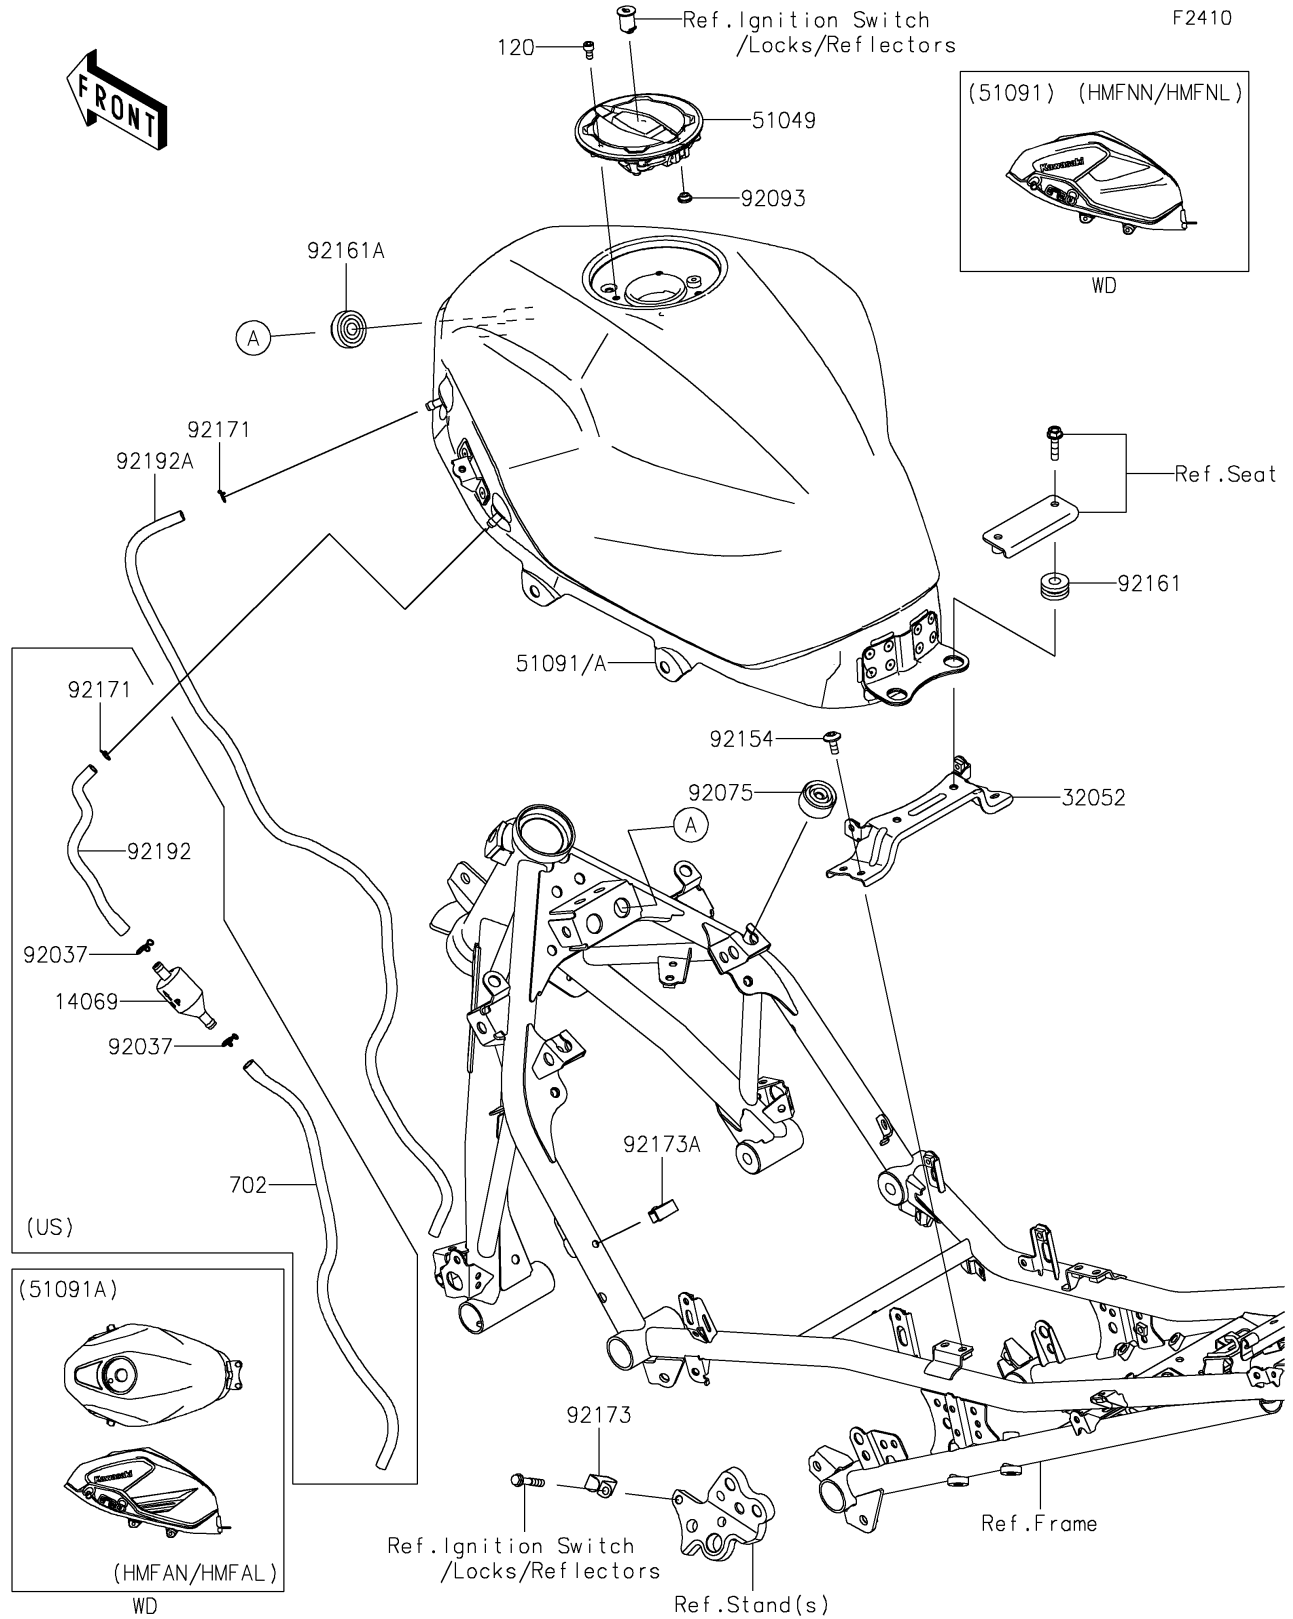

# 2021 NINJA® 400 PARTS DIAGRAM

Fuel Tank

## 2021 NINJA® 400 PARTS LIST

### Fuel Tank

ITEM NAME	PART NUMBER	QUANTITY
BREATHER,FUEL TANK (Ref # 14069)	14069-1004	1
BRACKET-TANK (Ref # 32052)	32052-0809	1
CAP-TANK (Ref # 51049)	51049-0735	1
TANK-COMP-FUEL,P.RED (Ref # 51091)	51091-5069-234	1
TANK-COMP-FUEL,P.N.TEAL (Ref # 51091A)	51091-5380-68D	1
CLAMP,TUBE (Ref # 92037)	92037-147	2
DAMPER (Ref # 92075)	92075-015	2
SEAL,FUEL TANK CAP (Ref # 92093)	92093-1030	1
BOLT,SOCKET,6X14 (Ref # 92154)	92154-0932	4
DAMPER,10X24X12 (Ref # 92161)	92161-0927	2
DAMPER,10X32X17 (Ref # 92161A)	92161-1980	2
CLAMP,8X0.7 (Ref # 92171)	92171-1973	1
CLAMP (Ref # 92173)	92173-0833	1
CLAMP,HOLDER CLIP (Ref # 92173A)	92173-0868	1
TUBE,6X9X200 (Ref # 92192)	92192-1824	1
TUBE,DRAIN,6X9X810 (Ref # 92192A)	92192-1860	1
BOLT-SOCKET,5X10 (Ref # 120)	120CC0510	4
TUBE-RUBBER,6X9X450 (Ref # 702)	702A06450	1
CLAMP,8X0.7 (Ref # 92171)	92171-1973	2