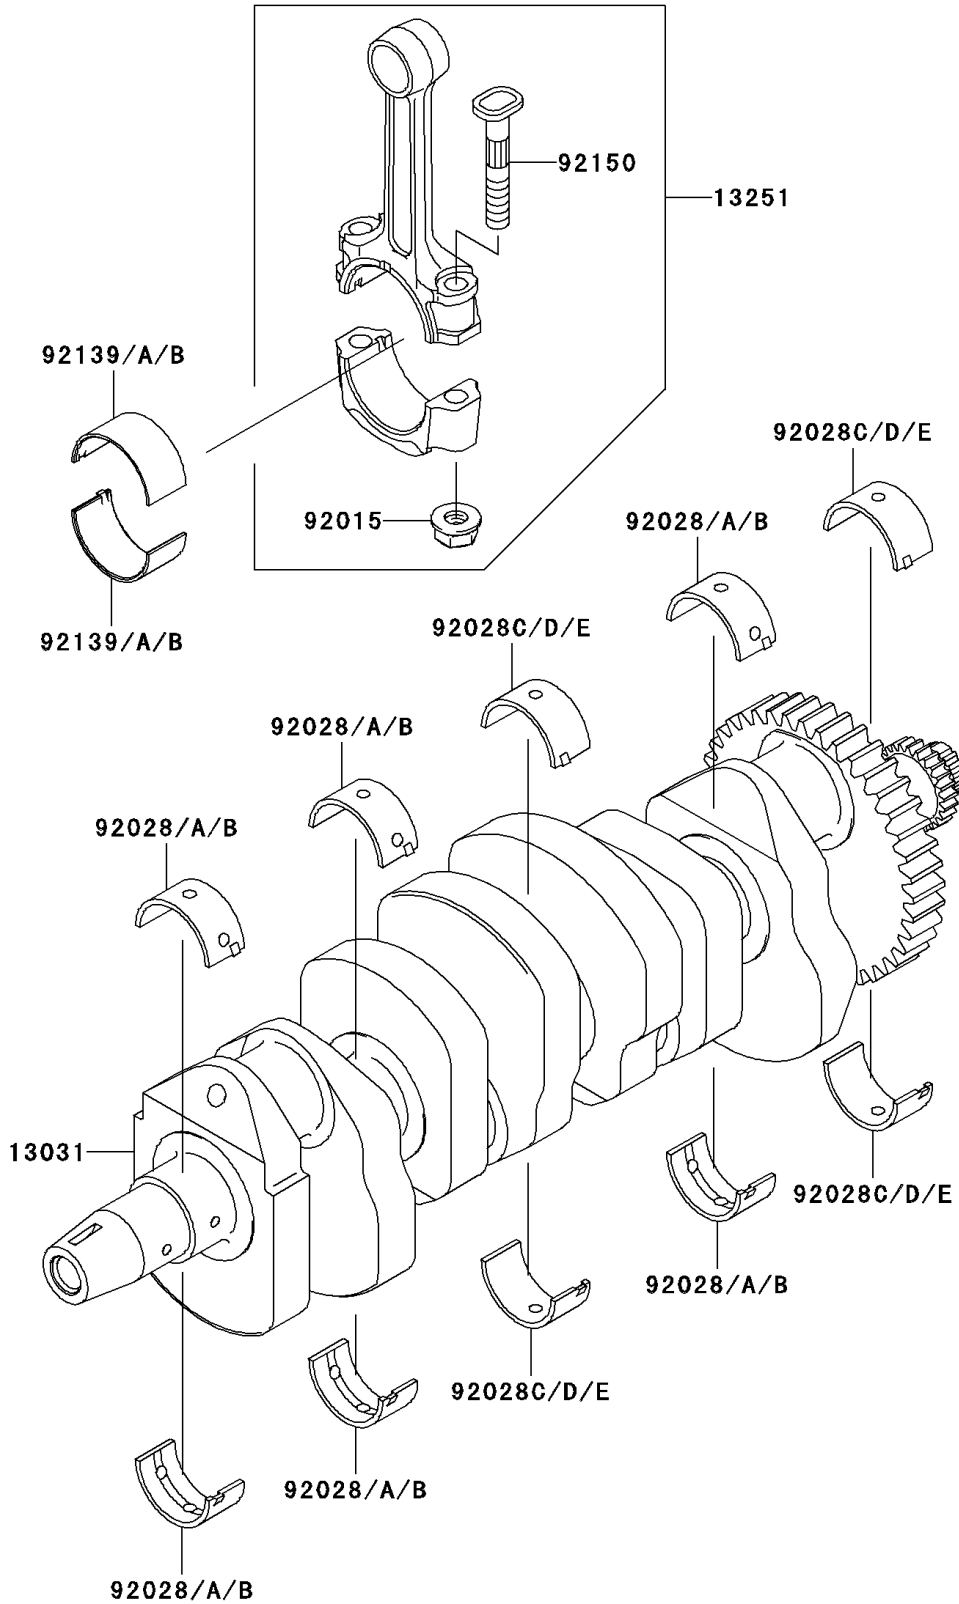

2003 Z1000 PARTS DIAGRAM

Crankshaft

E1321

2003 Z1000 PARTS LIST

Crankshaft

ITEM NAME	PART NUMBER	QUANTITY
CRANKSHAFT-COMP (Ref # 13031)	13031-0003	1
ROD-ASSY-CONNECTING,II (Ref # 13251)	13251-1145-II	4
NUT,FLANGED,8MM (Ref # 92015)	92015-1311	8
BUSHING,CRANK,BLUE (Ref # 92028)	92028-1827	6
BUSHING,CRANK,BLACK (Ref # 92028A)	92028-1828	AR
BUSHING,CRANK,BROWN (Ref # 92028B)	92028-1829	AR
BUSHING,CRANK,BLUE (Ref # 92028C)	92028-1866	4
BUSHING,CRANK,BLACK (Ref # 92028D)	92028-1867	AR
BUSHING,CRANK,BROWN (Ref # 92028E)	92028-1868	AR
BUSHING,CONNECTING ROD,BLUE (Ref # 92139)	92139-1108	8
BUSHING,CONNECTING ROD,BLACK (Ref # 92139A)	92139-1109	AR
BUSHING,CONNECTING ROD,BROWN (Ref # 92139B)	92139-1110	AR
BOLT,CONNECTING ROD,8MM (Ref # 92150)	92150-1216	8