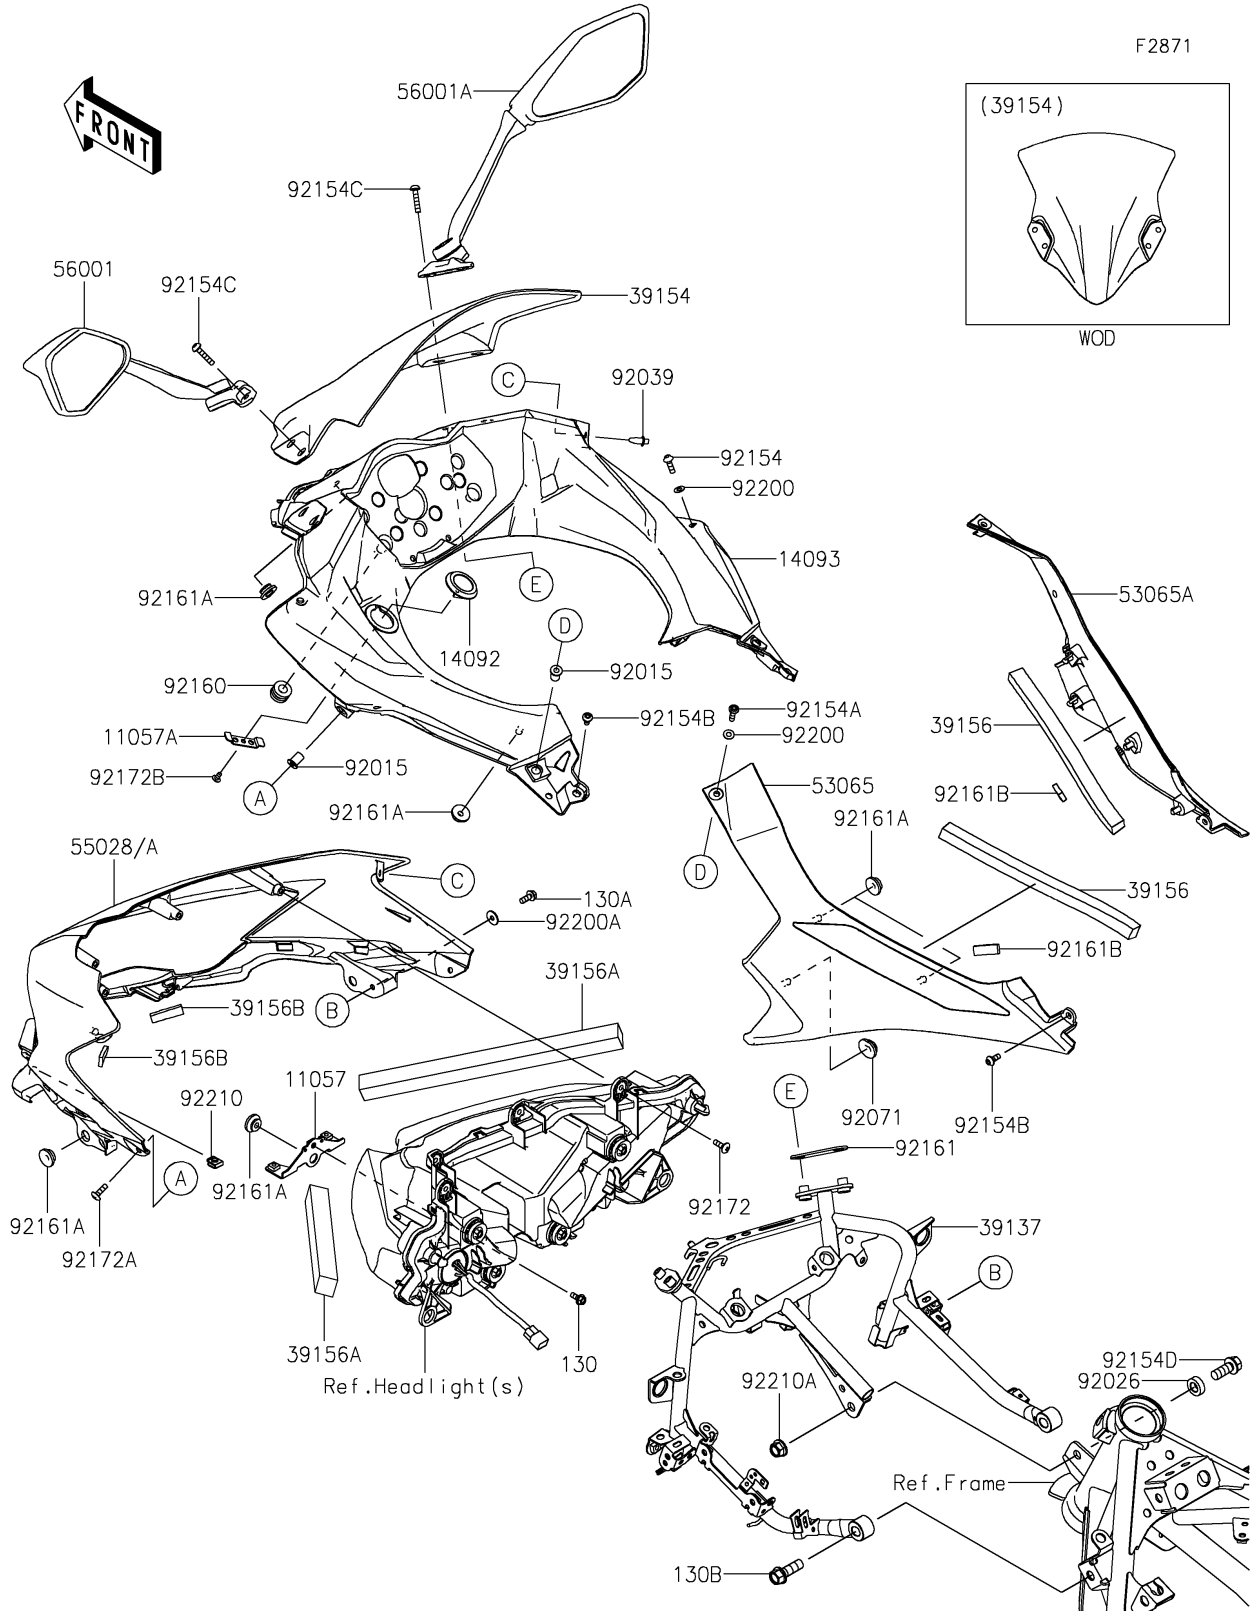

2021 NINJA® 400 PARTS DIAGRAM

Cowling

2021 NINJA® 400 PARTS LIST

Cowling

ITEM NAME	PART NUMBER	QUANTITY
BRACKET,HEAD LAMP,LWR (Ref # 11057)	11057-1199	1
BRACKET,DC SOCKET (Ref # 11057A)	11057-1249	1
COVER,DC SOCKET (Ref # 14092)	14092-0214	1
COVER,METER (Ref # 14093)	14093-0644	1
STAY-COMP,UPP COWL. (Ref # 39137)	39137-0679	1
WINDSHIELD (Ref # 39154)	39154-0369	1
PAD,13X240X16 (Ref # 39156)	39156-2297	2
PAD,20X290X20 (Ref # 39156A)	39156-2357	2
PAD,10X35X4 (Ref # 39156B)	39156-2380	2
COVER SEAT,LH (Ref # 53065)	53065-0042	1
COVER SEAT,RH (Ref # 53065A)	53065-0043	1
COWLING,UPP,P.RED (Ref # 55028)	55028-0690-234	1
COWLING,UPP,P.N.TEAL (Ref # 55028A)	55028-0690-68D	1
MIRROR-ASSY,LH (Ref # 56001)	56001-0378	1
MIRROR-ASSY,RH (Ref # 56001A)	56001-0379	1
NUT,WELL,5MM (Ref # 92015)	92015-1757	4
SPACER,10.5X20X6.5 (Ref # 92026)	92026-0835	1
RIVET (Ref # 92039)	92039-0060	2
GROMMET,20X24X7.5 (Ref # 92071)	92071-0766	2
BOLT,SOCKET,5X16 (Ref # 92154)	92154-0209	2
BOLT,SOCKET,5X20 (Ref # 92154A)	92154-0210	2
BOLT,SOCKET,5X12 (Ref # 92154B)	92154-1421	4
BOLT,SOCKET,6X25 (Ref # 92154C)	92154-2806	4
BOLT-FLANGED,10X25 (Ref # 92154D)	92154-4058	1
DAMPER,10X20X12 (Ref # 92160)	92160-1167	2
DAMPER (Ref # 92161)	92161-1467	2
DAMPER (Ref # 92161A)	92161-1531	10
DAMPER,10X28X5 (Ref # 92161B)	92161-2107	2
SCREW,TAPPING,5X16 (Ref # 92172)	92172-0427	4

2021 NINJA® 400 PARTS LIST

Cowling

ITEM NAME	PART NUMBER	QUANTITY
SCREW,TRUSS HEAD,5X16 (Ref # 92172A)	92172-1222	2
SCREW,CROSS,4X8 (Ref # 92172B)	92172-1227	1
WASHER,NYLON,5.3X11.5X0.5 (Ref # 92200)	92200-0006	4
WASHER,5.2X16X1.2 (Ref # 92200A)	92200-0583	2
NUT (Ref # 92210)	92210-0571	2
NUT,LOCK,FLANGED,10MM (Ref # 92210A)	92210-1081	1
BOLT-FLANGED,5X12 (Ref # 130)	130BA0512	1
BOLT-FLANGED,5X14 (Ref # 130A)	130BA0514	2
BOLT-FLANGED,10X30 (Ref # 130B)	130CA1030	2