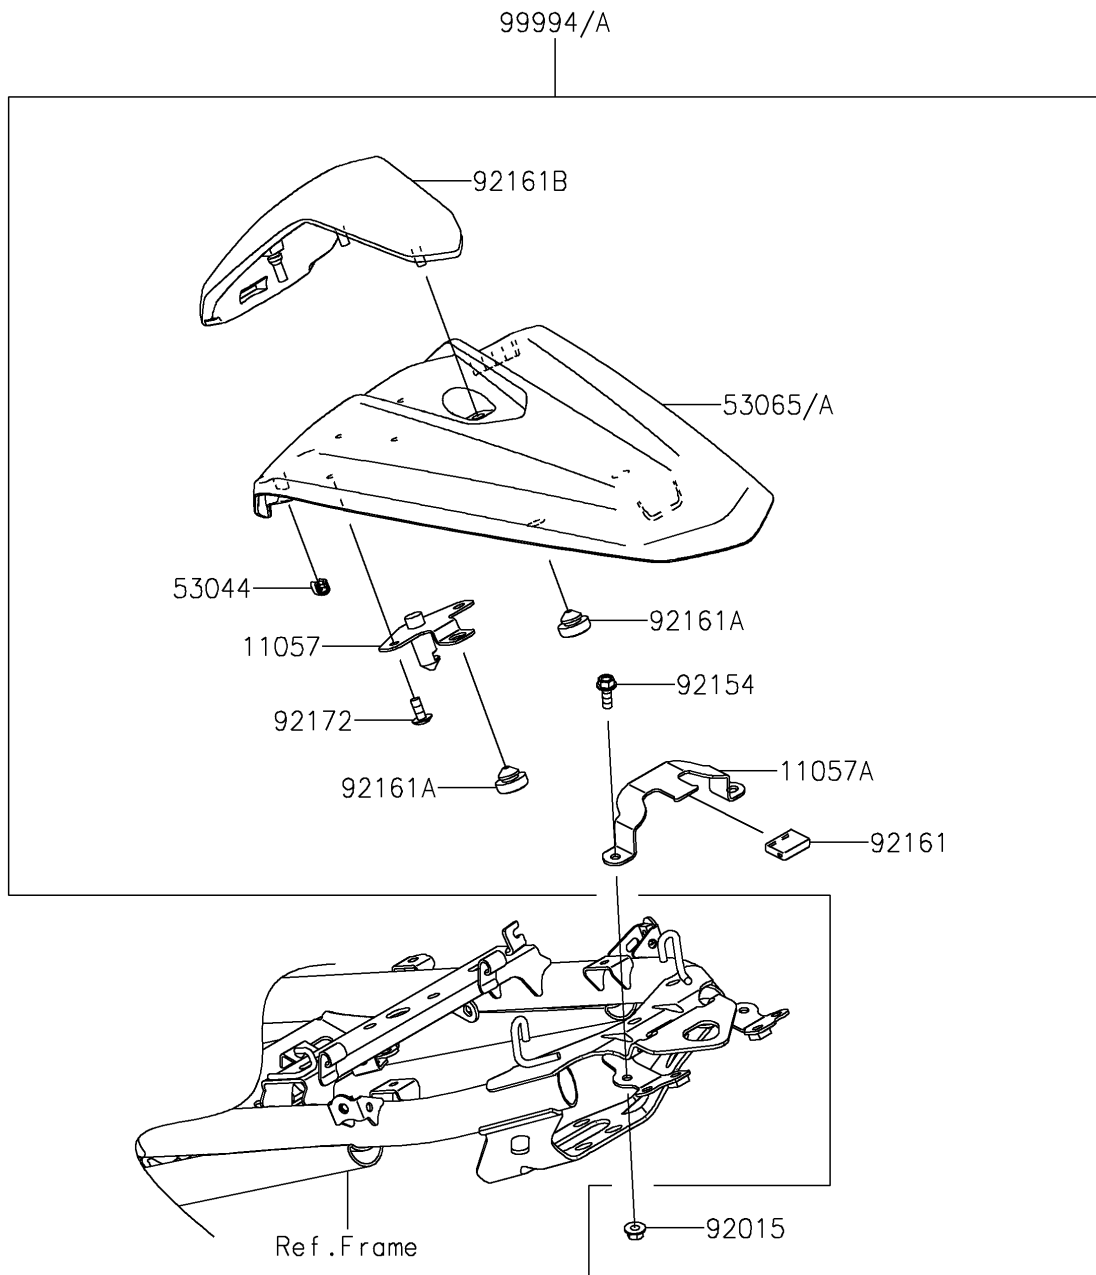

# 2021 NINJA® 400 PARTS DIAGRAM

Accessory(Single Seat Cover)

F2910

## 2021 NINJA® 400 PARTS LIST

Accessory(Single Seat Cover)

ITEM NAME	PART NUMBER	QUANTITY
BRACKET,COVER FIX (Ref # 11057)	11057-1241	1
BRACKET,FRAME FIX (Ref # 11057A)	11057-1242	1
TRIM,L=20 (Ref # 53044)	53044-0021	2
COVER SEAT,P.RED (Ref # 53065)	53065-0044-234	1
COVER SEAT,M.P.SILVER (Ref # 53065A)	53065-0044-GU	1
NUT,FLANGED,5MM (Ref # 92015)	92015-1656	2
BOLT,FLANGED,5X14 (Ref # 92154)	92154-2894	2
DAMPER,15X21X5.5 (Ref # 92161)	92161-1472	1
DAMPER,9.5X18X6 (Ref # 92161A)	92161-1473	3
DAMPER,SEAT COVER (Ref # 92161B)	92161-1988	1
SCREW,5X12 (Ref # 92172)	92172-0821	2
KIT,SINGLE SEAT COVER,P.RED (Ref # 99994)	99994-1038-234	1
KIT,SINGLE SEAT COVER,SILVER (Ref # 99994A)	99994-1038-GU	1