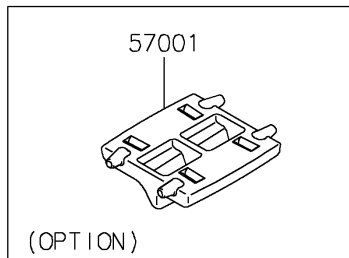

2021 NINJA® 400 PARTS DIAGRAM

Accessory(Decals)

F2910H

2021 NINJA® 400 PARTS LIST

Accessory(Decals)

ITEM NAME	PART NUMBER	QUANTITY
RIM STRIPE APPLICATOR (Ref # 57001)	57001-1752	AR
WHEEL RIM TAPE, GREEN (Ref # 99994)	99994-0932	1
WHEEL RIM TAPE, SILVER (Ref # 99994A)	99994-0933	1
KIT-ACCESSORY, TANK PAD (Ref # 99994B)	99994-1039	1