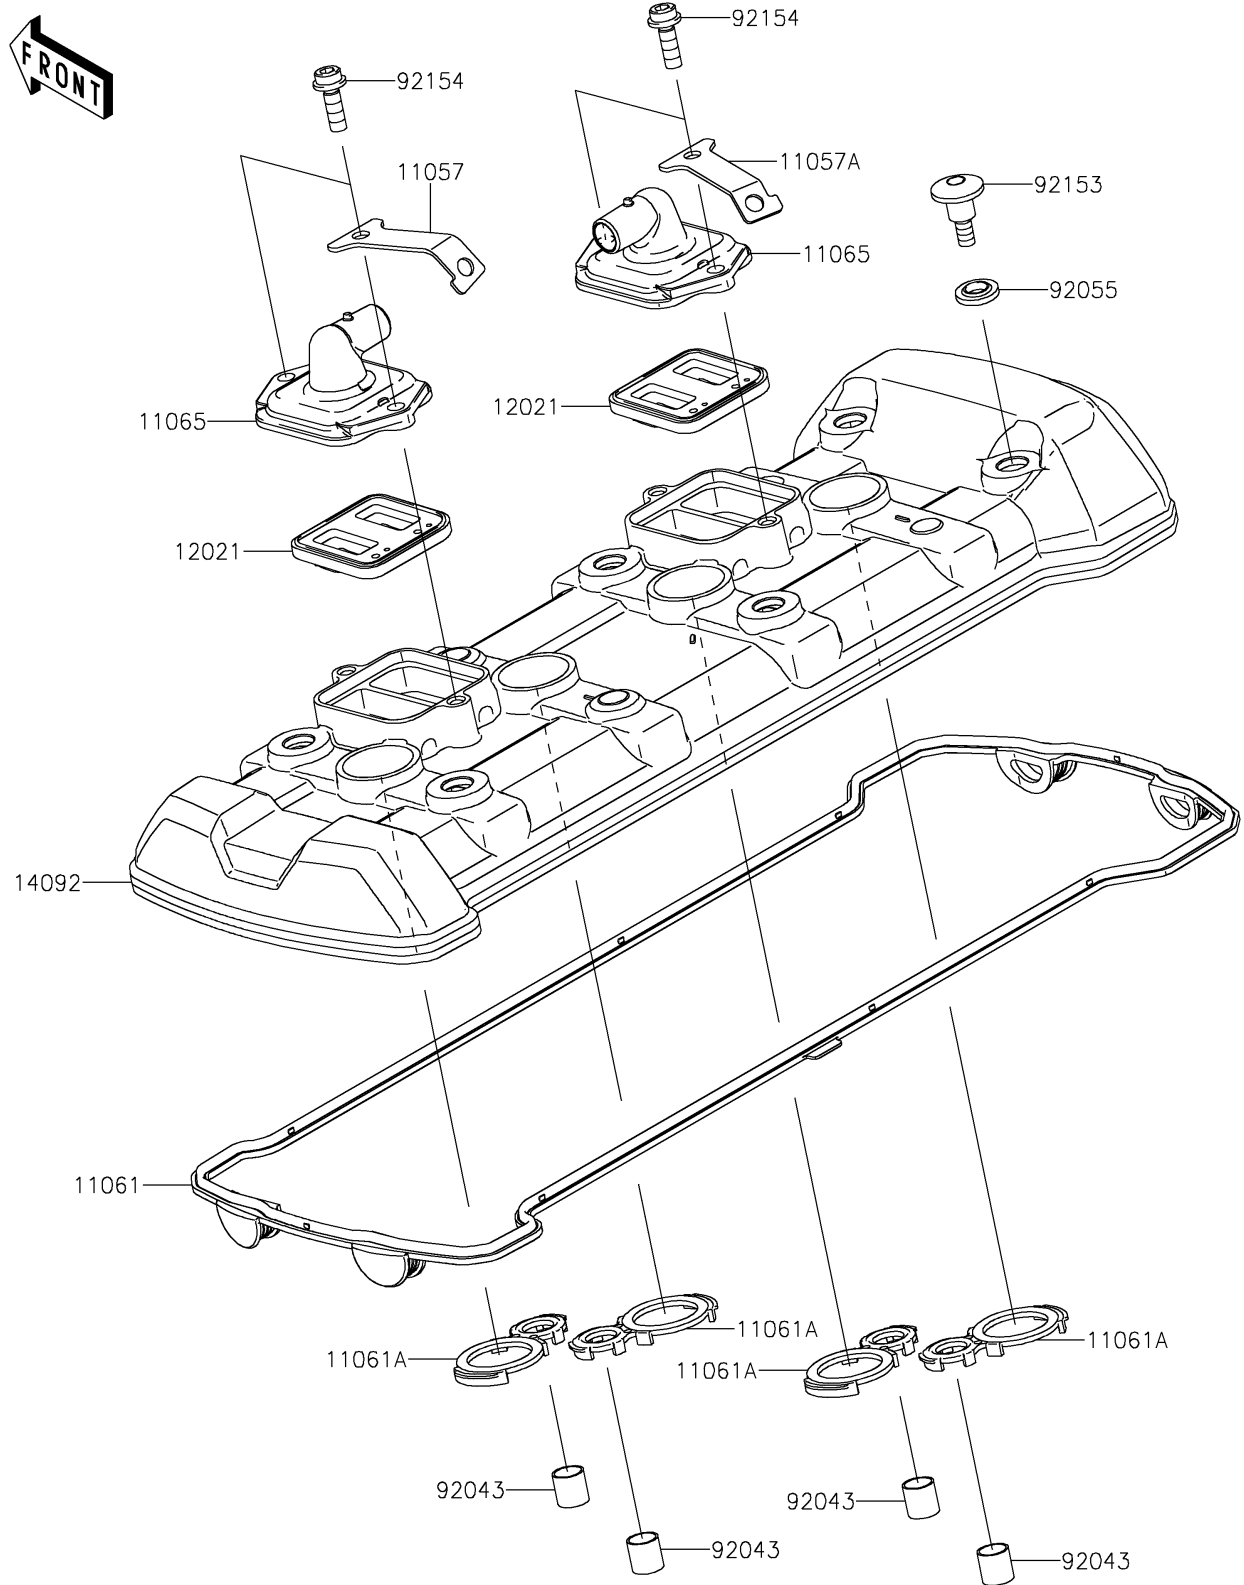

# 2021 VERSYS® 1000 SE LT+ PARTS DIAGRAM

Cylinder Head Cover

E1112

## 2021 VERSYS® 1000 SE LT+ PARTS LIST

### Cylinder Head Cover

ITEM NAME	PART NUMBER	QUANTITY
BRACKET,LH (Ref # 11057)	11057-1712	1
BRACKET,RH (Ref # 11057A)	11057-1713	1
GASKET,HEAD COVER (Ref # 11061)	11061-0914	1
GASKET,SPARK PLUG (Ref # 11061A)	11061-1213	4
CAP,HEAD COVER (Ref # 11065)	11065-0328	2
VALVE-ASSY-REED (Ref # 12021)	12021-0016	2
COVER,HEAD (Ref # 14092)	14092-0831	1
PIN,10.1X12X14 (Ref # 92043)	92043-4009	4
RING-O (Ref # 92055)	92055-0785	6
BOLT,SOCKET,6X22.5 (Ref # 92153)	92153-1779	6
BOLT,SOCKET,6X18 (Ref # 92154)	92154-0351	4