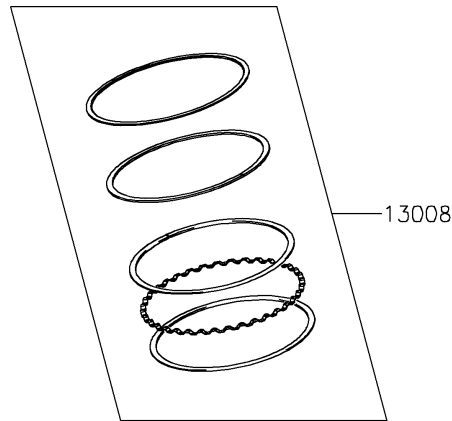

# 2021 VERSYS® 1000 SE LT+ PARTS DIAGRAM

Cylinder/Piston(s)

E1120

## 2021 VERSYS® 1000 SE LT+ PARTS LIST

Cylinder/Piston(s)

| ITEM NAME                          | PART NUMBER | QUANTITY |
|------------------------------------|-------------|----------|
| CYLINDER-ENGINE (Ref # 11005)      | 11005-0648  | 1        |
| GASKET,CYLINDER BASE (Ref # 11061) | 11061-0402  | 1        |
| PISTON-ENGINE (Ref # 13001)        | 13001-0799  | 4        |
| PIN-PISTON (Ref # 13002)           | 13002-0004  | 4        |
| RING-SET-PISTON (Ref # 13008)      | 13008-0572  | 4        |
| RING-SNAP (Ref # 92033)            | 92033-1054  | 8        |