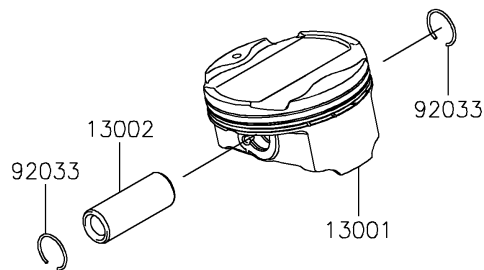

# 2021 VERSYS® 1000 SE LT+ PARTS DIAGRAM

Cylinder/Piston(s)

E1120

## 2021 VERSYS® 1000 SE LT+ PARTS LIST

Cylinder/Piston(s)

| ITEM NAME                          | PART NUMBER | QUANTITY |
|------------------------------------|-------------|----------|
| CYLINDER-ENGINE (Ref # 11005)      | 11005-0648  | 1        |
| GASKET,CYLINDER BASE (Ref # 11061) | 11061-0402  | 1        |
| PISTON-ENGINE (Ref # 13001)        | 13001-0799  | 4        |
| PIN-PISTON (Ref # 13002)           | 13002-0004  | 4        |
| RING-SET-PISTON (Ref # 13008)      | 13008-0572  | 4        |
| RING-SNAP (Ref # 92033)            | 92033-1054  | 8        |