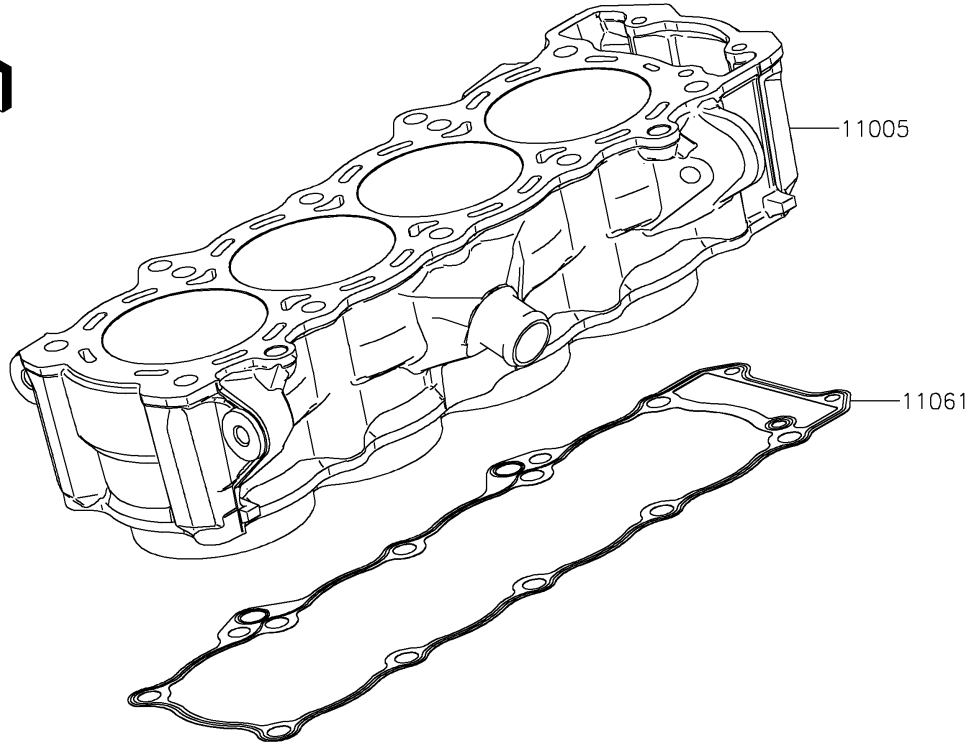

# 2021 VERSYS® 1000 SE LT+ PARTS DIAGRAM

Cylinder/Piston(s)

E1120

## 2021 VERSYS® 1000 SE LT+ PARTS LIST

Cylinder/Piston(s)

| ITEM NAME                          | PART NUMBER | QUANTITY |
|------------------------------------|-------------|----------|
| CYLINDER-ENGINE (Ref # 11005)      | 11005-0648  | 1        |
| GASKET,CYLINDER BASE (Ref # 11061) | 11061-0402  | 1        |
| PISTON-ENGINE (Ref # 13001)        | 13001-0799  | 4        |
| PIN-PISTON (Ref # 13002)           | 13002-0004  | 4        |
| RING-SET-PISTON (Ref # 13008)      | 13008-0572  | 4        |
| RING-SNAP (Ref # 92033)            | 92033-1054  | 8        |