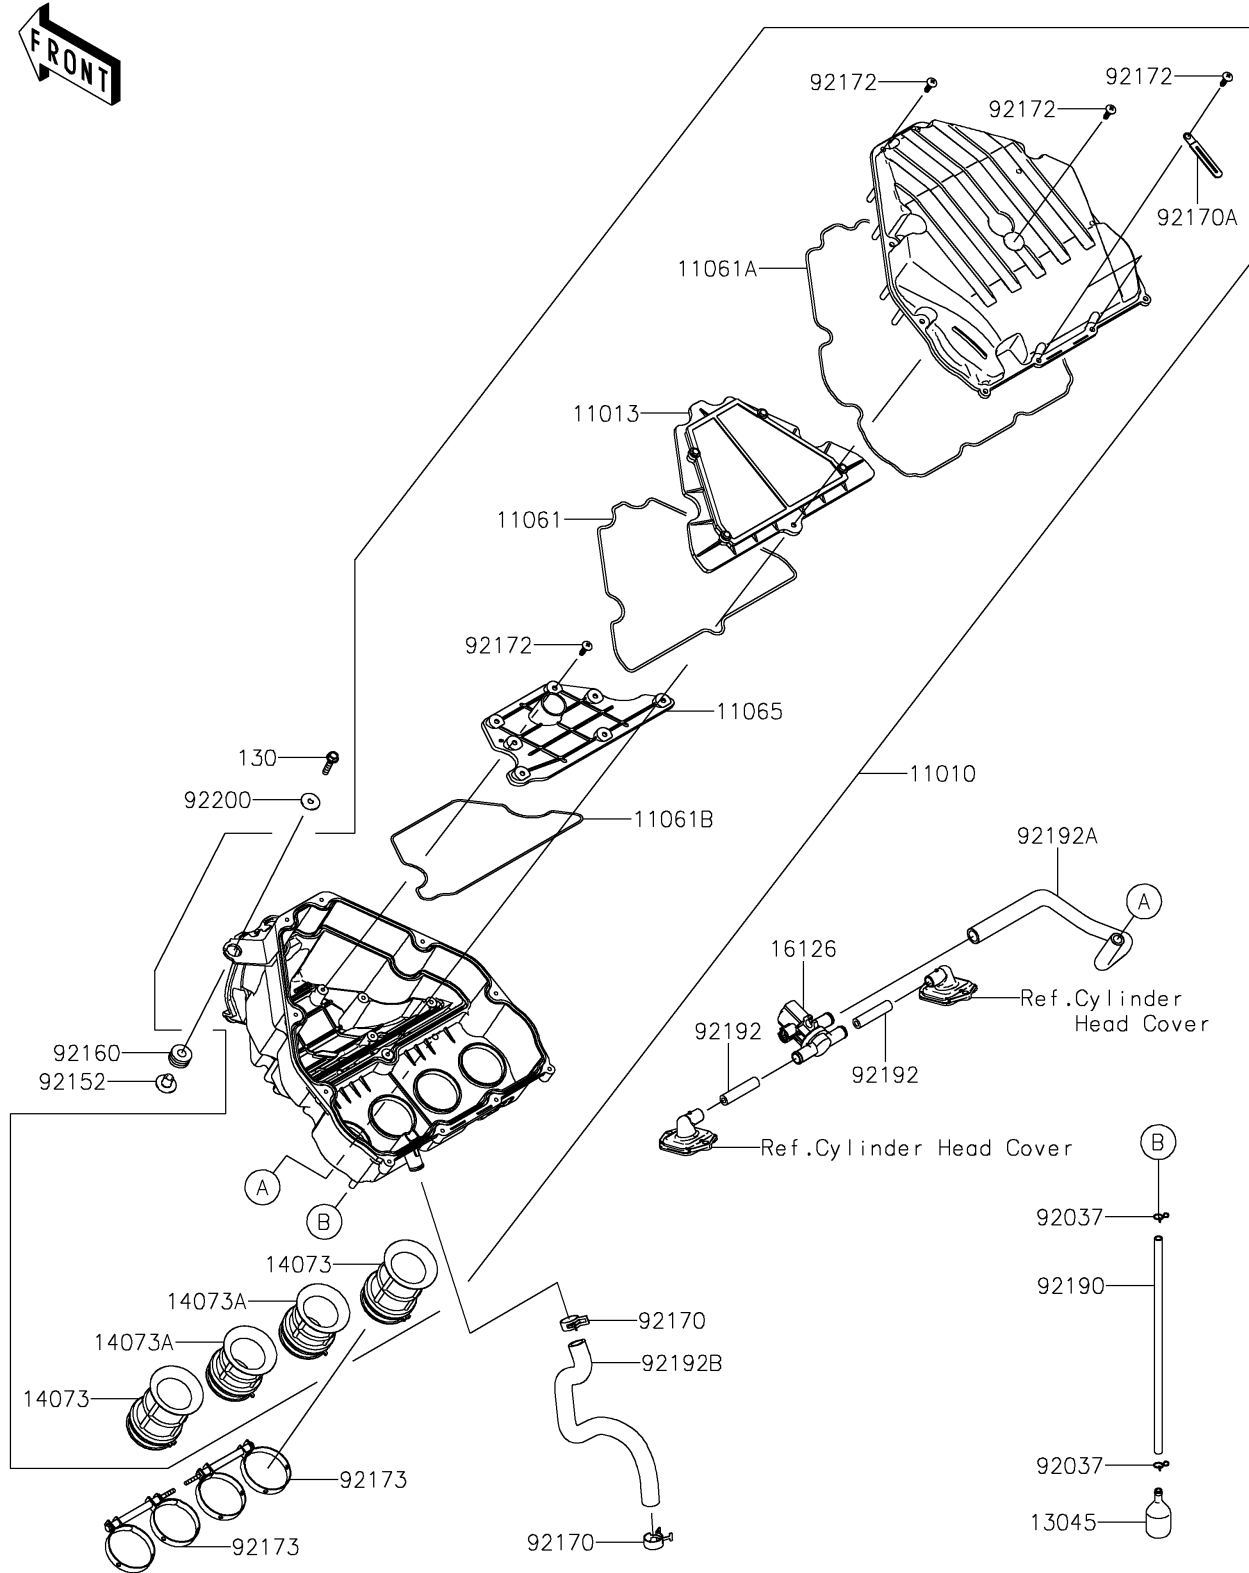

# 2021 VERSYS® 1000 SE LT+ PARTS DIAGRAM

Air Cleaner

E1130

## 2021 VERSYS® 1000 SE LT+ PARTS LIST

### Air Cleaner

ITEM NAME	PART NUMBER	QUANTITY
FILTER-ASSY-AIR (Ref # 11010)	11010-0892	1
ELEMENT-AIR FILTER (Ref # 11013)	11013-0712	1
GASKET,ELEMENT (Ref # 11061)	11061-0405	1
GASKET,CASE (Ref # 11061A)	11061-0406	1
GASKET (Ref # 11061B)	11061-0424	1
CAP (Ref # 11065)	11065-1296	1
RECEIVER-OIL (Ref # 13045)	13045-1057	1
DUCT,#1&#4 (Ref # 14073)	14073-0904	2
DUCT,#2&#3 (Ref # 14073A)	14073-0905	2
VALVE,AIR SWITCHING (Ref # 16126)	16126-0745	1
CLAMP (Ref # 92037)	92037-1712	2
COLLAR,6.5X10.5X13.1 (Ref # 92152)	92152-0547	1
DAMPER (Ref # 92160)	92160-1162	1
CLAMP (Ref # 92170)	92170-1060	2
CLAMP (Ref # 92170A)	92170-1514	2
SCREW,TAPPING,5X20 (Ref # 92172)	92172-0483	18
CLAMP,FUNNEL (Ref # 92173)	92173-2104	2
TUBE,6X9X300 (Ref # 92190)	92190-1253	1
TUBE,HEAD-ASWV (Ref # 92192)	92192-0843	2
TUBE,BLOWBY (Ref # 92192A)	92192-0845	1
TUBE,ASWV-A/C (Ref # 92192B)	92192-1913	1
WASHER,6.5X22X1.6 (Ref # 92200)	92200-1087	1
BOLT-FLANGED,6X30 (Ref # 130)	130BB0630	1