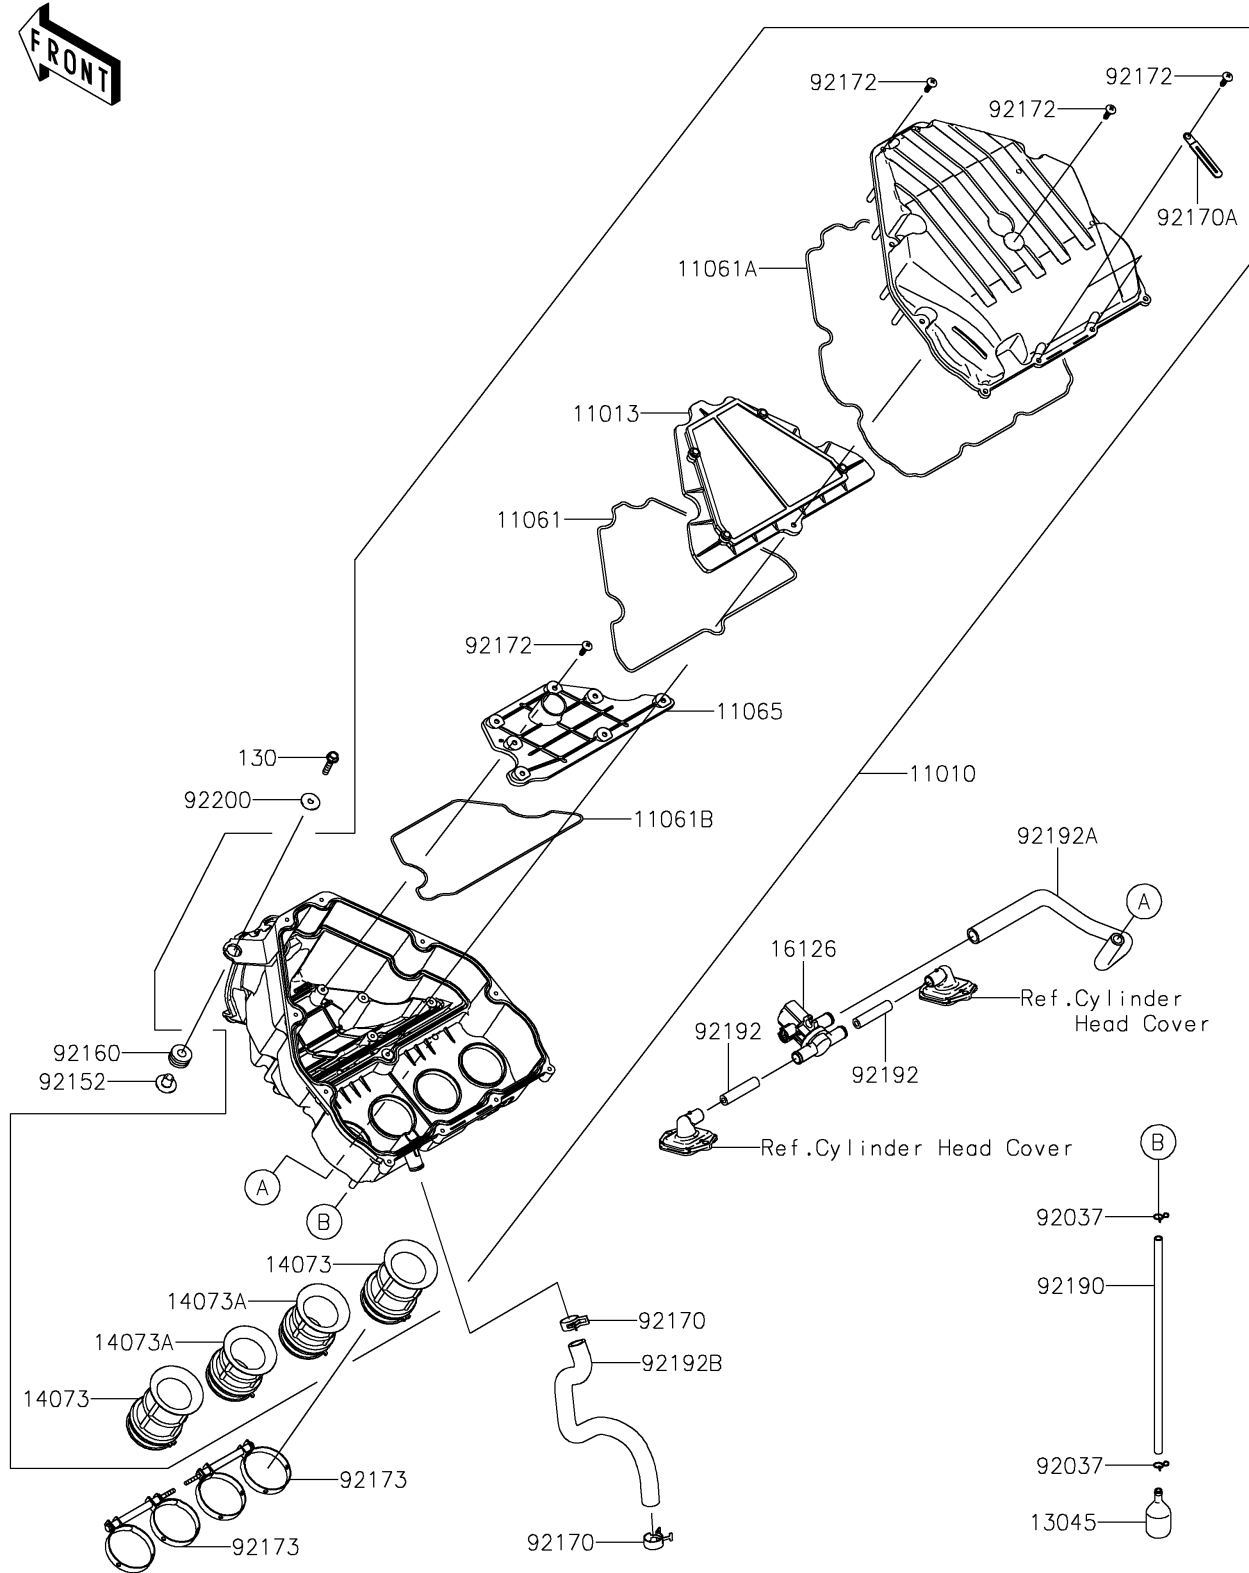

2022 Versys® 1000 SE LT+ PARTS DIAGRAM

Air Cleaner

E1130

2022 Versys® 1000 SE LT+ PARTS LIST

Air Cleaner

ITEM NAME	PART NUMBER	QUANTITY
FILTER-ASSY-AIR (Ref # 11010)	11010-0892	1
ELEMENT-AIR FILTER (Ref # 11013)	11013-0712	1
GASKET,ELEMENT (Ref # 11061)	11061-0405	1
GASKET,CASE (Ref # 11061A)	11061-0406	1
GASKET (Ref # 11061B)	11061-0424	1
CAP (Ref # 11065)	11065-1296	1
RECEIVER-OIL (Ref # 13045)	13045-1057	1
DUCT,#1 (Ref # 14073)	14073-0904	2
DUCT,#2 (Ref # 14073A)	14073-0905	2
VALVE,AIR SWITCHING (Ref # 16126)	16126-0745	1
CLAMP (Ref # 92037)	92037-1712	2
COLLAR,6.5X10.5X13.1 (Ref # 92152)	92152-0547	1
DAMPER (Ref # 92160)	92160-1162	1
CLAMP (Ref # 92170)	92170-1060	2
CLAMP (Ref # 92170A)	92170-1514	2
SCREW,TAPPING,5X20 (Ref # 92172)	92172-0483	18
CLAMP,FUNNEL (Ref # 92173)	92173-2104	2
TUBE,6X9X300 (Ref # 92190)	92190-1253	1
TUBE,HEAD-ASWV (Ref # 92192)	92192-0843	2
TUBE,BLOWBY (Ref # 92192A)	92192-0845	1
TUBE,ASWV-A/C (Ref # 92192B)	92192-1913	1
WASHER,6.5X22X1.6 (Ref # 92200)	92200-1087	1
BOLT-FLANGED,6X30 (Ref # 130)	130BB0630	1