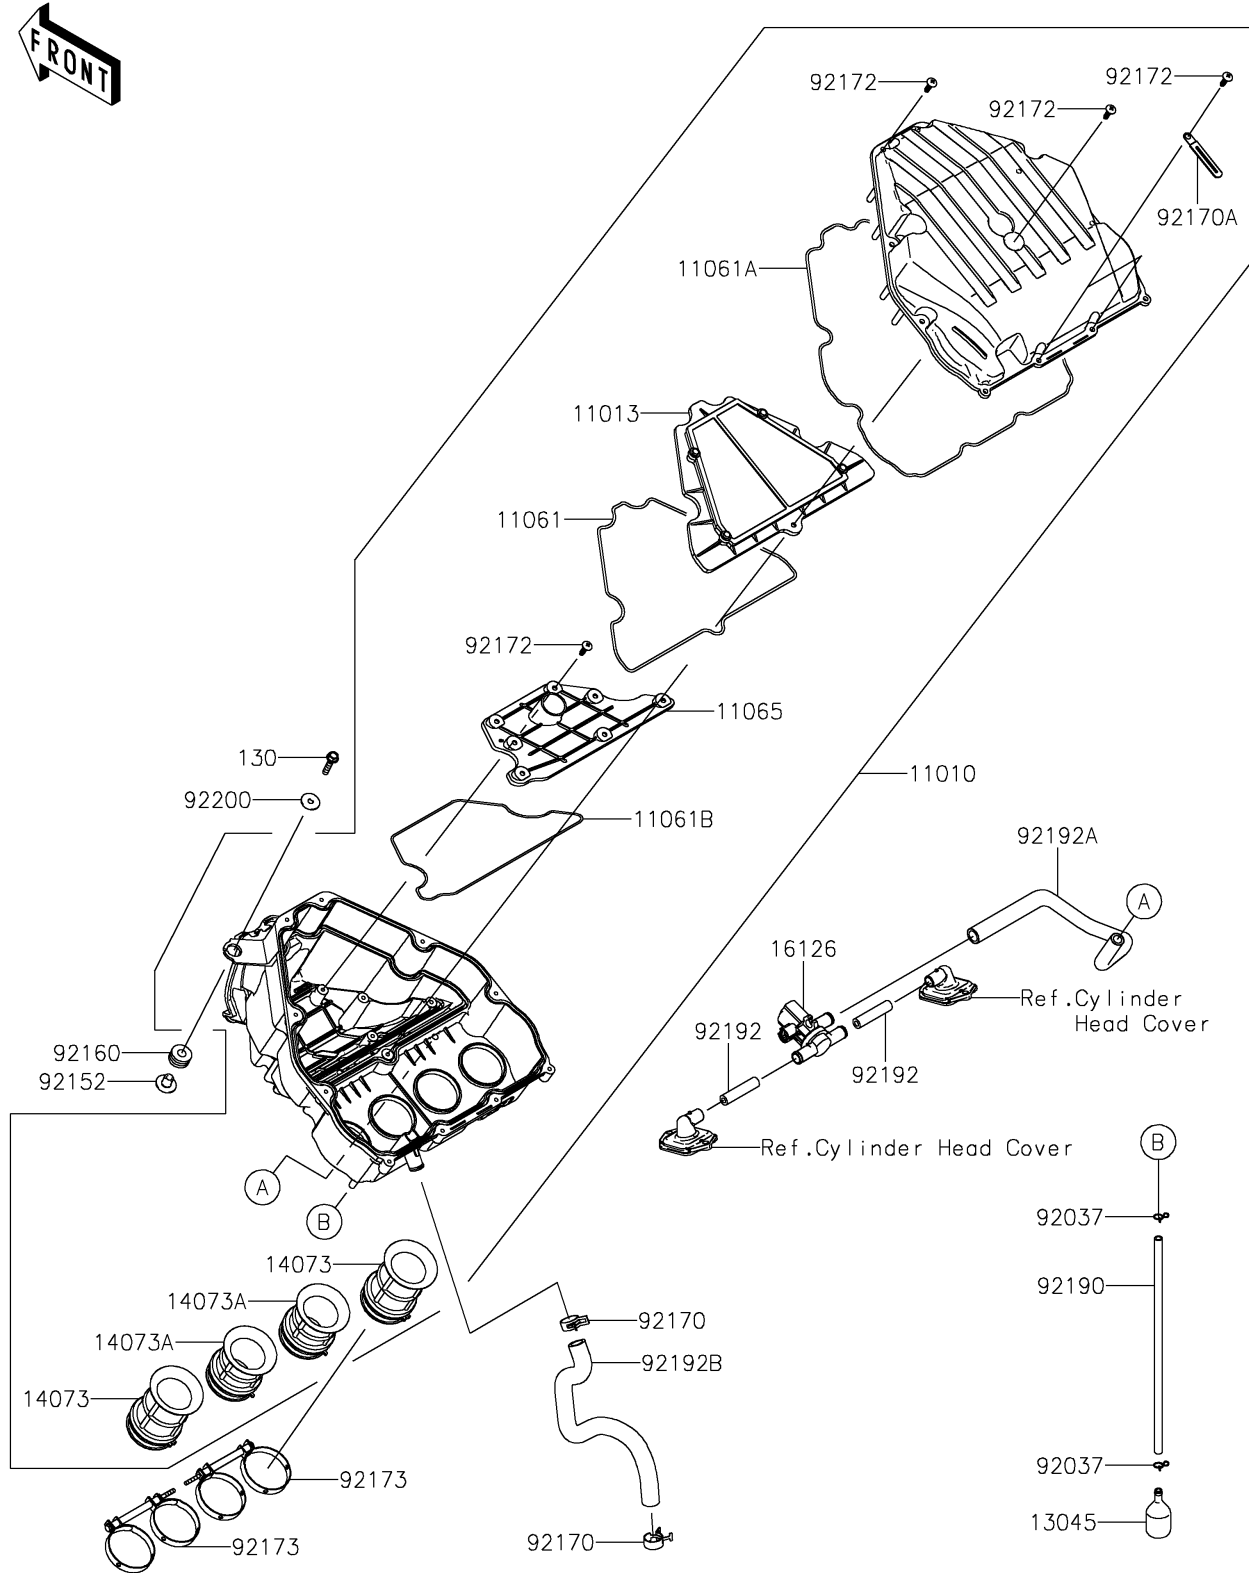

2023 Versys 1000 SE LT+ PARTS DIAGRAM

Air Cleaner

E1130

2023 Versys 1000 SE LT+ PARTS LIST

Air Cleaner

ITEM NAME	PART NUMBER	QUANTITY
FILTER-ASSY-AIR (Ref # 11010)	11010-0892	1
ELEMENT-AIR FILTER (Ref # 11013)	11013-0712	1
GASKET,ELEMENT (Ref # 11061)	11061-0405	1
GASKET,CASE (Ref # 11061A)	11061-0406	1
GASKET (Ref # 11061B)	11061-0424	1
CAP (Ref # 11065)	11065-1296	1
RECEIVER-OIL (Ref # 13045)	13045-1057	1
DUCT,#1 (Ref # 14073)	14073-0904	2
DUCT,#2 (Ref # 14073A)	14073-0905	2
VALVE,AIR SWITCHING (Ref # 16126)	16126-0745	1
CLAMP (Ref # 92037)	92037-1712	2
COLLAR,6.5X10.5X13.1 (Ref # 92152)	92152-0547	1
DAMPER (Ref # 92160)	92160-1162	1
CLAMP (Ref # 92170)	92170-1060	2
CLAMP (Ref # 92170A)	92170-1514	2
SCREW,TAPPING,5X20 (Ref # 92172)	92172-0483	18
CLAMP,FUNNEL (Ref # 92173)	92173-2104	2
TUBE,6X9X300 (Ref # 92190)	92190-1253	1
TUBE,HEAD-ASWV (Ref # 92192)	92192-0843	2
TUBE,BLOWBY (Ref # 92192A)	92192-0845	1
TUBE,ASWV-A/C (Ref # 92192B)	92192-1913	1
WASHER,6.5X22X1.6 (Ref # 92200)	92200-1087	1
BOLT-FLANGED,6X30 (Ref # 130)	130BB0630	1