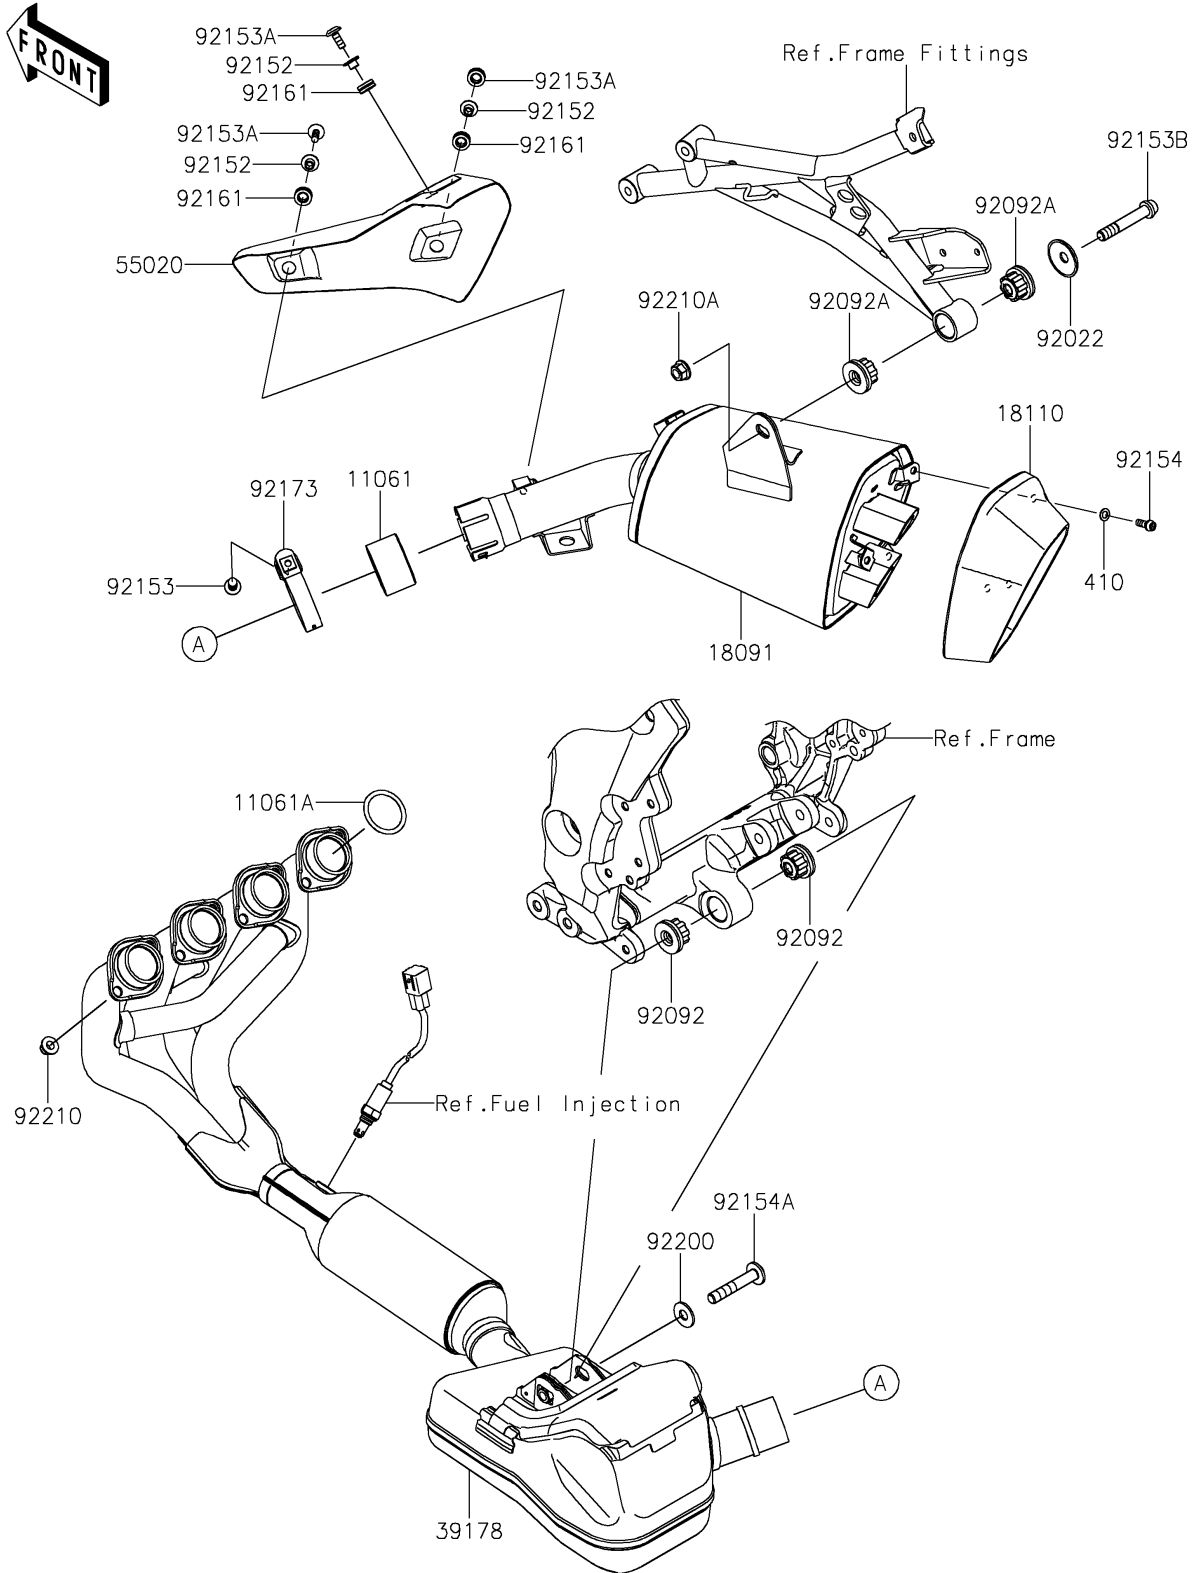

# 2021 VERSYS® 1000 SE LT+ PARTS DIAGRAM

Muffler(s)

E1140

## 2021 VERSYS® 1000 SE LT+ PARTS LIST

### Muffler(s)

ITEM NAME	PART NUMBER	QUANTITY
GASKET,MUFFLER CONNECTING (Ref # 11061)	11061-0726	1
GASKET,EXHAUST PIPE HOLDER (Ref # 11061A)	11061-1373	4
BODY-COMP-MUFFLER (Ref # 18091)	18091-1157	1
BODY END-MUFFLER (Ref # 18110)	18110-0208	1
MANIFOLD-COMP-EXHAUST (Ref # 39178)	39178-0431	1
GUARD,HEAT (Ref # 55020)	55020-2239	1
WASHER (Ref # 92022)	92022-289	1
BUSHING-RUBBER (Ref # 92092)	92092-1081	2
BUSHING-RUBBER,MUFFLER (Ref # 92092A)	92092-1087	2
COLLAR,6.3X8.3X16 (Ref # 92152)	92152-0286	3
BOLT,8X45 (Ref # 92153)	92153-0702	1
BOLT,SOCKET,6X16 (Ref # 92153A)	92153-1526	3
BOLT,SOCKET,10X60 (Ref # 92153B)	92153-1837	1
BOLT,SOCKET,6X16 (Ref # 92154)	92154-1454	3
BOLT,SOCKET,10X65 (Ref # 92154A)	92154-2642	1
DAMPER (Ref # 92161)	92161-0306	3
CLAMP (Ref # 92173)	92173-1320	1
WASHER,10.5X25X2.0 (Ref # 92200)	92200-1377	1
NUT,8MM (Ref # 92210)	92210-0076	8
NUT,LOCK,FLANGED,10MM (Ref # 92210A)	92210-1139	1
WASHER-PLAIN-SMALL,6MM (Ref # 410)	410S0600	3