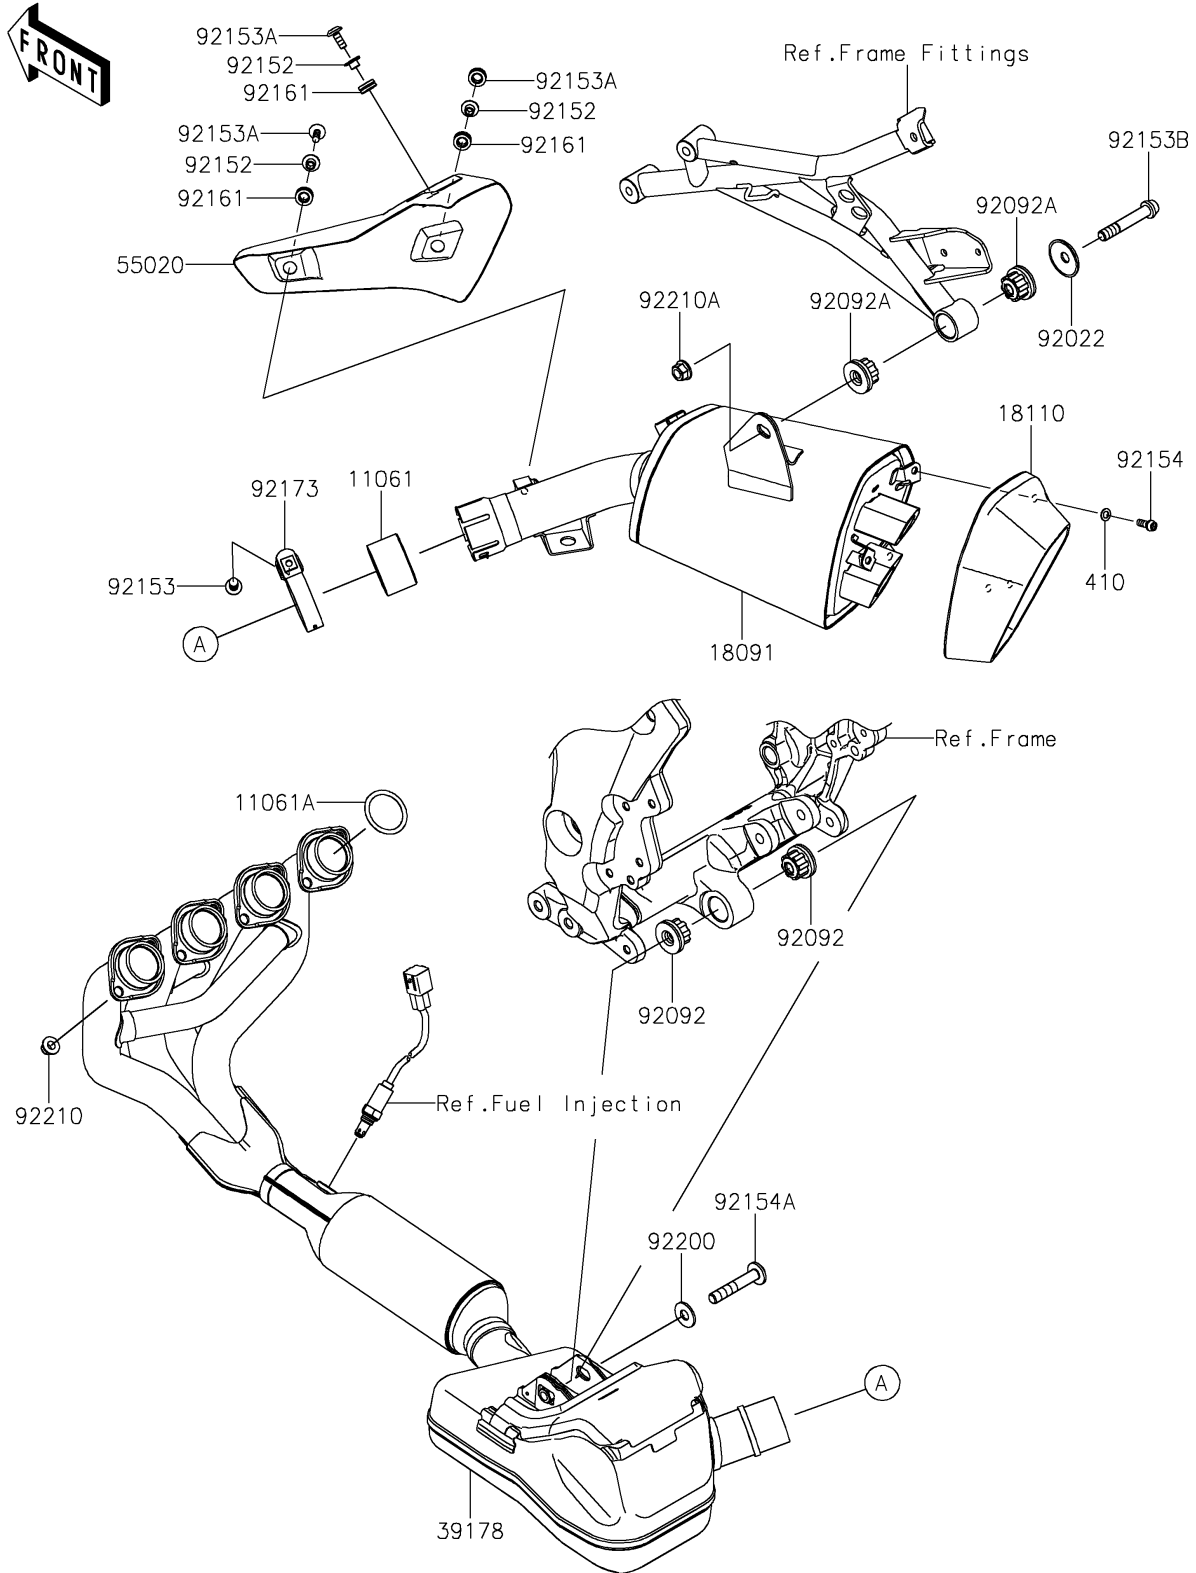

# 2022 Versys® 1000 SE LT+ PARTS DIAGRAM

Muffler(s)

E1140

## 2022 Versys® 1000 SE LT+ PARTS LIST

### Muffler(s)

ITEM NAME	PART NUMBER	QUANTITY
GASKET,MUFFLER CONNECTING (Ref # 11061)	11061-0726	1
GASKET,EXHAUST PIPE HOLDER (Ref # 11061A)	11061-1373	4
BODY-COMP-MUFFLER (Ref # 18091)	18091-1157	1
BODY END-MUFFLER (Ref # 18110)	18110-0208	1
MANIFOLD-COMP-EXHAUST (Ref # 39178)	39178-0431	1
GUARD,HEAT (Ref # 55020)	55020-2239	1
WASHER (Ref # 92022)	92022-289	1
BUSHING-RUBBER (Ref # 92092)	92092-1081	2
BUSHING-RUBBER,MUFFLER (Ref # 92092A)	92092-1087	2
COLLAR,6.3X8.3X16 (Ref # 92152)	92152-0286	3
BOLT,8X45 (Ref # 92153)	92153-0702	1
BOLT,SOCKET,6X16 (Ref # 92153A)	92153-1526	3
BOLT,SOCKET,10X60 (Ref # 92153B)	92153-1837	1
BOLT,SOCKET,6X16 (Ref # 92154)	92154-1454	3
BOLT,SOCKET,10X65 (Ref # 92154A)	92154-2642	1
DAMPER (Ref # 92161)	92161-0306	3
CLAMP (Ref # 92173)	92173-1320	1
WASHER,10.5X25X2.0 (Ref # 92200)	92200-1377	1
NUT,8MM (Ref # 92210)	92210-0076	8
NUT,LOCK,FLANGED,10MM (Ref # 92210A)	92210-1139	1
WASHER-PLAIN-SMALL,6MM (Ref # 410)	410S0600	3