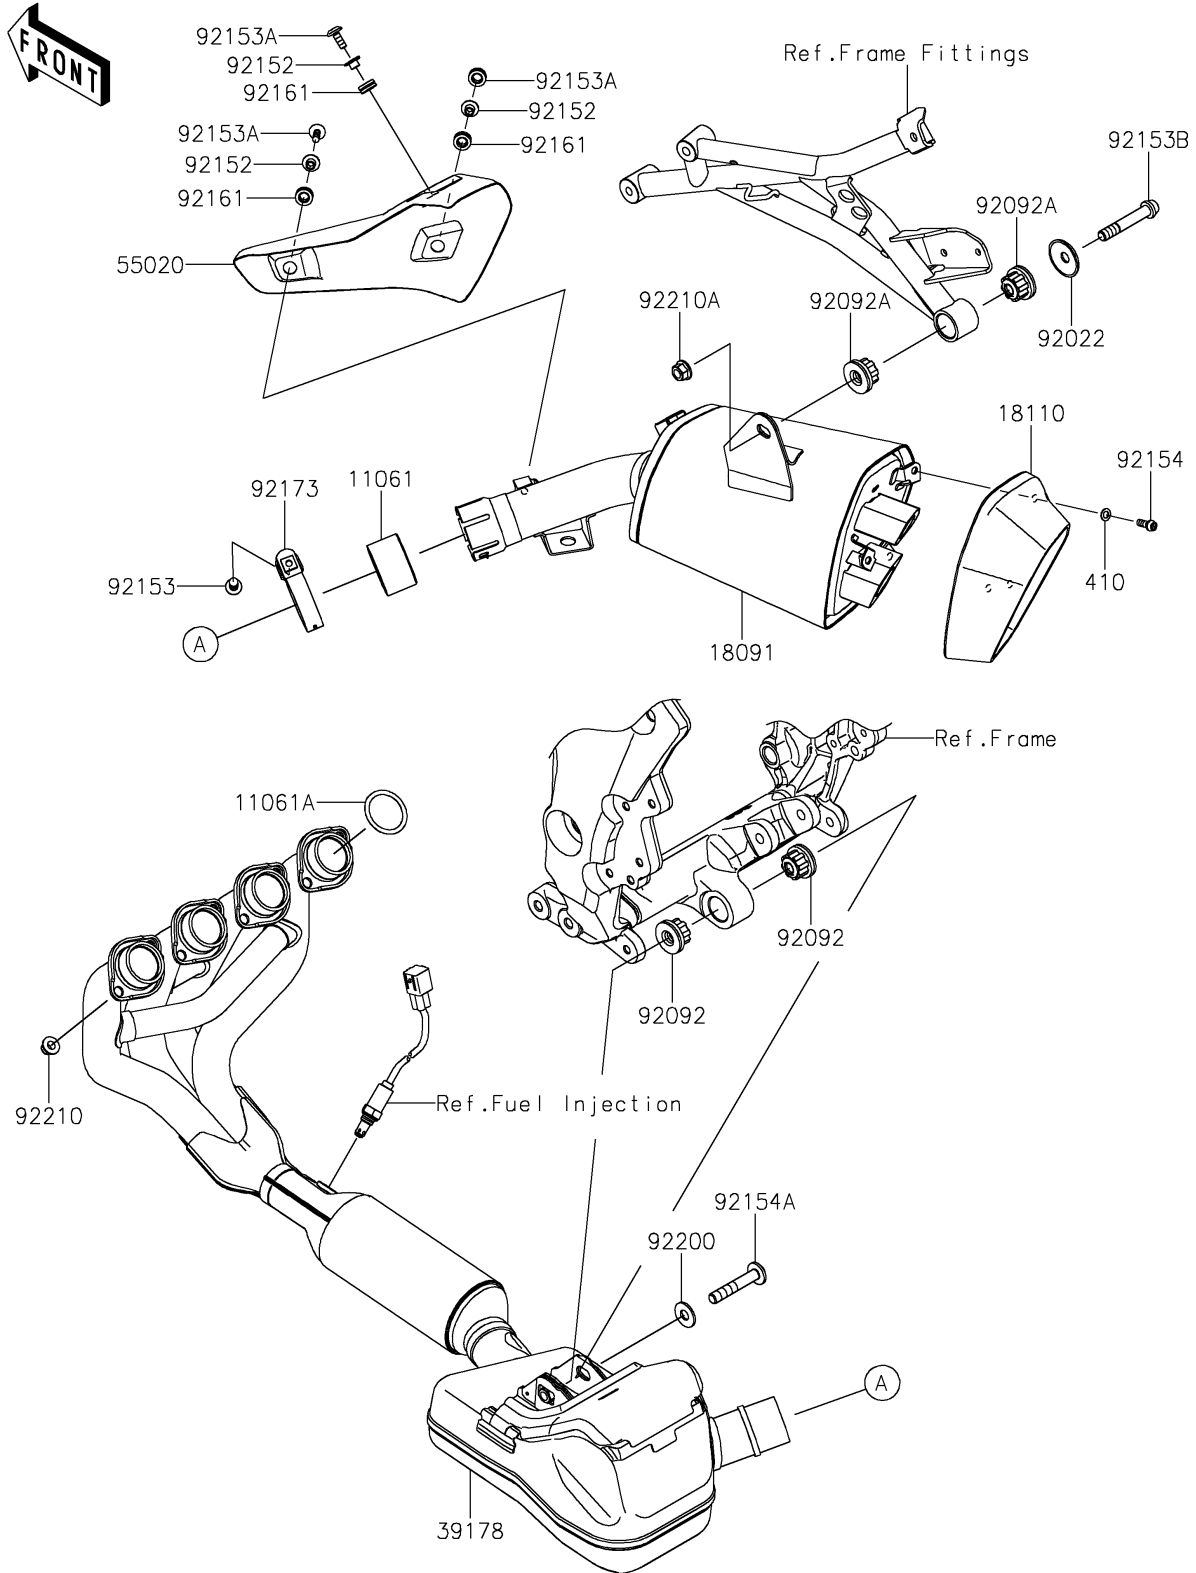

2022 Versys® 1000 SE LT+ PARTS DIAGRAM

Muffler(s)

E1140

2022 Versys® 1000 SE LT+ PARTS LIST

Muffler(s)

ITEM NAME	PART NUMBER	QUANTITY
GASKET,MUFFLER CONNECTING (Ref # 11061)	11061-0726	1
GASKET,EXHAUST PIPE HOLDER (Ref # 11061A)	11061-1373	4
BODY-COMP-MUFFLER (Ref # 18091)	18091-1157	1
BODY END-MUFFLER (Ref # 18110)	18110-0208	1
MANIFOLD-COMP-EXHAUST (Ref # 39178)	39178-0431	1
GUARD,HEAT (Ref # 55020)	55020-2239	1
WASHER (Ref # 92022)	92022-289	1
BUSHING-RUBBER (Ref # 92092)	92092-1081	2
BUSHING-RUBBER,MUFFLER (Ref # 92092A)	92092-1087	2
COLLAR,6.3X8.3X16 (Ref # 92152)	92152-0286	3
BOLT,8X45 (Ref # 92153)	92153-0702	1
BOLT,SOCKET,6X16 (Ref # 92153A)	92153-1526	3
BOLT,SOCKET,10X60 (Ref # 92153B)	92153-1837	1
BOLT,SOCKET,6X16 (Ref # 92154)	92154-1454	3
BOLT,SOCKET,10X65 (Ref # 92154A)	92154-2642	1
DAMPER (Ref # 92161)	92161-0306	3
CLAMP (Ref # 92173)	92173-1320	1
WASHER,10.5X25X2.0 (Ref # 92200)	92200-1377	1
NUT,8MM (Ref # 92210)	92210-0076	8
NUT,LOCK,FLANGED,10MM (Ref # 92210A)	92210-1139	1
WASHER-PLAIN-SMALL,6MM (Ref # 410)	410S0600	3