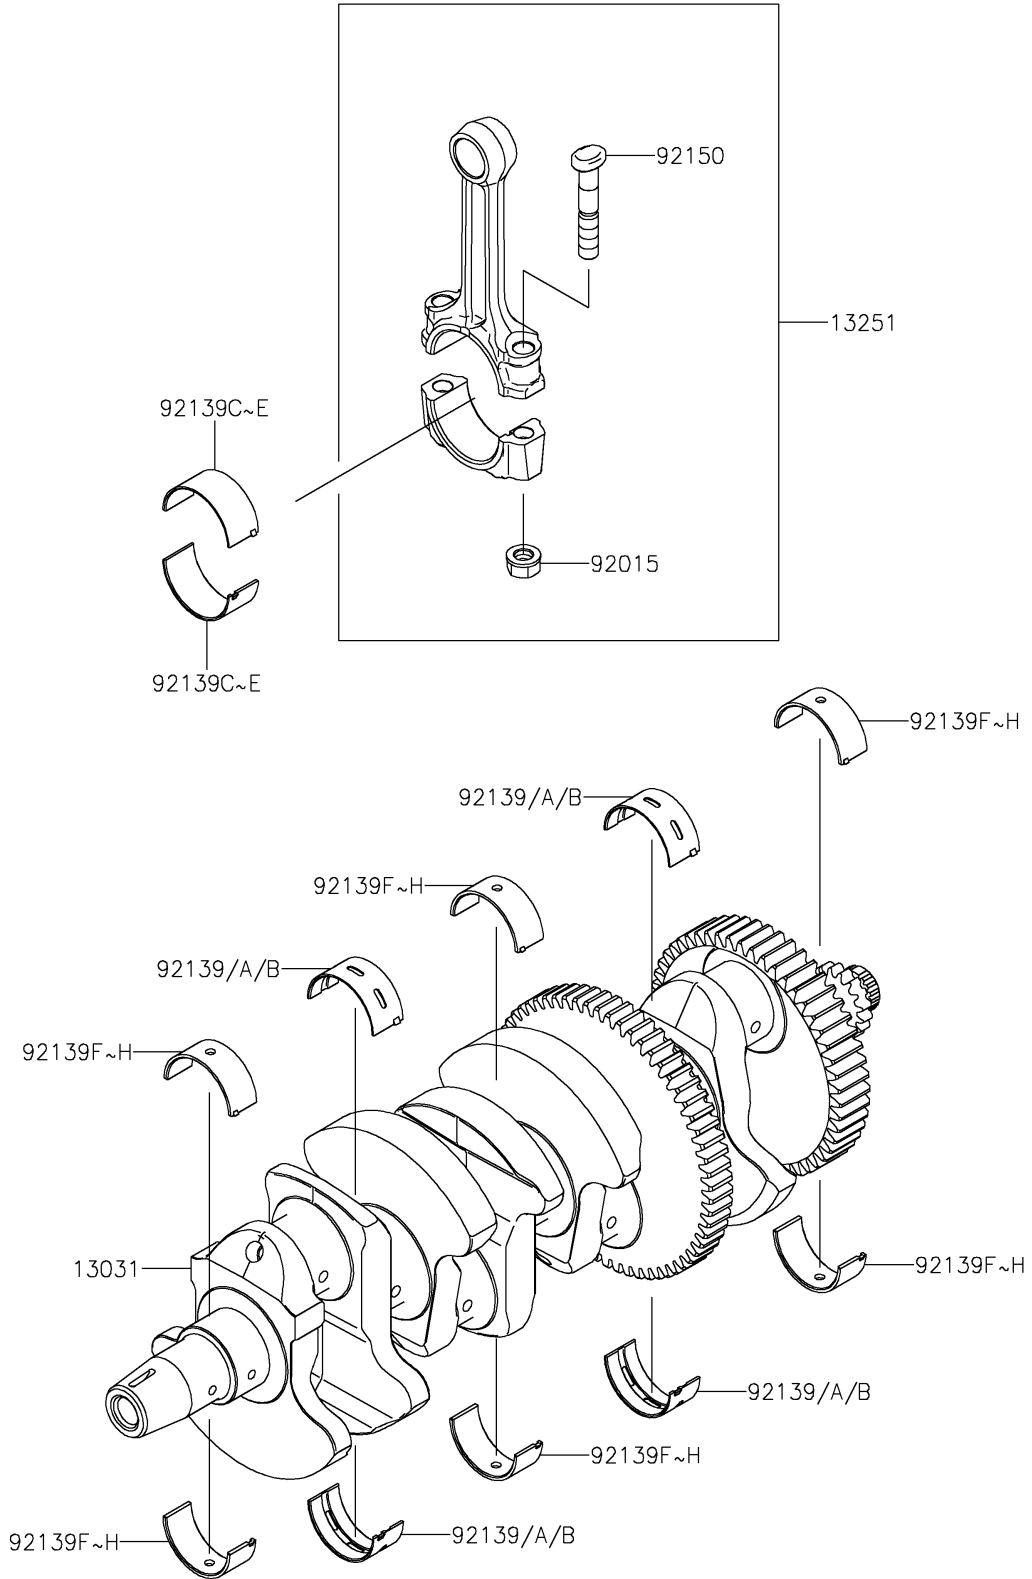

# 2021 VERSYS® 1000 SE LT+ PARTS DIAGRAM

Crankshaft

E1321

## 2021 VERSYS® 1000 SE LT+ PARTS LIST

### Crankshaft

| ITEM NAME                                   | PART NUMBER   | QUANTITY |
|---|---------------|----------|
| CRANKSHAFT-COMP (Ref # 13031)               | 13031-0935    | 1        |
| ROD-ASSY-CONNECTING,II (Ref # 13251)        | 13251-0739-II | 4        |
| NUT,FLANGED,8MM (Ref # 92015)               | 92015-1311    | 8        |
| BUSHING,CRANK #2&#4,BLUE (Ref # 92139)      | 92139-0032    | AR       |
| BUSHING,CRANK #2&#4,BLACK (Ref # 92139A)    | 92139-0033    | 4        |
| BUSHING,CRANK #2&#4,BROWN (Ref # 92139B)    | 92139-0034    | AR       |
| BUSHING,CRANK PIN,BLUE (Ref # 92139C)       | 92139-0122    | AR       |
| BUSHING,CRANK PIN,BLACK (Ref # 92139D)      | 92139-0123    | 8        |
| BUSHING,CRANK PIN,BROWN (Ref # 92139E)      | 92139-0124    | AR       |
| BUSHING,CRANK,#1&#3&#5,BLUE (Ref # 92139F)  | 92139-0217    | AR       |
| BUSHING,CRANK,#1&#3&#5,BLACK (Ref # 92139G) | 92139-0218    | 6        |
| BUSHING,CRANK,#1&#3&#5,BROWN (Ref # 92139H) | 92139-0219    | AR       |
| BOLT,CONNECTING ROD,8MM (Ref # 92150)       | 92150-1216    | 8        |