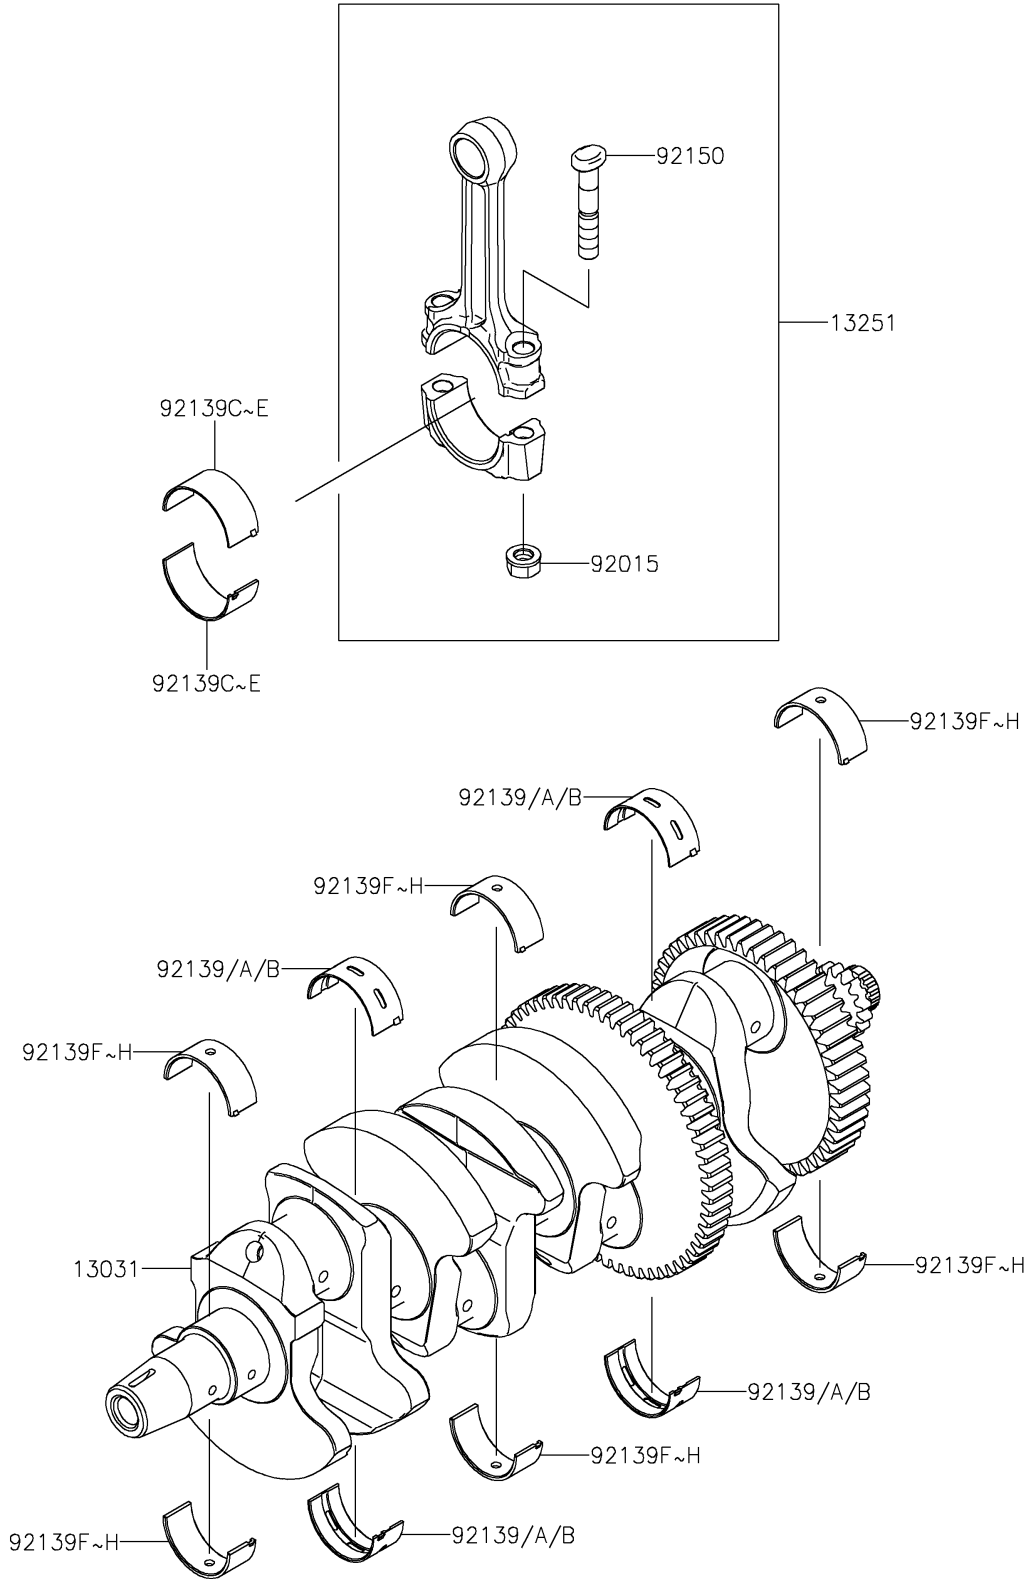

2021 VERSYS® 1000 SE LT+ PARTS DIAGRAM

Crankshaft

E1321

2021 VERSYS® 1000 SE LT+ PARTS LIST

Crankshaft

ITEM NAME	PART NUMBER	QUANTITY
CRANKSHAFT-COMP (Ref # 13031)	13031-0935	1
ROD-ASSY-CONNECTING,II (Ref # 13251)	13251-0739-II	4
NUT,FLANGED,8MM (Ref # 92015)	92015-1311	8
BUSHING,CRANK #2,BLUE (Ref # 92139)	92139-0032	AR
BUSHING,CRANK #2,BLACK (Ref # 92139A)	92139-0033	4
BUSHING,CRANK #2,BROWN (Ref # 92139B)	92139-0034	AR
BUSHING,CRANK PIN,BLUE (Ref # 92139C)	92139-0122	AR
BUSHING,CRANK PIN,BLACK (Ref # 92139D)	92139-0123	8
BUSHING,CRANK PIN,BROWN (Ref # 92139E)	92139-0124	AR
BUSHING,CRANK,#1,BLUE (Ref # 92139F)	92139-0217	AR
BUSHING,CRANK,#1,BLACK (Ref # 92139G)	92139-0218	6
BUSHING,CRANK,#1,BROWN (Ref # 92139H)	92139-0219	AR
BOLT,CONNECTING ROD,8MM (Ref # 92150)	92150-1216	8