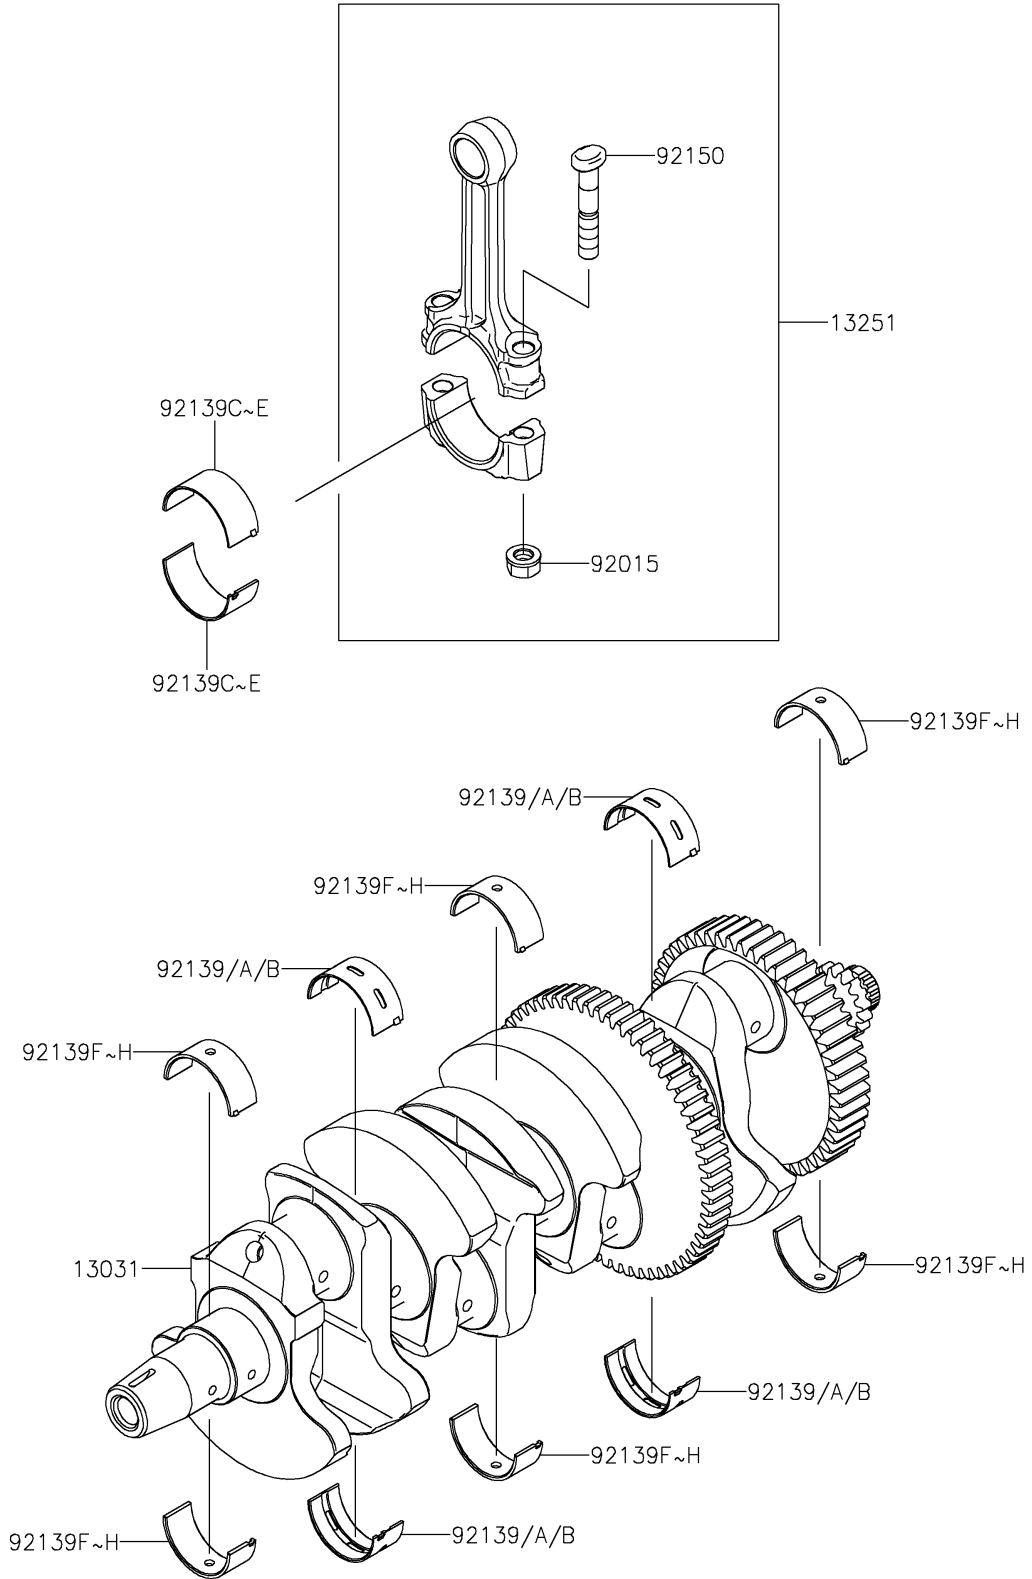

# 2021 VERSYS® 1000 SE LT+ PARTS DIAGRAM

Crankshaft

E1321

## 2021 VERSYS® 1000 SE LT+ PARTS LIST

### Crankshaft

ITEM NAME	PART NUMBER	QUANTITY
CRANKSHAFT-COMP (Ref # 13031)	13031-0935	1
ROD-ASSY-CONNECTING,II (Ref # 13251)	13251-0739-II	4
NUT,FLANGED,8MM (Ref # 92015)	92015-1311	8
BUSHING,CRANK #2&#4,BLUE (Ref # 92139)	92139-0032	AR
BUSHING,CRANK #2&#4,BLACK (Ref # 92139A)	92139-0033	4
BUSHING,CRANK #2&#4,BROWN (Ref # 92139B)	92139-0034	AR
BUSHING,CRANK PIN,BLUE (Ref # 92139C)	92139-0122	AR
BUSHING,CRANK PIN,BLACK (Ref # 92139D)	92139-0123	8
BUSHING,CRANK PIN,BROWN (Ref # 92139E)	92139-0124	AR
BUSHING,CRANK,#1&#3&#5,BLUE (Ref # 92139F)	92139-0217	AR
BUSHING,CRANK,#1&#3&#5,BLACK (Ref # 92139G)	92139-0218	6
BUSHING,CRANK,#1&#3&#5,BROWN (Ref # 92139H)	92139-0219	AR
BOLT,CONNECTING ROD,8MM (Ref # 92150)	92150-1216	8