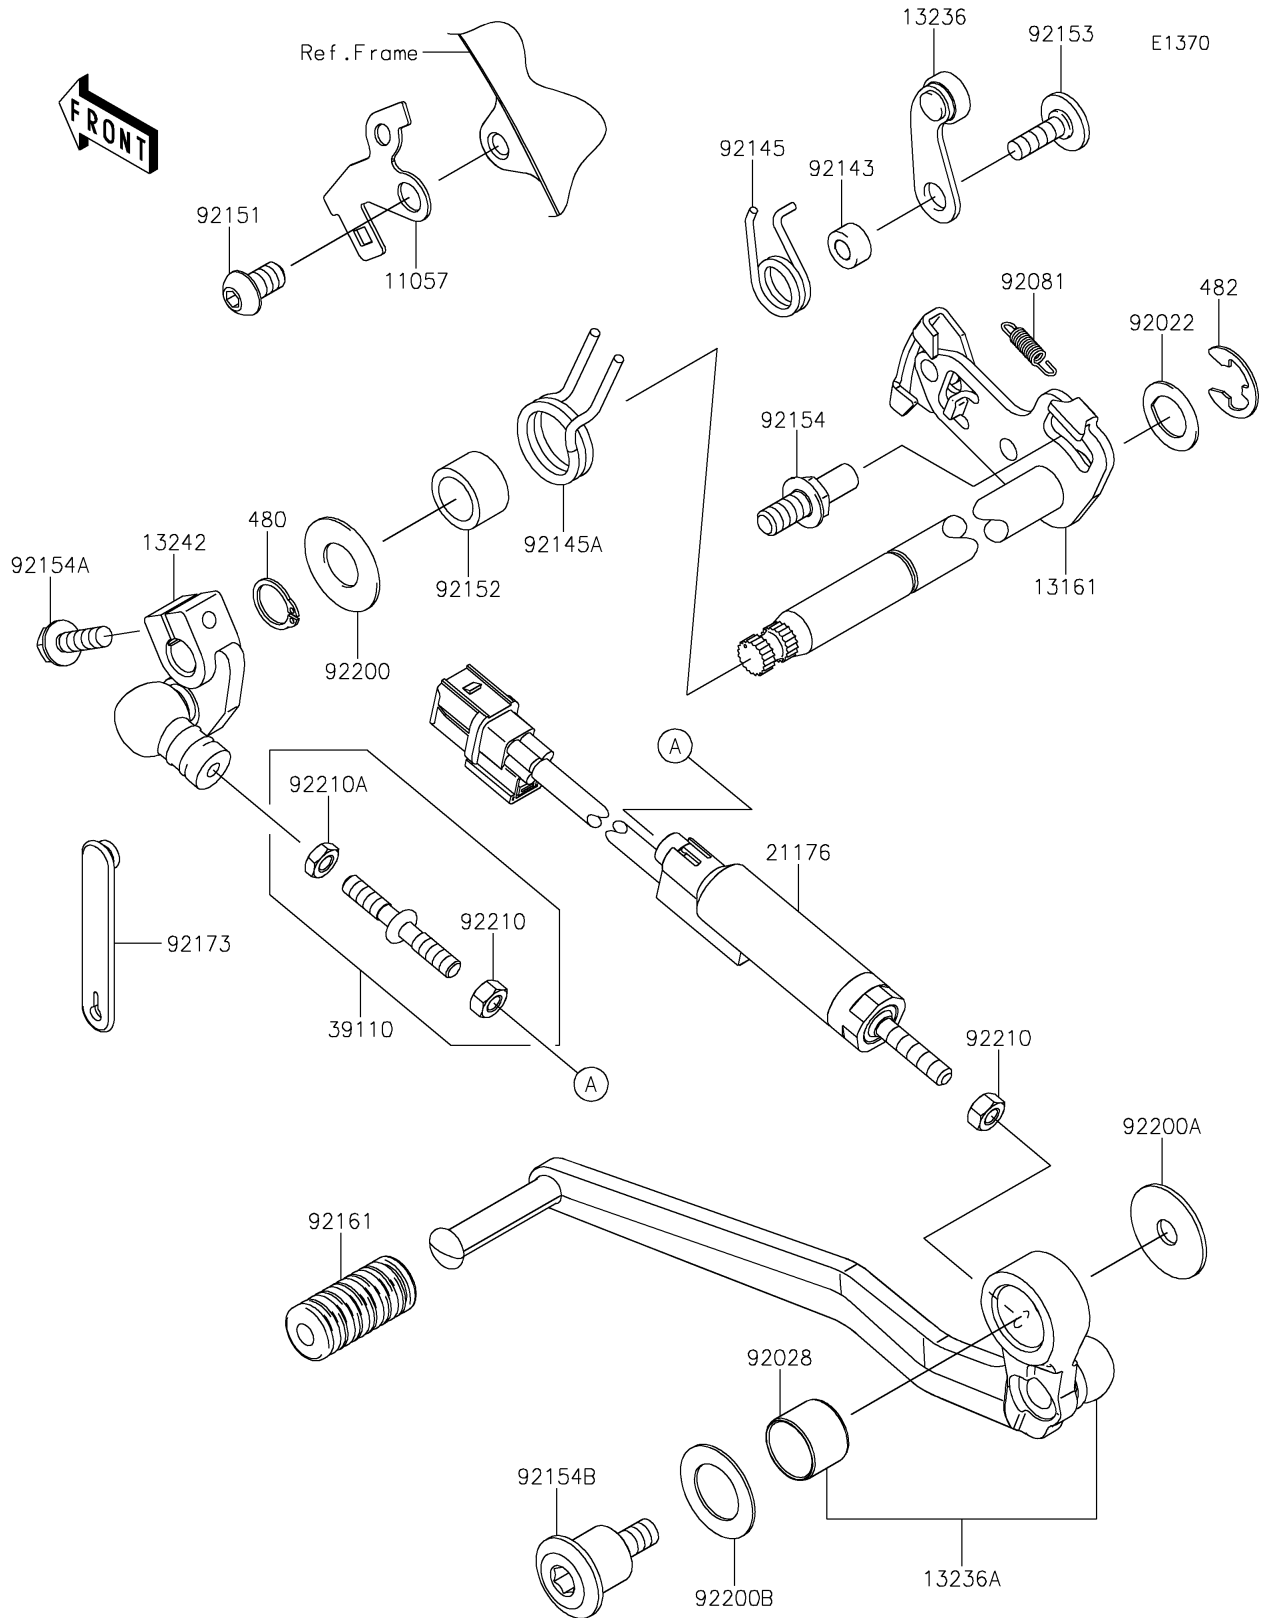

2023 Versys 1000 SE LT+ PARTS DIAGRAM

Gear Change Mechanism

2023 Versys 1000 SE LT+ PARTS LIST

Gear Change Mechanism

ITEM NAME	PART NUMBER	QUANTITY
BRACKET,QUICK SHIFTER (Ref # 11057)	11057-1984	1
LEVER-COMP-CHANGE SHAFT (Ref # 13161)	13161-0601	1
LEVER-COMP (Ref # 13236)	13236-0068	1
LEVER-COMP,CHANGE PEDAL (Ref # 13236A)	13236-0812	1
LEVER-ASSY-CHANGE (Ref # 13242)	13242-0156	1
SENSOR,QUICK SHIFTER (Ref # 21176)	21176-0884	1
ROD-ASSY-TIE (Ref # 39110)	39110-0048	1
WASHER,CHANGE SHAFT (Ref # 92022)	92022-1628	1
BUSHING (Ref # 92028)	92028-1558	1
SPRING,PAWL RETURN (Ref # 92081)	92081-1708	1
COLLAR (Ref # 92143)	92143-1595	1
SPRING,GEAR POSITION (Ref # 92145)	92145-1872	1
SPRING (Ref # 92145A)	92145-1983	1
BOLT,8X14 (Ref # 92151)	92151-1438	1
COLLAR,14.2X19.9X12.0 (Ref # 92152)	92152-1383	1
BOLT,6X20 (Ref # 92153)	92153-1505	1
BOLT,RETURN SPRING (Ref # 92154)	92154-1838	1
BOLT,FLANGED,6X20 (Ref # 92154A)	92154-2090	1
BOLT (Ref # 92154B)	92154-2822	1
DAMPER,CHANGE PEDAL (Ref # 92161)	92161-2389	1
CLAMP (Ref # 92173)	92173-1526	1
WASHER (Ref # 92200)	92200-0265	1
WASHER,8.2X30X1.5 (Ref # 92200A)	92200-0810	1
WASHER,18.3X30X1 (Ref # 92200B)	92200-0812	1
NUT,6MM (Ref # 92210)	92210-1100	2
NUT,LEFT HANDED,6MM (Ref # 92210A)	92210-1101	1
CIRCLIP-TYPE-C,14MM (Ref # 480)	480J1400	1
CIRCLIP-TYPE-E,12MM (Ref # 482)	482J0200	1