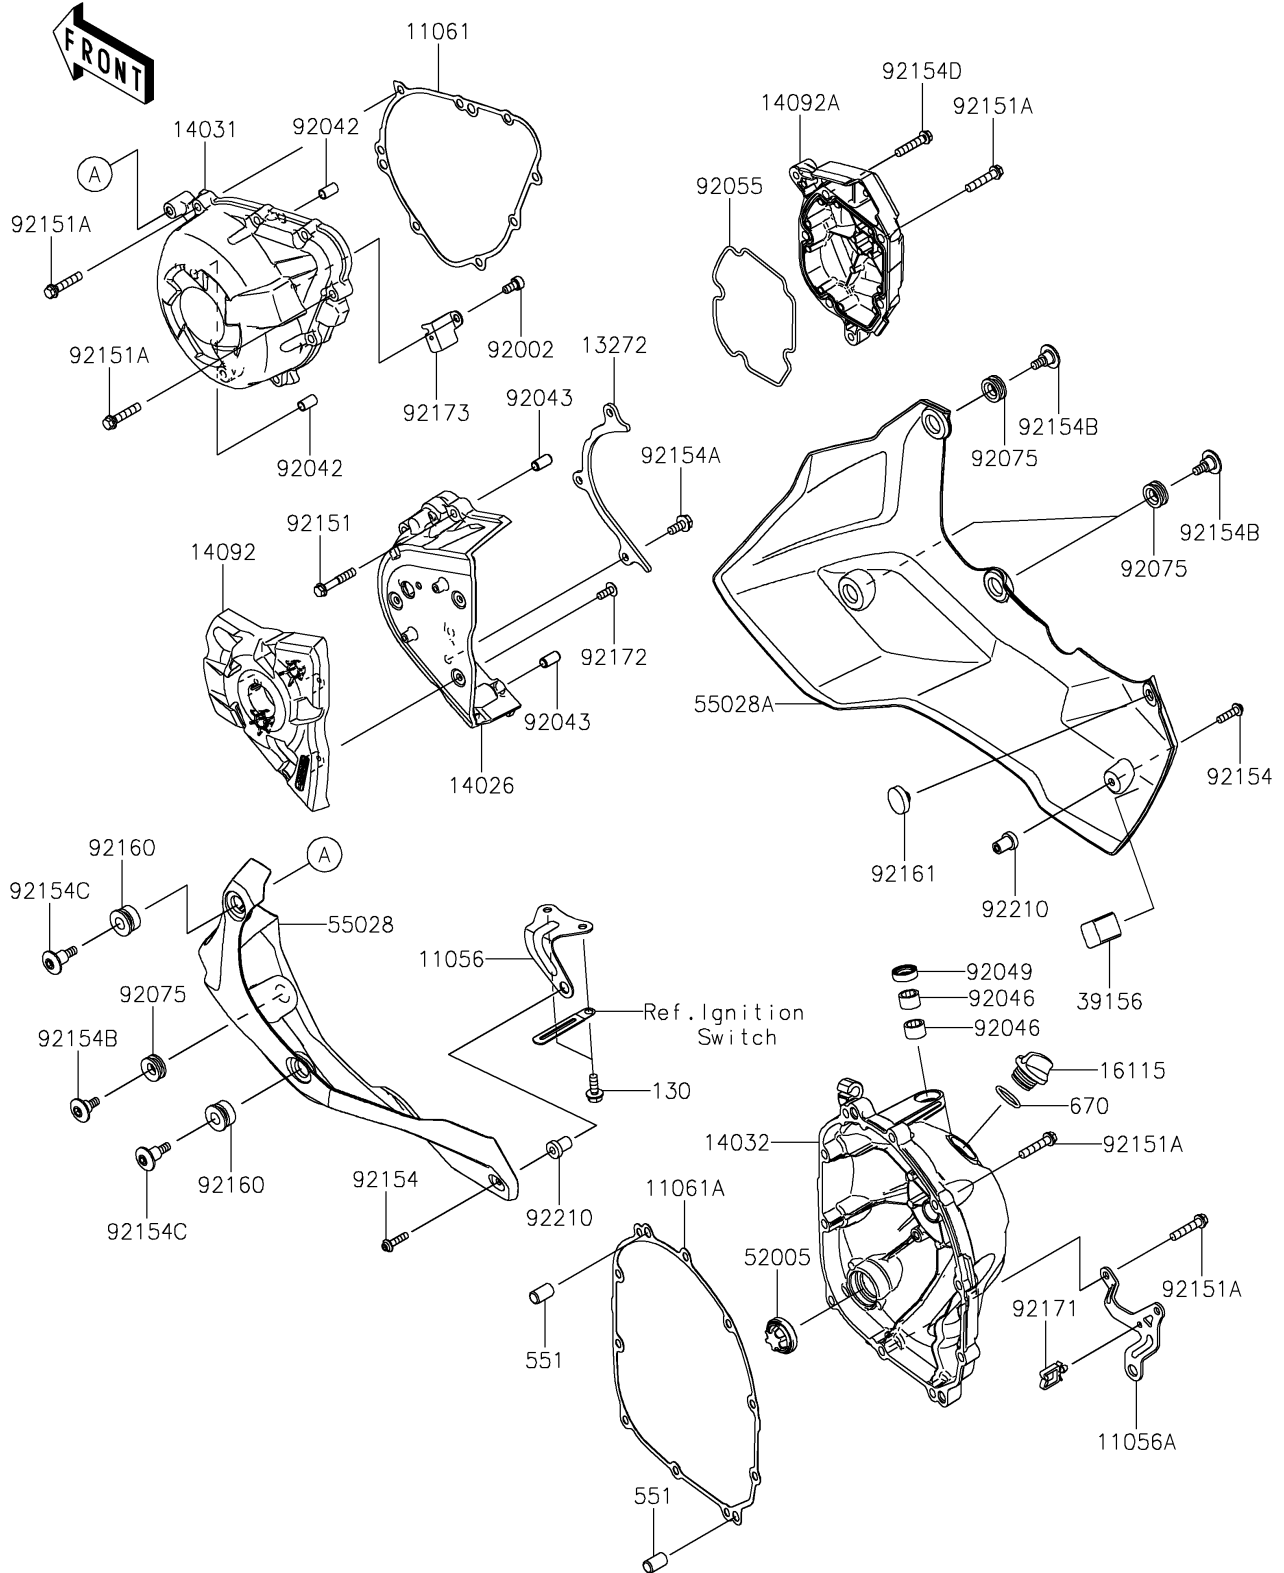

2023 Versys 1000 SE LT+ PARTS DIAGRAM

Engine Cover(s)

E1431

2023 Versys 1000 SE LT+ PARTS LIST

Engine Cover(s)

ITEM NAME	PART NUMBER	QUANTITY
BRACKET,LWR COWLING,LH (Ref # 11056)	11056-1308	1
BRACKET,LWR COWLING,RH (Ref # 11056A)	11056-1481	1
GASKET,GENERATOR COVER (Ref # 11061)	11061-0403	1
GASKET,CLUTCH COVER (Ref # 11061A)	11061-0404	1
PLATE (Ref # 13272)	13272-0859	1
COVER-CHAIN (Ref # 14026)	14026-0093	1
COVER-GENERATOR (Ref # 14031)	14031-0596	1
COVER-CLUTCH (Ref # 14032)	14032-0590	1
COVER,OUTER (Ref # 14092)	14092-0032	1
COVER,PULSER (Ref # 14092A)	14092-0819	1
CAP-OIL FILLER (Ref # 16115)	16115-1053	1
PAD,LWR COWLING,RH (Ref # 39156)	39156-2483	1
GAUGE (Ref # 52005)	52005-1120	1
COWLING,LWR,LH (Ref # 55028)	55028-0688	1
COWLING,LWR,RH (Ref # 55028A)	55028-0689	1
BOLT,SOCKET,6X12 (Ref # 92002)	92002-1796	1
PIN,DOWEL,6.3X8X14 (Ref # 92042)	92042-007	2
PIN,6.2X8X14 (Ref # 92043)	92043-1263	2
BEARING-NEEDLE,HK1210FM (Ref # 92046)	92046-0034	2
SEAL-OIL,CLUTCH RELEASE (Ref # 92049)	92049-1475	1
RING-O,PULSER COVER (Ref # 92055)	92055-0199	1
DAMPER (Ref # 92075)	92075-1634	4
BOLT,6X35 (Ref # 92151)	92151-1135	4
BOLT,6X30 (Ref # 92151A)	92151-1873	22
BOLT,SOCKET,5X20 (Ref # 92154)	92154-0210	2
BOLT,FLANGED,6X14 (Ref # 92154A)	92154-0482	3
BOLT,SOCKET,6X18 (Ref # 92154B)	92154-2316	4
BOLT,SOCKET,6X24 (Ref # 92154C)	92154-2317	2
BOLT,6X30 (Ref # 92154D)	92154-2652	1

2023 Versys 1000 SE LT+ PARTS LIST

Engine Cover(s)

ITEM NAME	PART NUMBER	QUANTITY
DAMPER (Ref # 92160)	92160-1141	2
DAMPER,8X22X6 (Ref # 92161)	92161-0516	1
CLAMP (Ref # 92171)	92171-0290	1
SCREW,TAPPING,5X14 (Ref # 92172)	92172-0265	3
CLAMP (Ref # 92173)	92173-1321	1
NUT,5MM (Ref # 92210)	92210-0001	2
BOLT-FLANGED,6X16 (Ref # 130)	130CC0616	2
PIN-DOWEL,8X14 (Ref # 551)	551A0814	2
O RING,20MM (Ref # 670)	670B2020	1