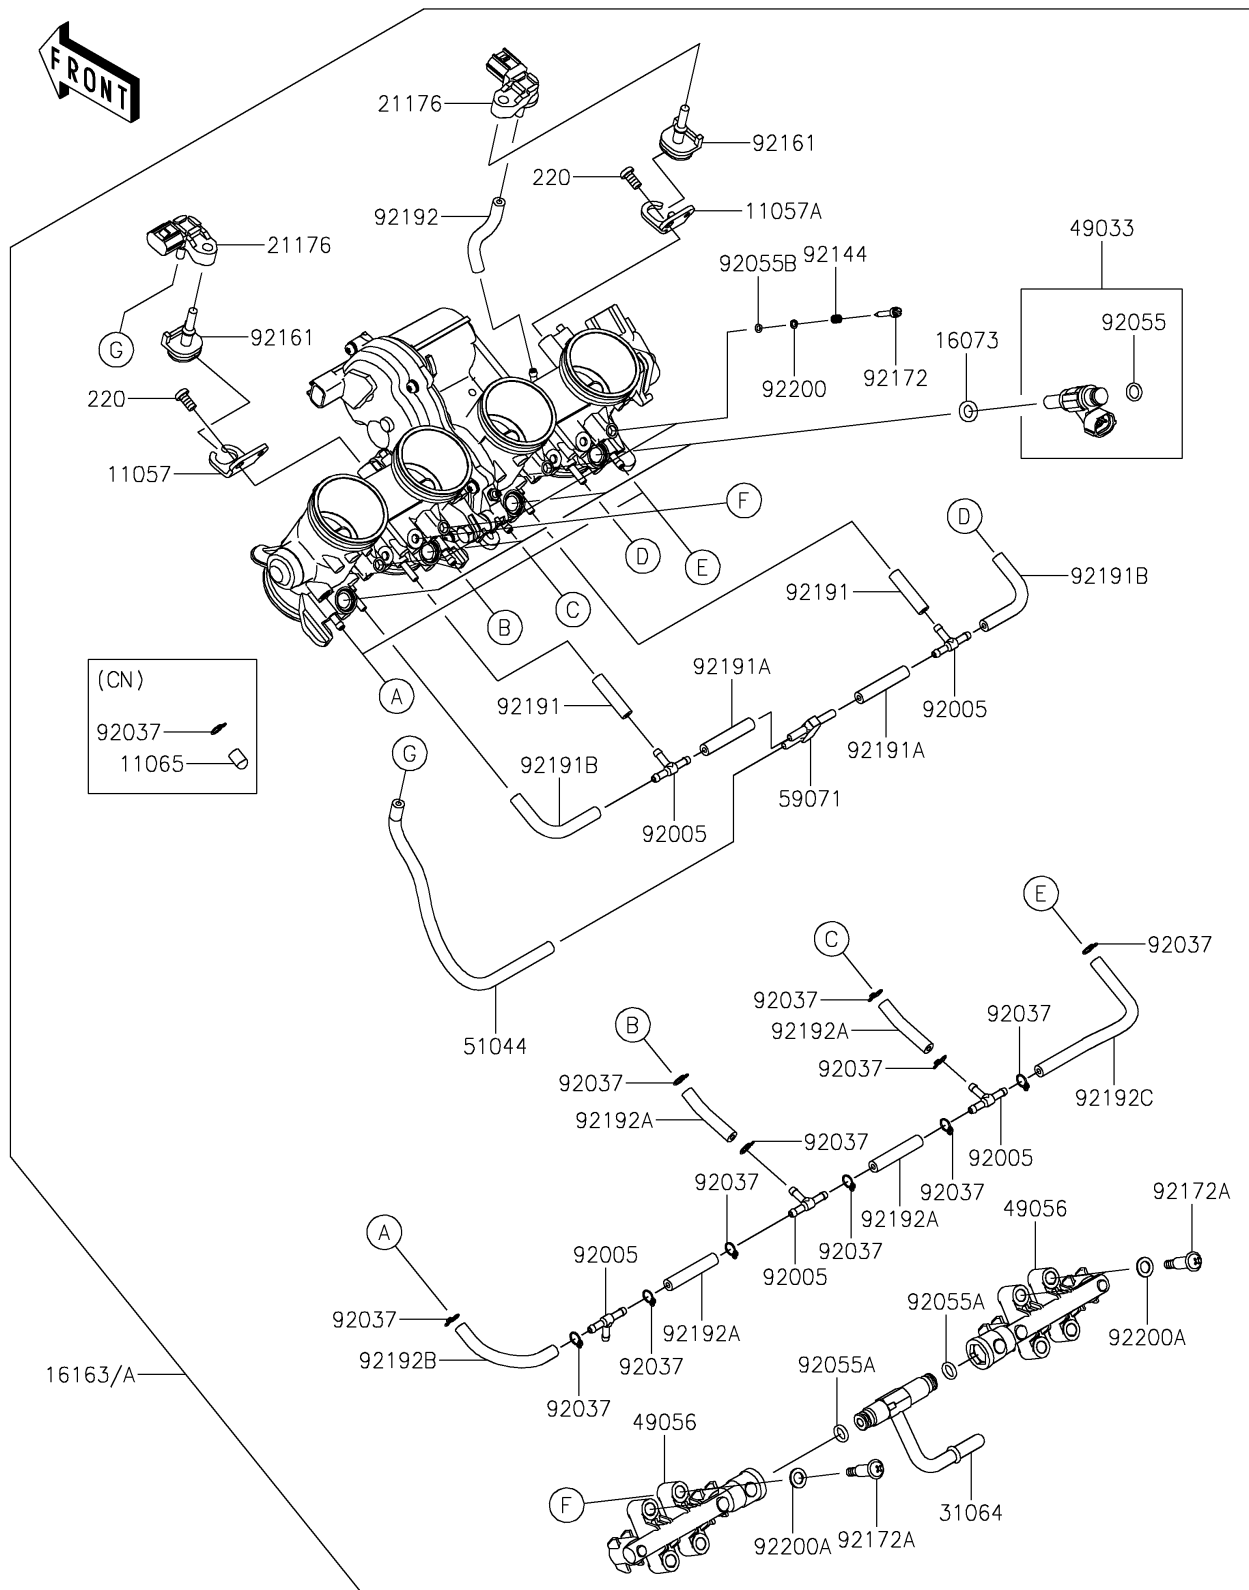

2021 VERSYS[®] 1000 SE LT+ PARTS DIAGRAM

Throttle

E1510

2021 VERSYS® 1000 SE LT+ PARTS LIST

Throttle

ITEM NAME	PART NUMBER	QUANTITY
BRACKET (Ref # 11057)	11057-2646	1
BRACKET (Ref # 11057A)	11057-2647	1
INSULATOR (Ref # 16073)	16073-0848	4
SENSOR,PRESSURE (Ref # 21176)	21176-0111	2
PIPE-COMP (Ref # 31064)	31064-0714	1
NOZZLE-INJECTION (Ref # 49033)	49033-0563	4
PIPE-INJECTION (Ref # 49056)	49056-0561	2
TUBE-ASSY (Ref # 51044)	51044-0915	1
JOINT (Ref # 59071)	59071-0022	1
RING-O,INJECTION NOZZLE (Ref # 92055)	92055-0124	4
RING-O (Ref # 92055A)	92055-0761	2
RING-O (Ref # 92055B)	92055-0840	4
SPRING,THROTTLE STOP SCREW (Ref # 92144)	92144-1674	4
DAMPER (Ref # 92161)	92161-0673	2
SCREW (Ref # 92172)	92172-0156	4
SCREW,PIPE INJECTION (Ref # 92172A)	92172-0828	4
TUBE,3.2X7.4X30 (Ref # 92191)	92191-1550	2
TUBE,3.2X7.4X40 (Ref # 92191A)	92191-1551	2
TUBE,3.2X7.4X70 (Ref # 92191B)	92191-1552	2
TUBE (Ref # 92192)	92192-1493	1
WASHER,PILOT AIR SCREW (Ref # 92200)	92200-1564	4
WASHER (Ref # 92200A)	92200-3807	4
SCREW-PAN-CROS,5X10 (Ref # 220)	220AA0510	2