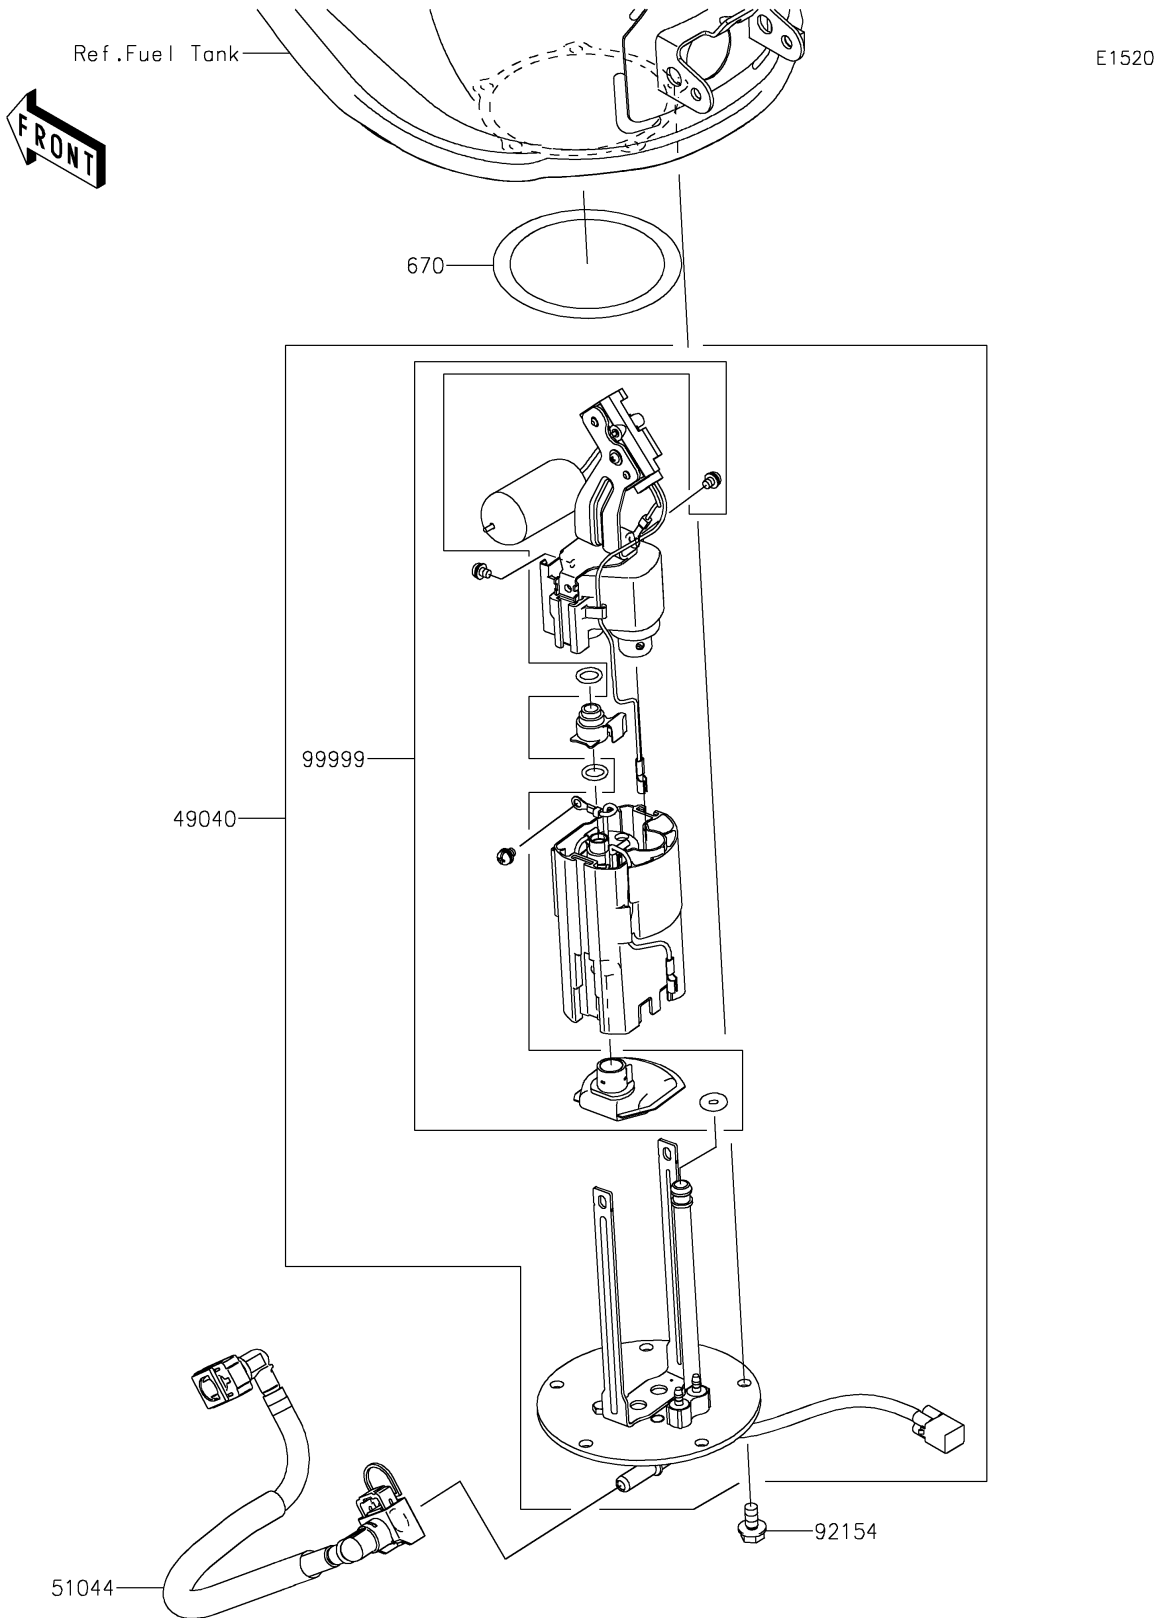

# 2023 Versys 1000 SE LT+ PARTS DIAGRAM

## Fuel Pump

### Fuel Pump

ITEM NAME	PART NUMBER	QUANTITY
PUMP-FUEL (Ref # 49040)	49040-0709	1
TUBE-ASSY,FUEL (Ref # 51044)	51044-0899	1
BOLT,FLANGED,6X12 (Ref # 92154)	92154-1848	5
KIT,FUEL FILTER (Ref # 99999)	99999-0522	1
O RING (Ref # 670)	670E5075	1