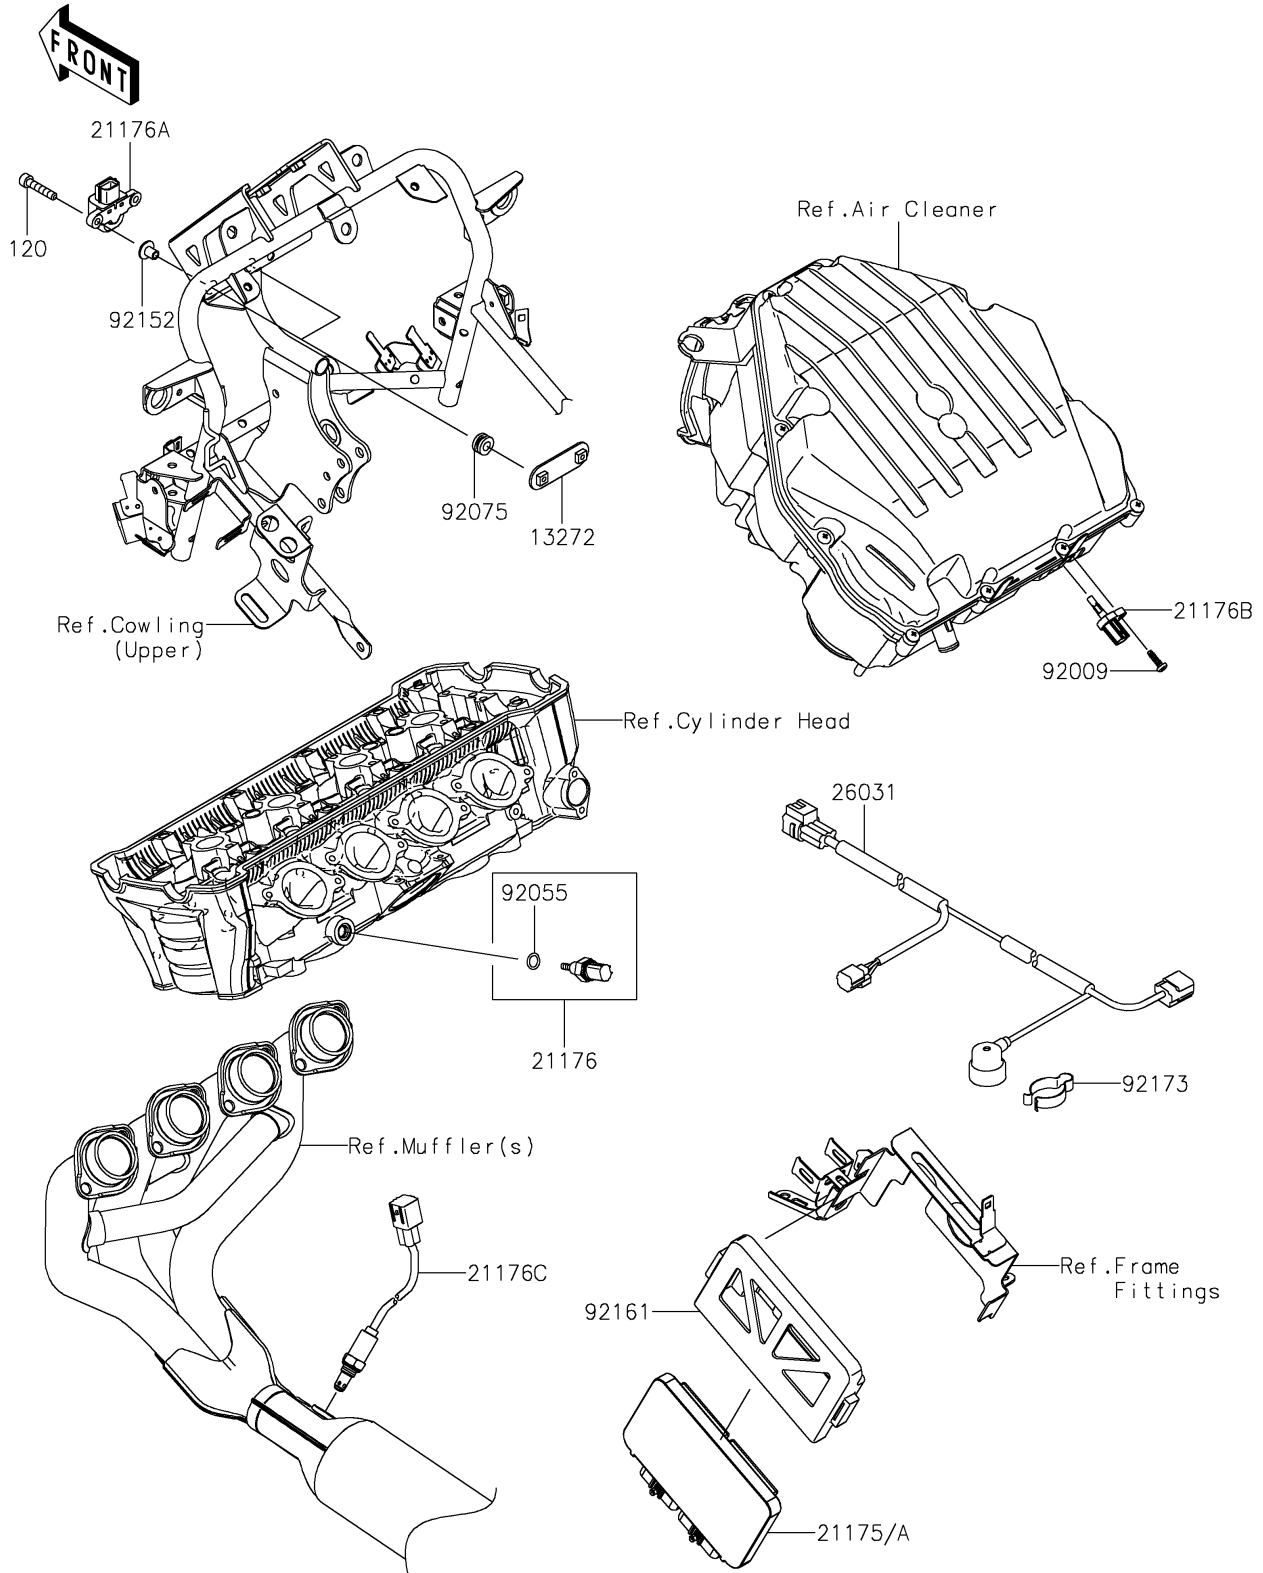

# 2021 VERSYS® 1000 SE LT+ PARTS DIAGRAM

Fuel Injection

E1530

## 2021 VERSYS® 1000 SE LT+ PARTS LIST

### Fuel Injection

ITEM NAME	PART NUMBER	QUANTITY
PLATE,VEHICLE DOWN SENSOR (Ref # 13272)	13272-2706	1
SENSOR,WATER TEMP (Ref # 21176)	21176-0009	1
SENSOR,VEHICLE-DOWN (Ref # 21176A)	21176-0026	1
SENSOR,AIR TEMPERATURE (Ref # 21176B)	21176-0048	1
SENSOR,OXYGEN (Ref # 21176C)	21176-0932	1
HARNESS,SUB (Ref # 26031)	26031-2470	1
SCREW,TAPPING,5X16 (Ref # 92009)	92009-1984	1
RING-O,9.5X1.9 (Ref # 92055)	92055-0016	1
DAMPER (Ref # 92075)	92075-1912	2
COLLAR (Ref # 92152)	92152-1625	2
DAMPER,ECU (Ref # 92161)	92161-2140	1
CLAMP (Ref # 92173)	92173-2419	1
BOLT-SOCKET,5X25 (Ref # 120)	120CA0525	2