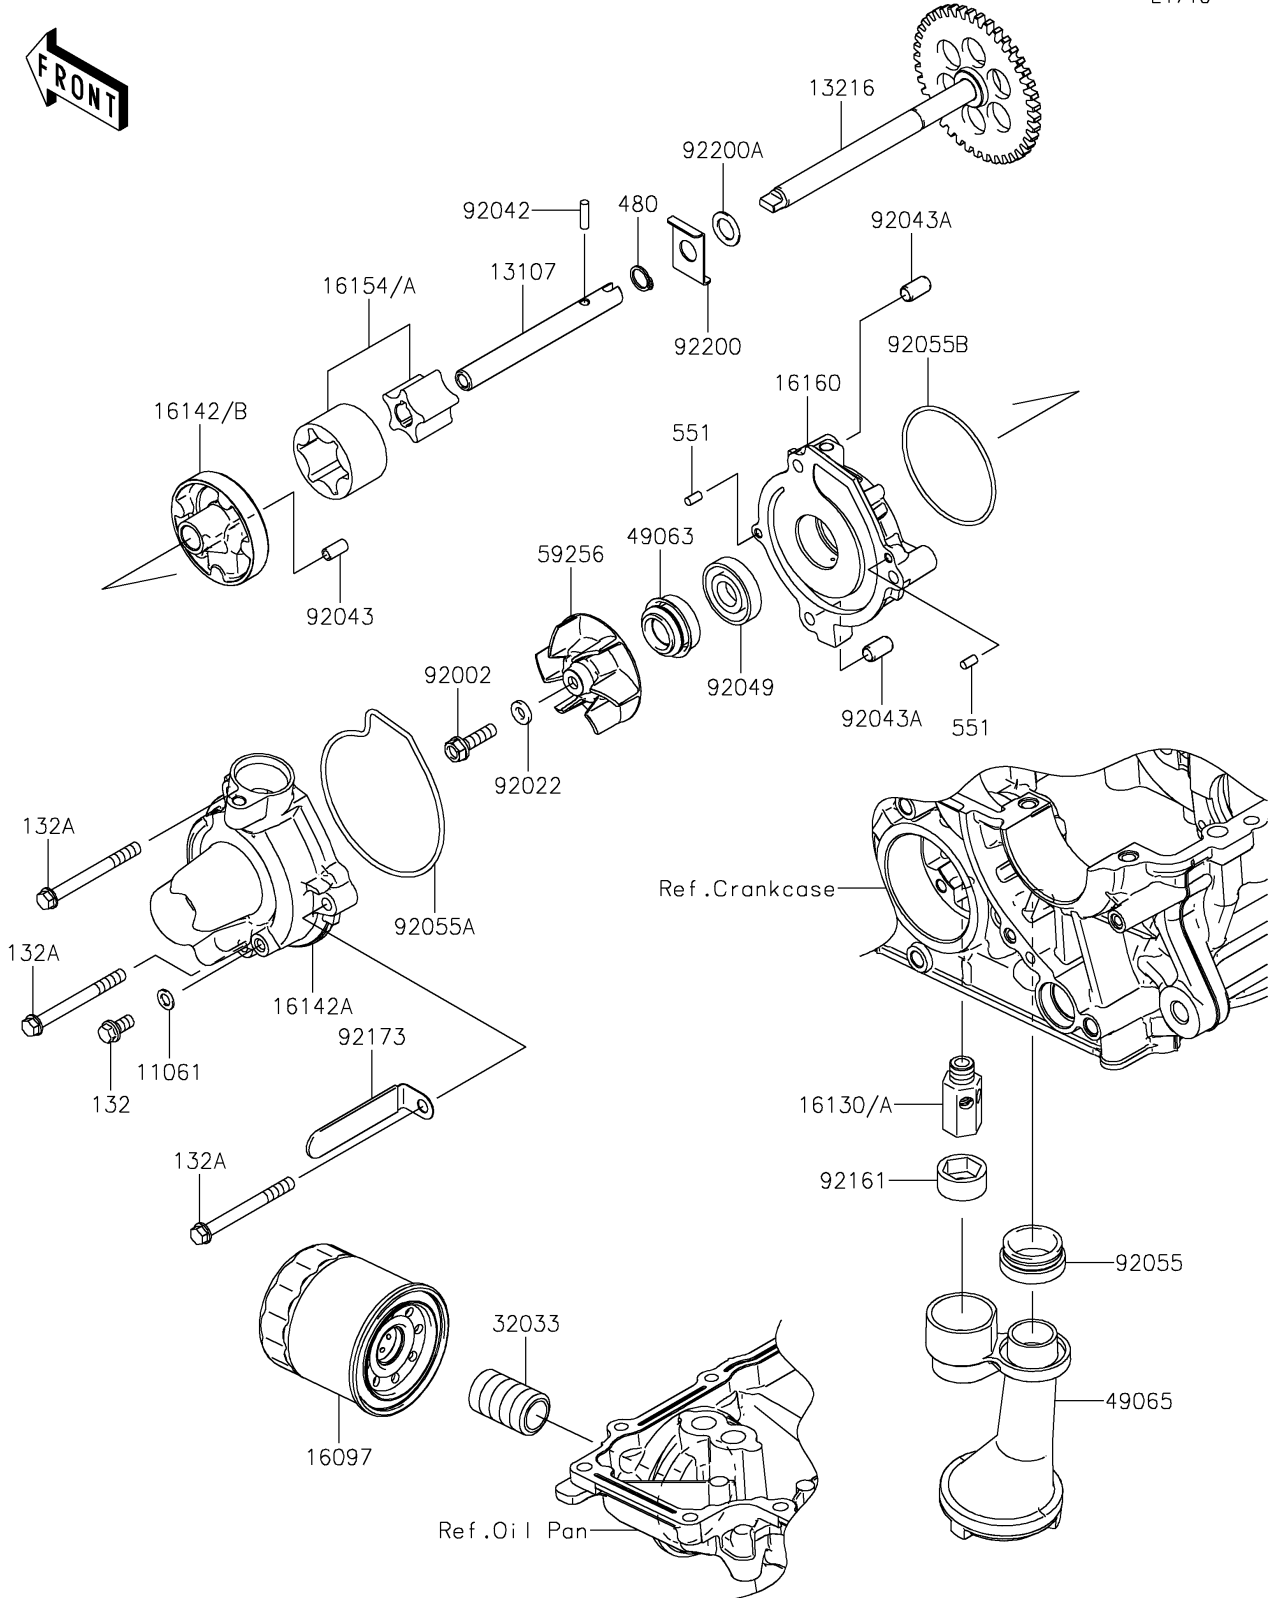

2021 VERSYS® 1000 SE LT+ PARTS DIAGRAM

Oil Pump

E1710

2021 VERSYS® 1000 SE LT+ PARTS LIST

Oil Pump

ITEM NAME	PART NUMBER	QUANTITY
GASKET (Ref # 11061)	11061-0107	1
SHAFT (Ref # 13107)	13107-0214	1
GEAR-COMP,OIL PUMP,41T (Ref # 13216)	13216-0020	1
FILTER-ASSY-OIL (Ref # 16097)	16097-0008	1
VALVE-ASSY-RELIEF (Ref # 16130A)	16130-1058	1
COVER-PUMP (Ref # 16142)	16142-0064	1
COVER-PUMP (Ref # 16142A)	16142-0747	1
ROTOR-PUMP (Ref # 16154)	16154-0057	1
BODY (Ref # 16160)	16160-0796	1
PIPE,OIL FILTER (Ref # 32033)	32033-1535	1
SEAL-MECHANICAL (Ref # 49063)	49063-1055	1
FILTER-OIL (Ref # 49065)	49065-0026	1
IMPELLER (Ref # 59256)	59256-0555	1
BOLT,6X22 (Ref # 92002)	92002-1154	1
WASHER,6.1X12X1 (Ref # 92022)	92022-077	1
PIN,DOWEL,4X13.8 (Ref # 92042)	92042-030	1
PIN,4.2X6X12 (Ref # 92043)	92043-1262	1
PIN,6.2X8X14 (Ref # 92043A)	92043-1263	2
SEAL-OIL (Ref # 92049)	92049-0798	1
RING-O,OIL FILTER (Ref # 92055)	92055-1503	1
RING-O,WATER PUMP COVER (Ref # 92055A)	92055-1571	1
RING-O,59.6X2.4 (Ref # 92055B)	92055-3018	1
DAMPER (Ref # 92161)	92161-0070	1
CLAMP (Ref # 92173)	92173-1201	1
WASHER (Ref # 92200)	92200-0410	1
WASHER (Ref # 92200A)	92200-1009	1
BOLT-FLANGED-SMALL,6X12 (Ref # 132)	132BA0612	1
BOLT-FLANGED-SMALL,6X60 (Ref # 132A)	132BC0660	3
CIRCLIP-TYPE-C,11MM (Ref # 480)	480J1100	1

2021 VERSYS® 1000 SE LT+ PARTS LIST

Oil Pump

ITEM NAME	PART NUMBER	QUANTITY
PIN-DOWEL,4X8 (Ref # 551)	551A0408	2