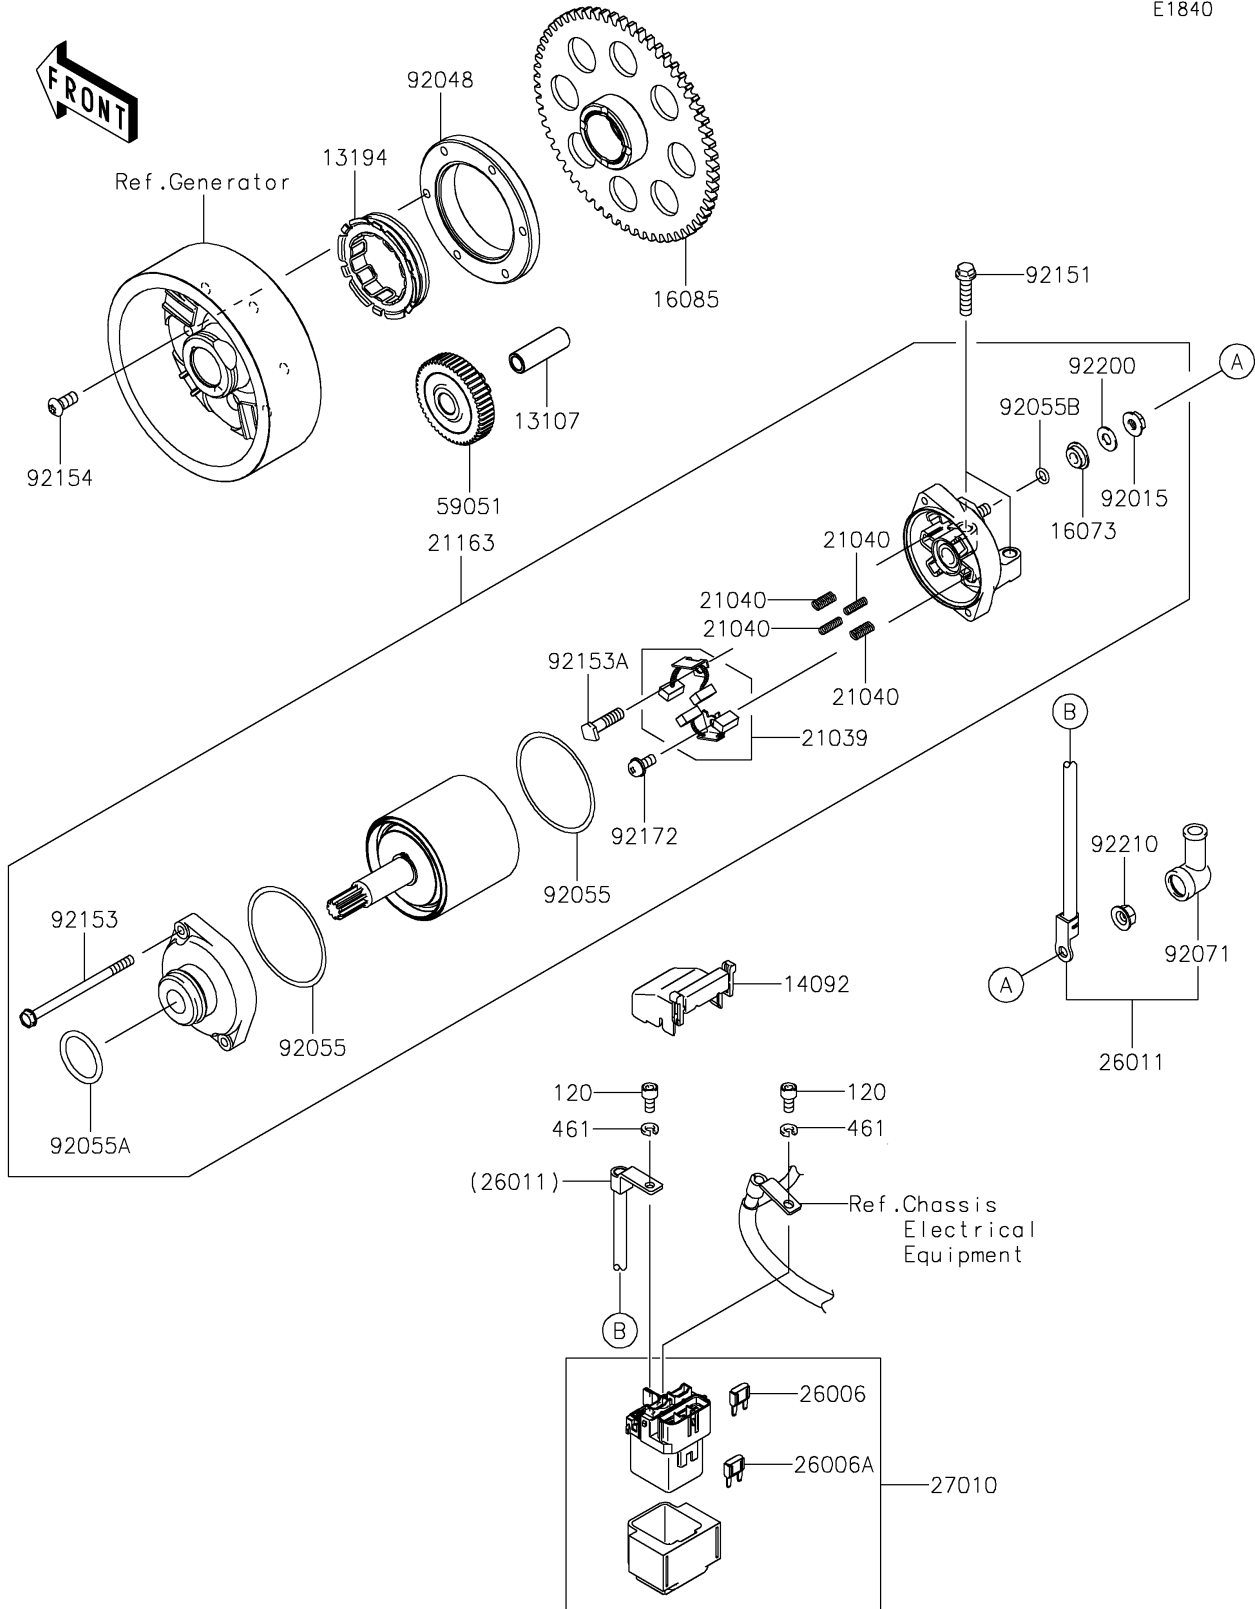

# 2021 VERSYS® 1000 SE LT+ PARTS DIAGRAM

## Starter Motor

E1840

## 2021 VERSYS® 1000 SE LT+ PARTS LIST

### Starter Motor

ITEM NAME	PART NUMBER	QUANTITY
SHAFT,IDLER GEAR (Ref # 13107)	13107-1377	1
CLUTCH-ONEWAY (Ref # 13194)	13194-1096	1
COVER (Ref # 14092)	14092-0109	1
INSULATOR (Ref # 16073)	16073-0053	1
GEAR,CLUTCH ONEWAY (Ref # 16085)	16085-0609	1
BRUSH,CARBON (Ref # 21039)	21039-0004	1
SPRING-BRUSH (Ref # 21040)	21040-0003	4
STARTER-ELECTRIC (Ref # 21163)	21163-0748	1
FUSE,MINI BLADE,15A,BLUE (Ref # 26006)	26006-0001	1
FUSE,MINI BLADE,30A,GREEN (Ref # 26006A)	26006-1080	1
WIRE-LEAD (Ref # 26011)	26011-1863	1
SWITCH (Ref # 27010)	27010-0773	1
GEAR-SPUR,IDLER (Ref # 59051)	59051-0762	1
NUT,STARTER MOTOR (Ref # 92015)	92015-1476	1
RACE (Ref # 92048)	92048-0018	1
RING-O (Ref # 92055)	92055-0136	2
RING-O (Ref # 92055A)	92055-1276	1
RING-O,4.5X2.0 (Ref # 92055B)	92055-1370	1
GROMMET (Ref # 92071)	92071-0024	1
BOLT,FLANGED-SMALL,6X25 (Ref # 92151)	92151-1930	2
BOLT (Ref # 92153)	92153-1850	2
BOLT (Ref # 92153A)	92153-1866	1
BOLT,TORX,6X14 (Ref # 92154)	92154-2448	6
SCREW (Ref # 92172)	92172-0334	1
WASHER (Ref # 92200)	92200-0386	1
NUT,6MM (Ref # 92210)	92210-0188	1
BOLT-SOCKET,5X10 (Ref # 120)	120CB0510	2
WASHER-SPRING,5MM (Ref # 461)	461DB0500	2