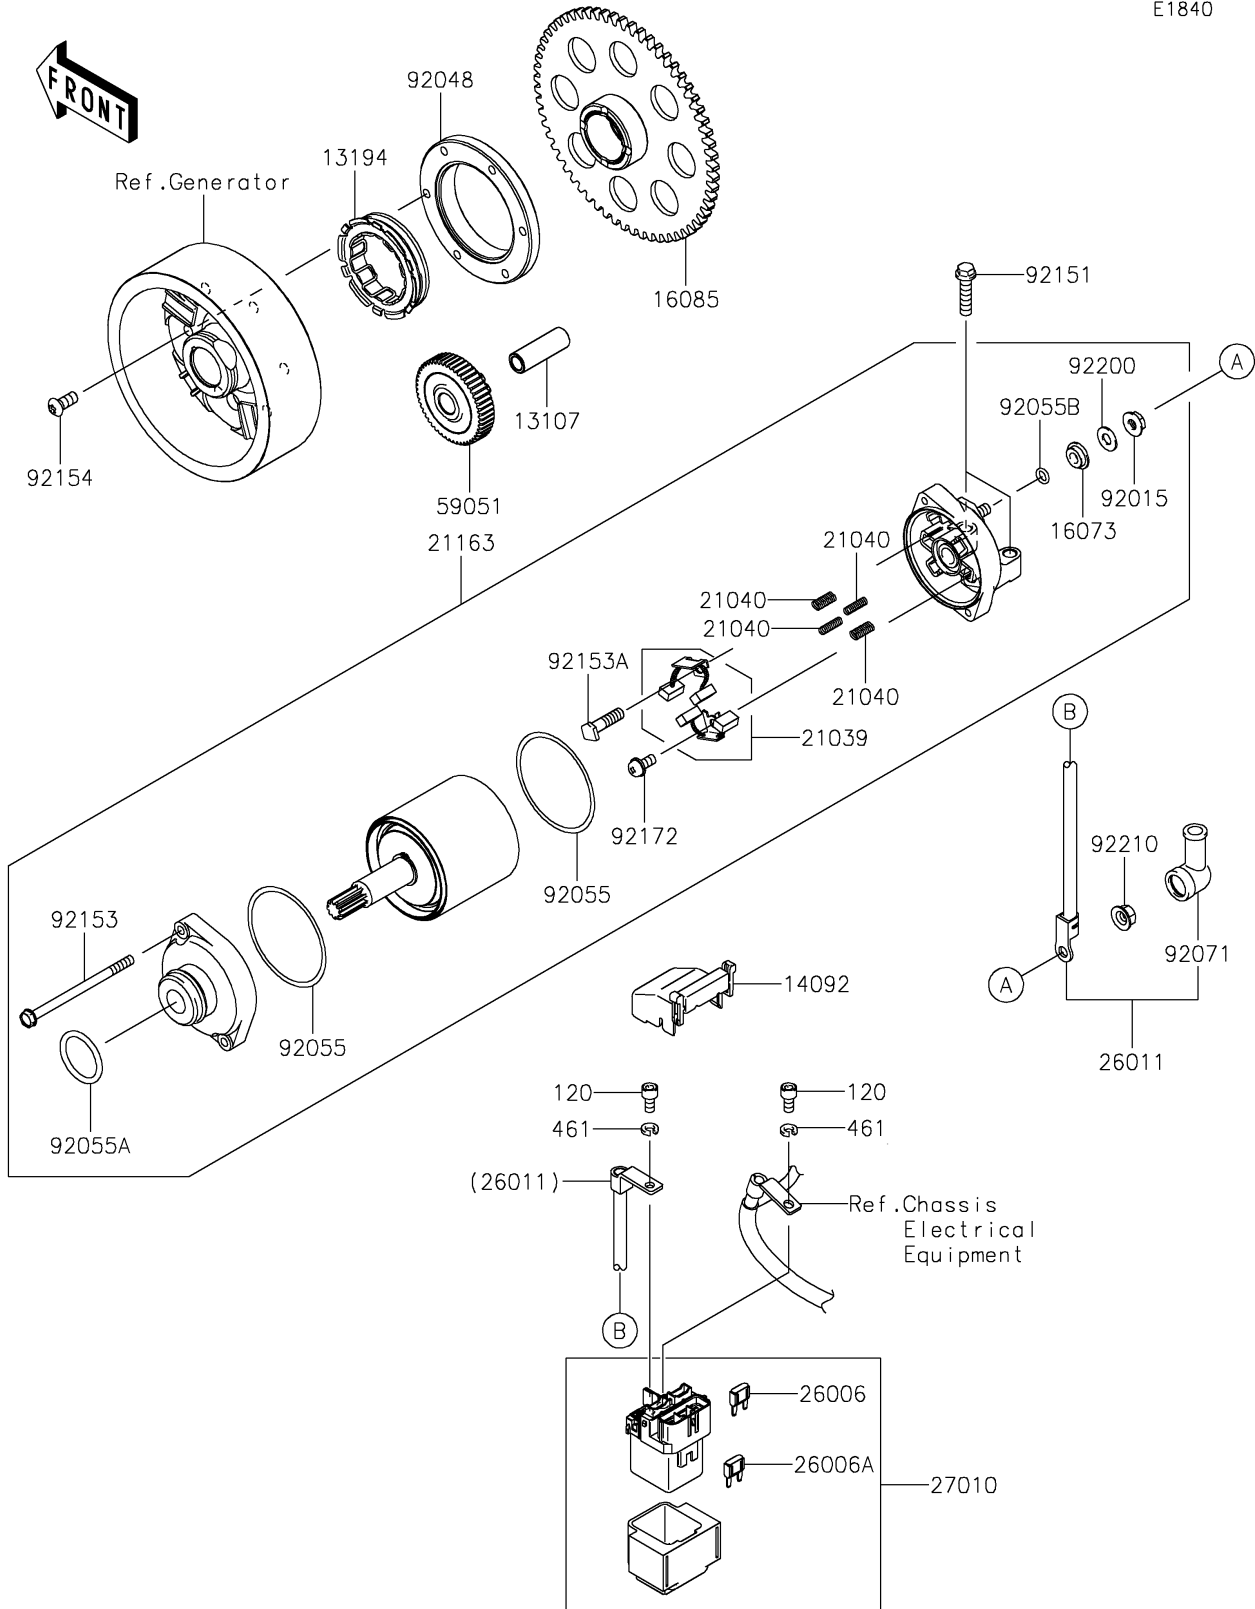

# 2023 Versys 1000 SE LT+ PARTS DIAGRAM

## Starter Motor

E1840

### Starter Motor

ITEM NAME	PART NUMBER	QUANTITY
SHAFT,IDLER GEAR (Ref # 13107)	13107-1377	1
CLUTCH-ONEWAY (Ref # 13194)	13194-1096	1
COVER (Ref # 14092)	14092-0109	1
INSULATOR (Ref # 16073)	16073-0053	1
GEAR,CLUTCH ONEWAY (Ref # 16085)	16085-0609	1
BRUSH,CARBON (Ref # 21039)	21039-0004	1
SPRING-BRUSH (Ref # 21040)	21040-0003	4
STARTER-ELECTRIC (Ref # 21163)	21163-0748	1
FUSE,MINI BLADE,15A,BLUE (Ref # 26006)	26006-0001	1
FUSE,MINI BLADE,30A,GREEN (Ref # 26006A)	26006-1080	1
WIRE-LEAD (Ref # 26011)	26011-1863	1
SWITCH (Ref # 27010)	27010-0773	1
GEAR-SPUR,IDLER (Ref # 59051)	59051-0762	1
NUT,STARTER MOTOR (Ref # 92015)	92015-1476	1
RACE (Ref # 92048)	92048-0018	1
RING-O (Ref # 92055)	92055-0136	2
RING-O (Ref # 92055A)	92055-1276	1
RING-O,4.5X2.0 (Ref # 92055B)	92055-1370	1
GROMMET (Ref # 92071)	92071-0024	1
BOLT,FLANGED-SMALL,6X25 (Ref # 92151)	92151-1930	2
BOLT (Ref # 92153)	92153-1850	2
BOLT (Ref # 92153A)	92153-1866	1
BOLT,TORX,6X14 (Ref # 92154)	92154-2448	6
SCREW (Ref # 92172)	92172-0334	1
WASHER (Ref # 92200)	92200-0386	1
NUT,6MM (Ref # 92210)	92210-0188	1
BOLT-SOCKET,5X10 (Ref # 120)	120CB0510	2
WASHER-SPRING,5MM (Ref # 461)	461DB0500	2