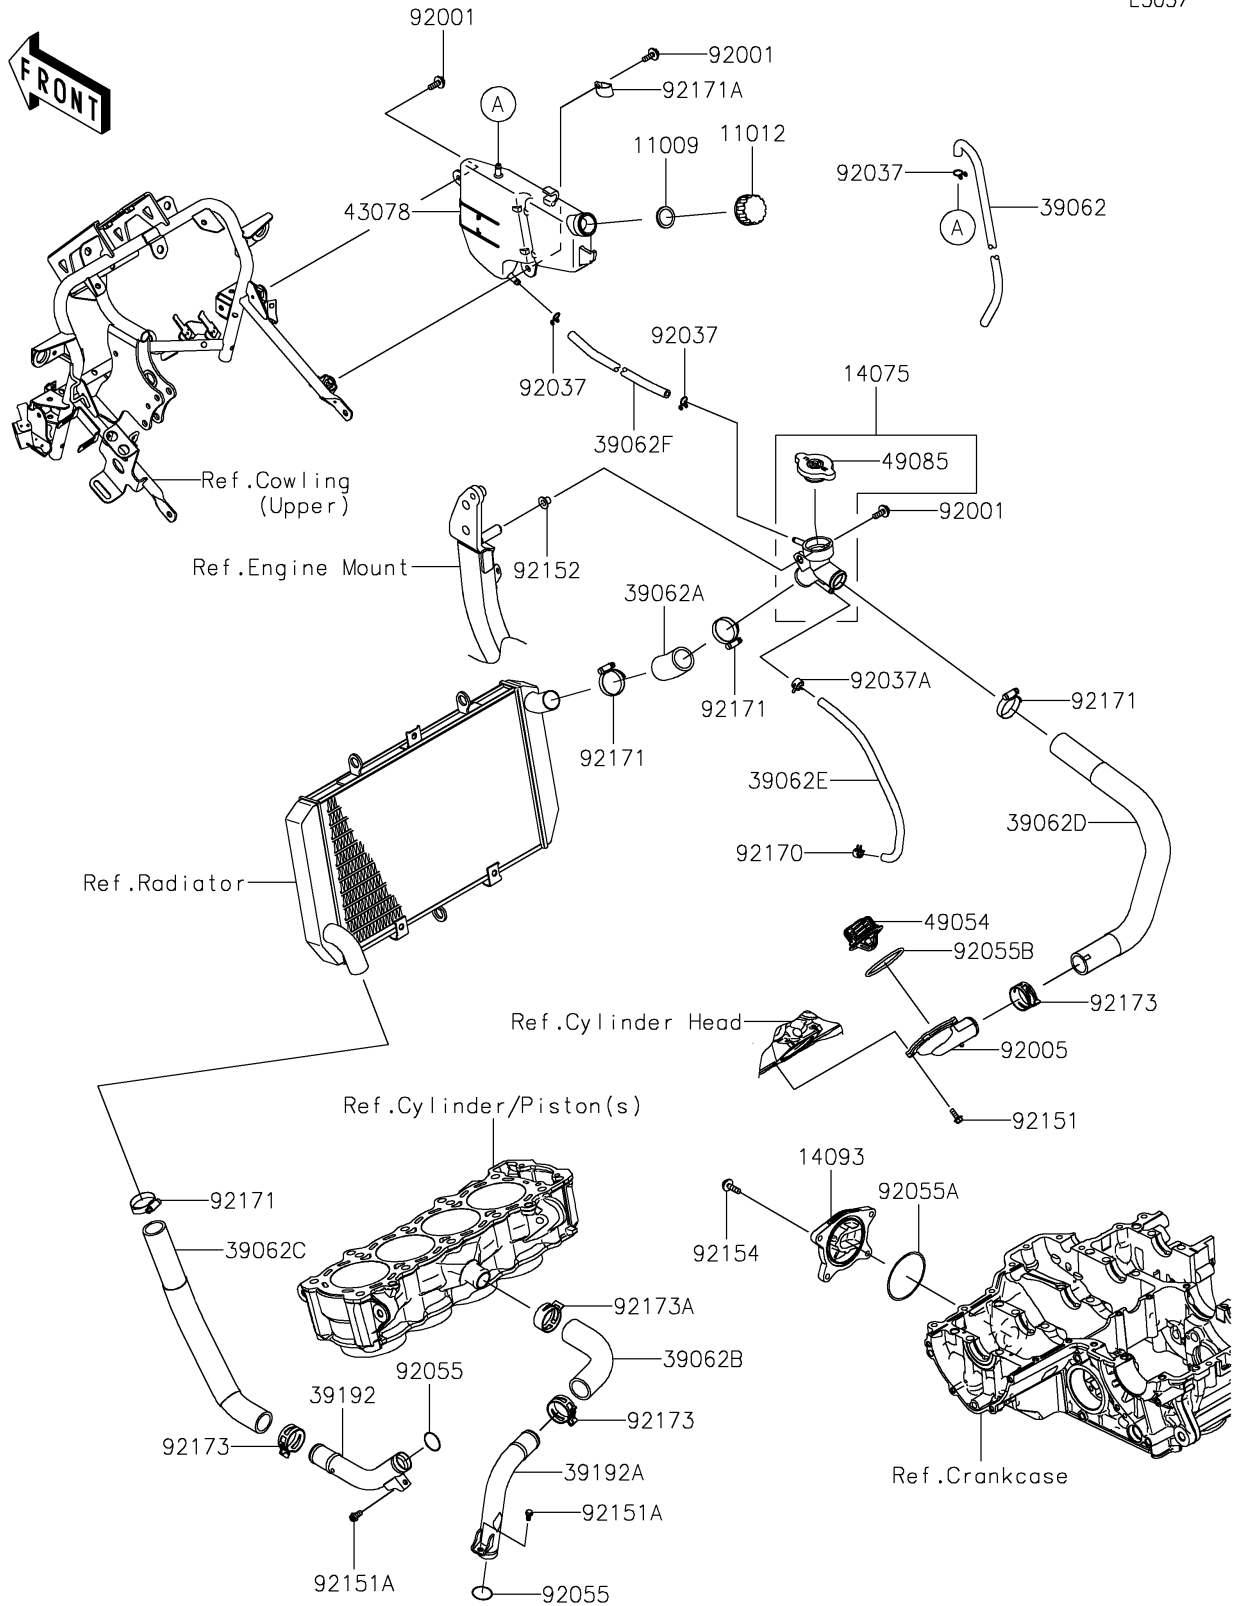

2021 VERSYS® 1000 SE LT+ PARTS DIAGRAM

Water Pipe

E3037

2021 VERSYS® 1000 SE LT+ PARTS LIST

Water Pipe

ITEM NAME	PART NUMBER	QUANTITY
GASKET,RESERVOIR TANK CAP (Ref # 11009)	11009-1145	1
CAP (Ref # 11012)	11012-1084	1
CAP-ASSY (Ref # 14075)	14075-0028	1
COVER (Ref # 14093)	14093-0144	1
HOSE-COOLING,OVER FLOW (Ref # 39062)	39062-0590	1
HOSE-COOLING,CAP-RAD. (Ref # 39062A)	39062-0727	1
HOSE-COOLING,PIPE-CYLINDER (Ref # 39062B)	39062-0757	1
HOSE-COOLING,RAD.-PIPE (Ref # 39062C)	39062-0768	1
HOSE-COOLING,HEAD-CAP (Ref # 39062D)	39062-0820	1
HOSE-COOLING,AIR BLEED (Ref # 39062E)	39062-0909	1
HOSE-COOLING,OVERFLOW (Ref # 39062F)	39062-1814	1
PIPE-WATER,RADIATOR-WATER PUMP (Ref # 39192)	39192-0631	1
PIPE-WATER,WATER PUMP-CYLINDER (Ref # 39192A)	39192-0632	1
RESERVOIR (Ref # 43078)	43078-0074	1
THERMOSTAT (Ref # 49054)	49054-0004	1
CAP-ASSY-PRESSURE (Ref # 49085)	49085-1066	1
BOLT,6X18 (Ref # 92001)	92001-1342	3
FITTING,THERMO CAP (Ref # 92005)	92005-0842	1
CLAMP,TUBE (Ref # 92037)	92037-147	3
CLAMP,TUBE (Ref # 92037A)	92037-1505	1
RING-O,20.8X2.4 (Ref # 92055)	92055-0114	2
RING-O,63.3MM (Ref # 92055A)	92055-0739	1
RING-O,53.5X2.6 (Ref # 92055B)	92055-0831	1
BOLT,5X14 (Ref # 92151)	92151-1764	4
BOLT,6X12 (Ref # 92151A)	92151-1997	2
COLLAR,6.3X8.3X9.2 (Ref # 92152)	92152-0237	1
BOLT,FLANGED,6X22 (Ref # 92154)	92154-0403	4
CLAMP (Ref # 92170)	92170-1493	1
CLAMP (Ref # 92171)	92171-0179	4

2021 VERSYS® 1000 SE LT+ PARTS LIST

Water Pipe

ITEM NAME	PART NUMBER	QUANTITY
CLAMP (Ref # 92171A)	92171-0739	1
CLAMP,34MM (Ref # 92173)	92173-1360	3
CLAMP,35.5MM (Ref # 92173A)	92173-1432	1