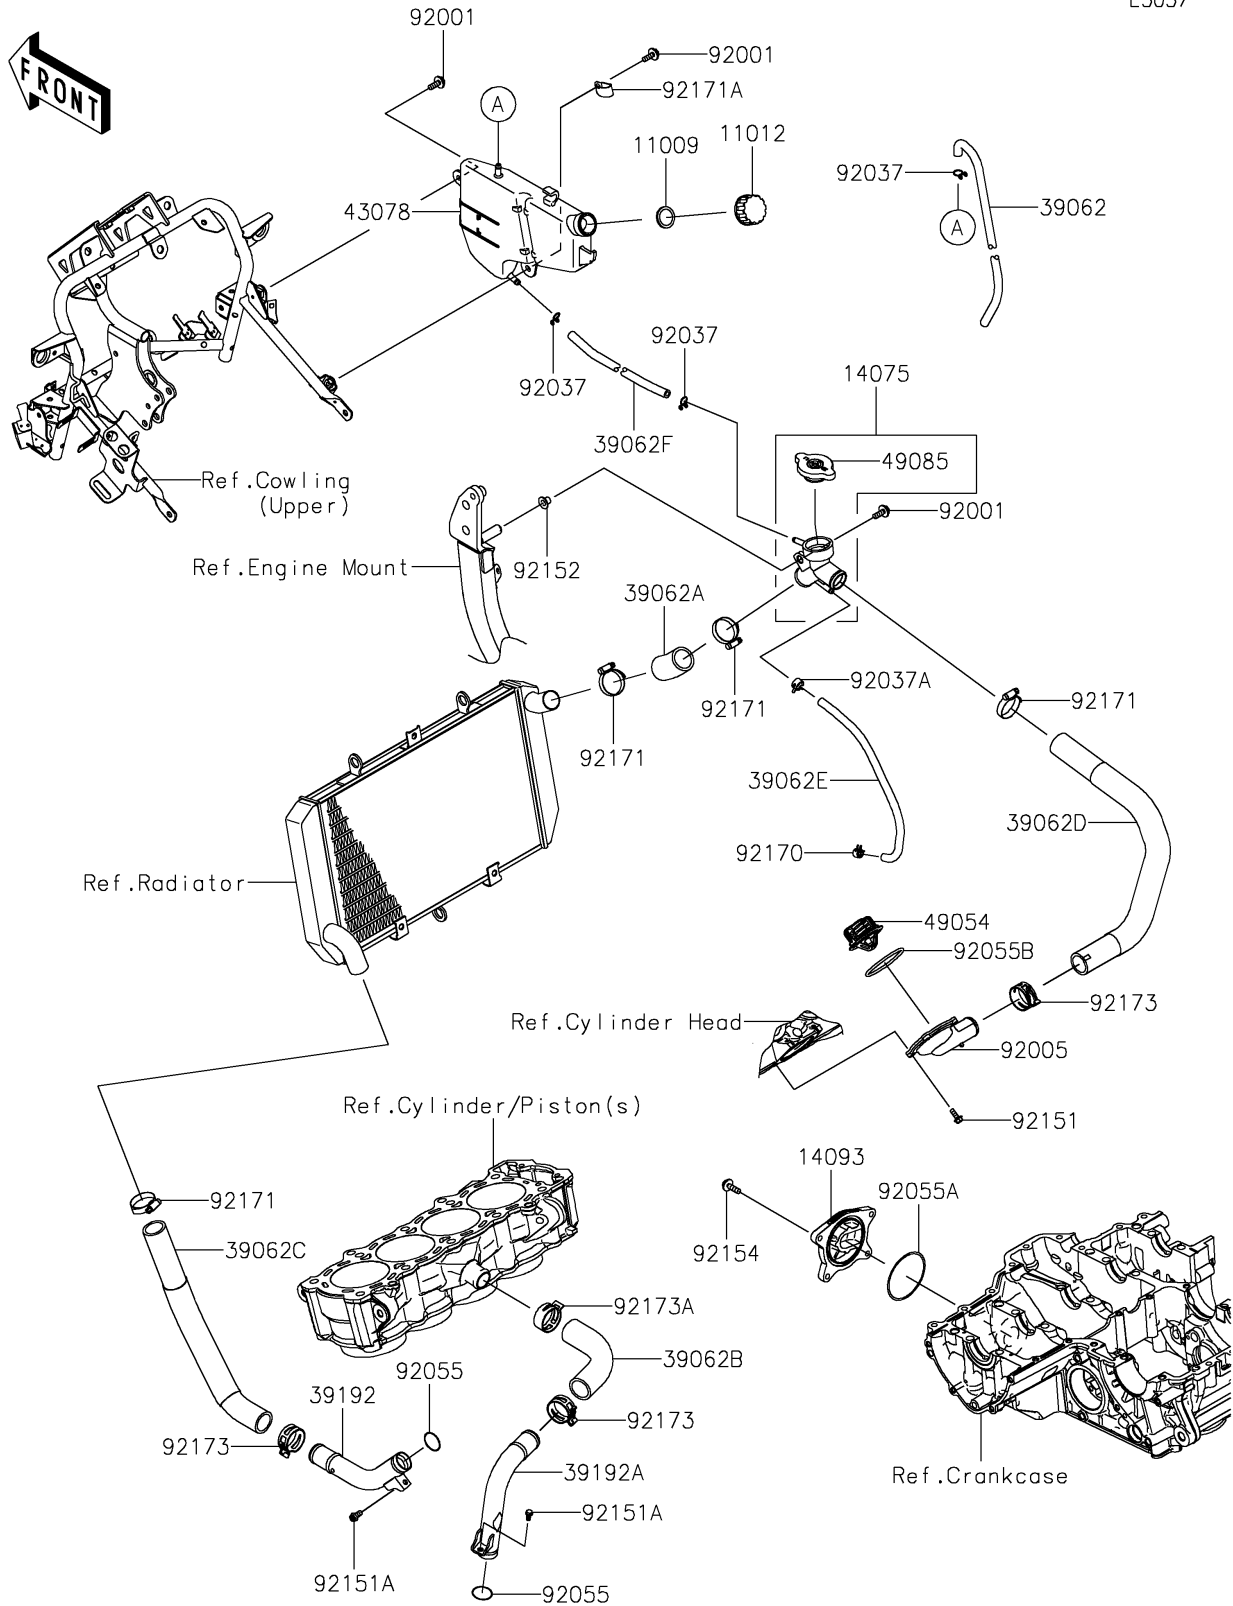

# 2021 VERSYS® 1000 SE LT+ PARTS DIAGRAM

## Water Pipe

E3037

### Water Pipe

ITEM NAME	PART NUMBER	QUANTITY
GASKET,RESERVOIR TANK CAP (Ref # 11009)	11009-1145	1
CAP (Ref # 11012)	11012-1084	1
CAP-ASSY (Ref # 14075)	14075-0028	1
COVER (Ref # 14093)	14093-0144	1
HOSE-COOLING,OVER FLOW (Ref # 39062)	39062-0590	1
HOSE-COOLING,CAP-RAD. (Ref # 39062A)	39062-0727	1
HOSE-COOLING,PIPE-CYLINDER (Ref # 39062B)	39062-0757	1
HOSE-COOLING,RAD.-PIPE (Ref # 39062C)	39062-0768	1
HOSE-COOLING,HEAD-CAP (Ref # 39062D)	39062-0820	1
HOSE-COOLING,AIR BLEED (Ref # 39062E)	39062-0909	1
HOSE-COOLING,OVERFLOW (Ref # 39062F)	39062-1814	1
PIPE-WATER,RADIATOR-WATER PUMP (Ref # 39192)	39192-0631	1
PIPE-WATER,WATER PUMP-CYLINDER (Ref # 39192A)	39192-0632	1
RESERVOIR (Ref # 43078)	43078-0074	1
THERMOSTAT (Ref # 49054)	49054-0004	1
CAP-ASSY-PRESSURE (Ref # 49085)	49085-1066	1
BOLT,6X18 (Ref # 92001)	92001-1342	3
FITTING,THERMO CAP (Ref # 92005)	92005-0842	1
CLAMP,TUBE (Ref # 92037)	92037-147	3
CLAMP,TUBE (Ref # 92037A)	92037-1505	1
RING-O,20.8X2.4 (Ref # 92055)	92055-0114	2
RING-O,63.3MM (Ref # 92055A)	92055-0739	1
RING-O,53.5X2.6 (Ref # 92055B)	92055-0831	1
BOLT,5X14 (Ref # 92151)	92151-1764	4
BOLT,6X12 (Ref # 92151A)	92151-1997	2
COLLAR,6.3X8.3X9.2 (Ref # 92152)	92152-0237	1
BOLT,FLANGED,6X22 (Ref # 92154)	92154-0403	4
CLAMP (Ref # 92170)	92170-1493	1
CLAMP (Ref # 92171)	92171-0179	4

### Water Pipe

ITEM NAME	PART NUMBER	QUANTITY
CLAMP (Ref # 92171A)	92171-0739	1
CLAMP,34MM (Ref # 92173)	92173-1360	3
CLAMP,35.5MM (Ref # 92173A)	92173-1432	1