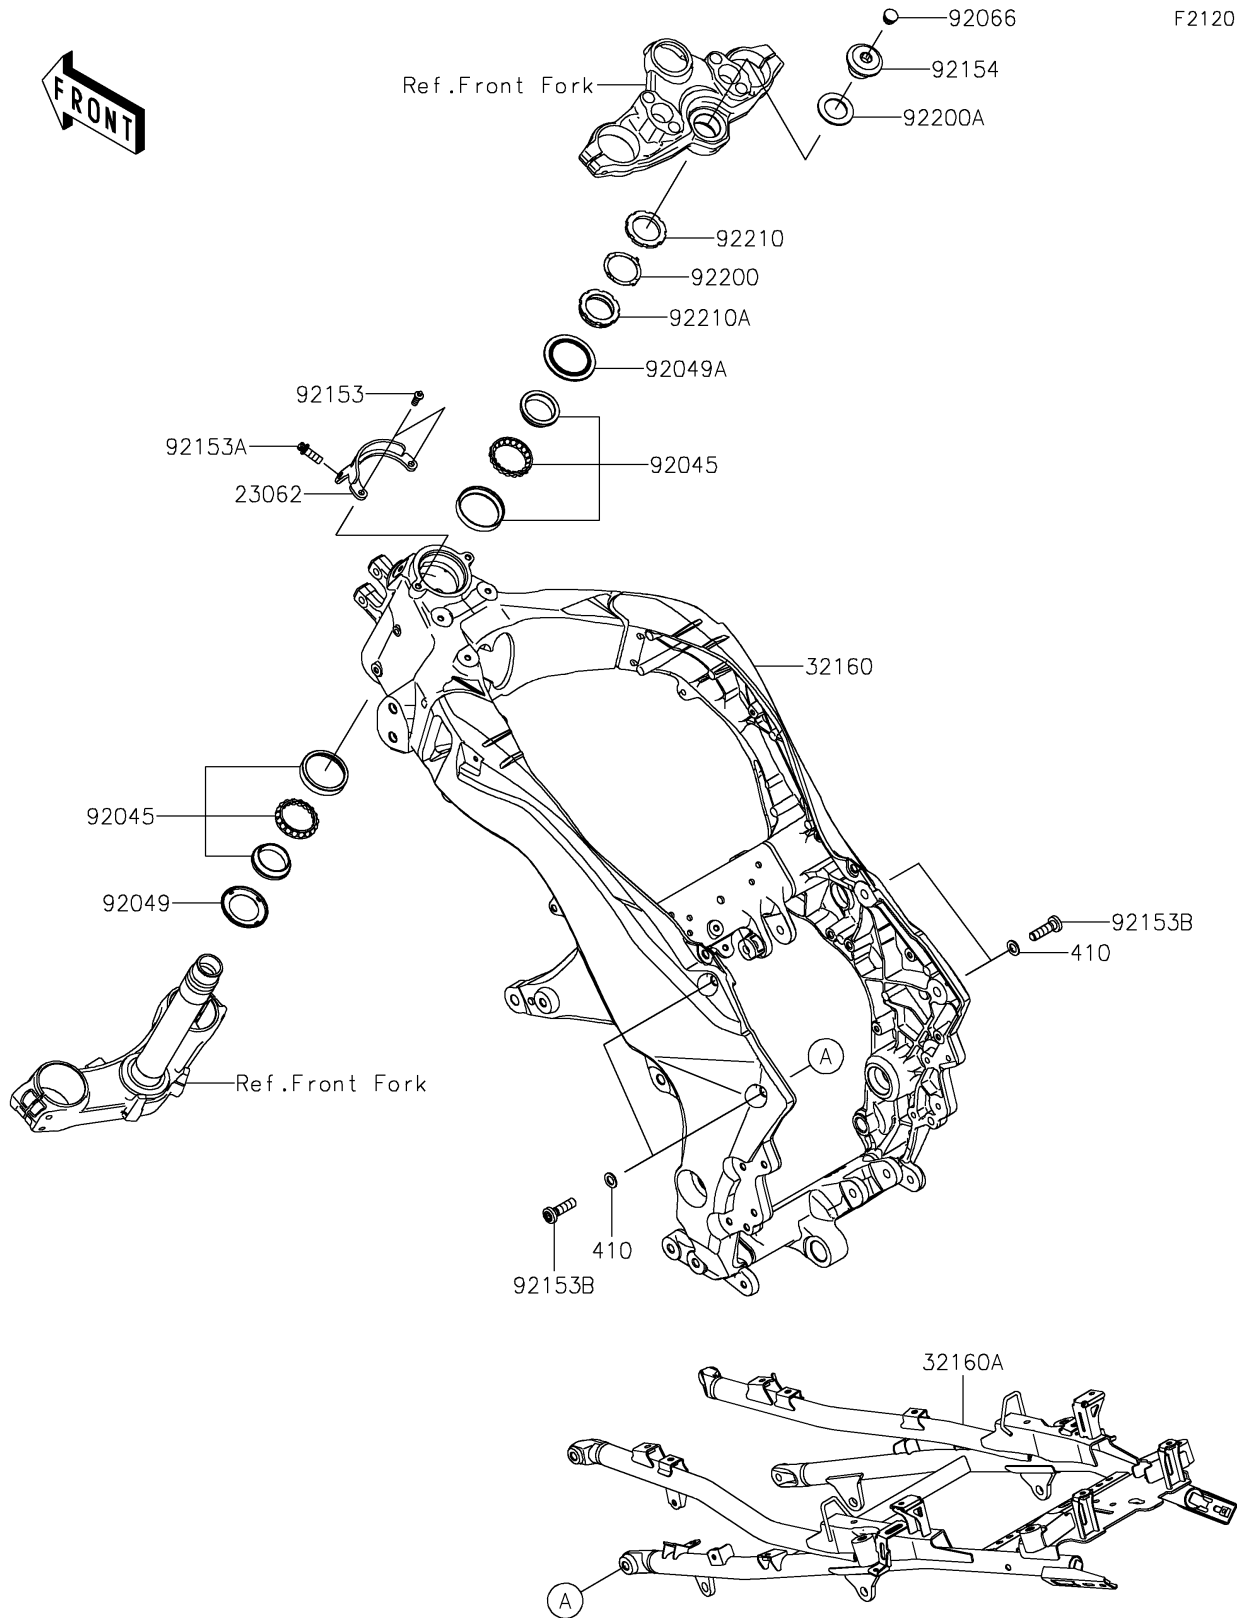

2021 VERSYS® 1000 SE LT+ PARTS DIAGRAM

Frame

2021 VERSYS® 1000 SE LT+ PARTS LIST

Frame

ITEM NAME	PART NUMBER	QUANTITY
BRACKET-COMP,HANDLE LOCK (Ref # 23062)	23062-1175	1
FRAME-COMP,MAIN,F.S.BLACK (Ref # 32160)	32160-0995-18R	1
FRAME-COMP,RR (Ref # 32160A)	32160-1838	1
BEARING-BALL,SF07A17PX1V1 (Ref # 92045)	92045-1384	2
SEAL-OIL,DS35X55X4 (Ref # 92049)	92049-0022	1
SEAL-OIL,43X55.5X8.6 (Ref # 92049A)	92049-0742	1
PLUG (Ref # 92066)	92066-0071	1
BOLT,TORX,6X16 (Ref # 92153)	92153-0967	2
BOLT,TORX,8X22 (Ref # 92153A)	92153-1273	1
BOLT,SOCKET,10X35 (Ref # 92153B)	92153-1904	4
BOLT,26MM (Ref # 92154)	92154-7059	1
WASHER (Ref # 92200)	92200-0036	1
WASHER,27X42X2.3 (Ref # 92200A)	92200-0081	1
NUT,35MM (Ref # 92210)	92210-0095	1
NUT,35MM (Ref # 92210A)	92210-0823	1
WASHER-PLAIN-SMALL,10MM (Ref # 410)	410AA1000	4