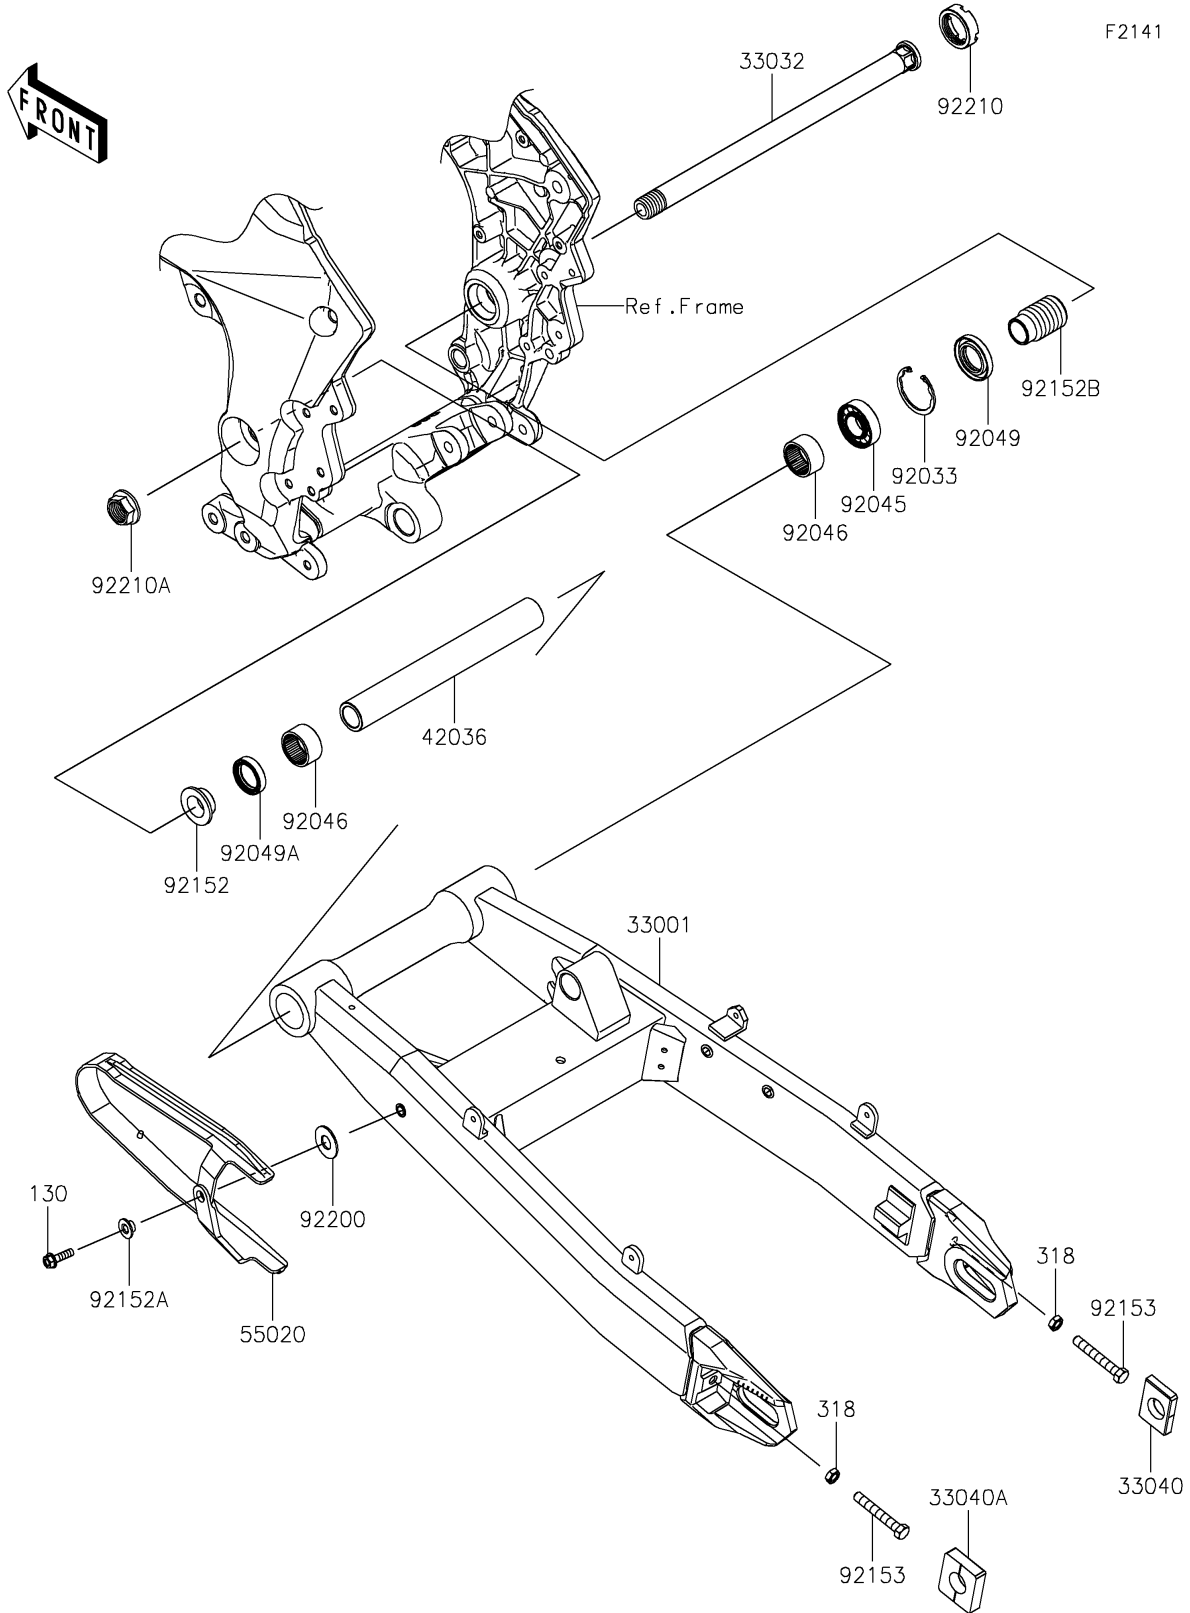

2021 VERSYS® 1000 SE LT+ PARTS DIAGRAM

Swingarm

2021 VERSYS® 1000 SE LT+ PARTS LIST

Swingarm

ITEM NAME	PART NUMBER	QUANTITY
ARM-COMP-SWING,F.S.BLACK (Ref # 33001)	33001-0739-18R	1
SHAFT-SWING ARM (Ref # 33032)	33032-0044	1
ADJUSTER-CHAIN,RH (Ref # 33040)	33040-0040	1
ADJUSTER-CHAIN,LH (Ref # 33040A)	33040-1109	1
SLEEVE,20.1X28X226 (Ref # 42036)	42036-0069	1
GUARD,CHAIN (Ref # 55020)	55020-2184	1
RING-SNAP,42MM (Ref # 92033)	92033-1041	1
BEARING-BALL,6004UL11 (Ref # 92045)	92045-0017	1
BEARING-NEEDLE,7E-HVS 28X34X17 (Ref # 92046)	92046-0008	2
SEAL-OIL,MHSA25X42X6 (Ref # 92049)	92049-1314	1
SEAL-OIL,MHSA25X34X7 (Ref # 92049A)	92049-1352	1
COLLAR,SWING ARM,L=12.5 (Ref # 92152)	92152-1234	1
COLLAR (Ref # 92152A)	92152-1931	1
COLLAR,SWING ARM,L=47 (Ref # 92152B)	92152-2980	1
BOLT,8X55 (Ref # 92153)	92153-1407	2
WASHER,13X30X1.6 (Ref # 92200)	92200-2229	1
NUT,30MM (Ref # 92210)	92210-0134	1
NUT,FLANGED,20MM (Ref # 92210A)	92210-0320	1
BOLT-FLANGED,6X22 (Ref # 130)	130BA0622	1
NUT-HEX-SMALL,8MM (Ref # 318)	318AA0800	2